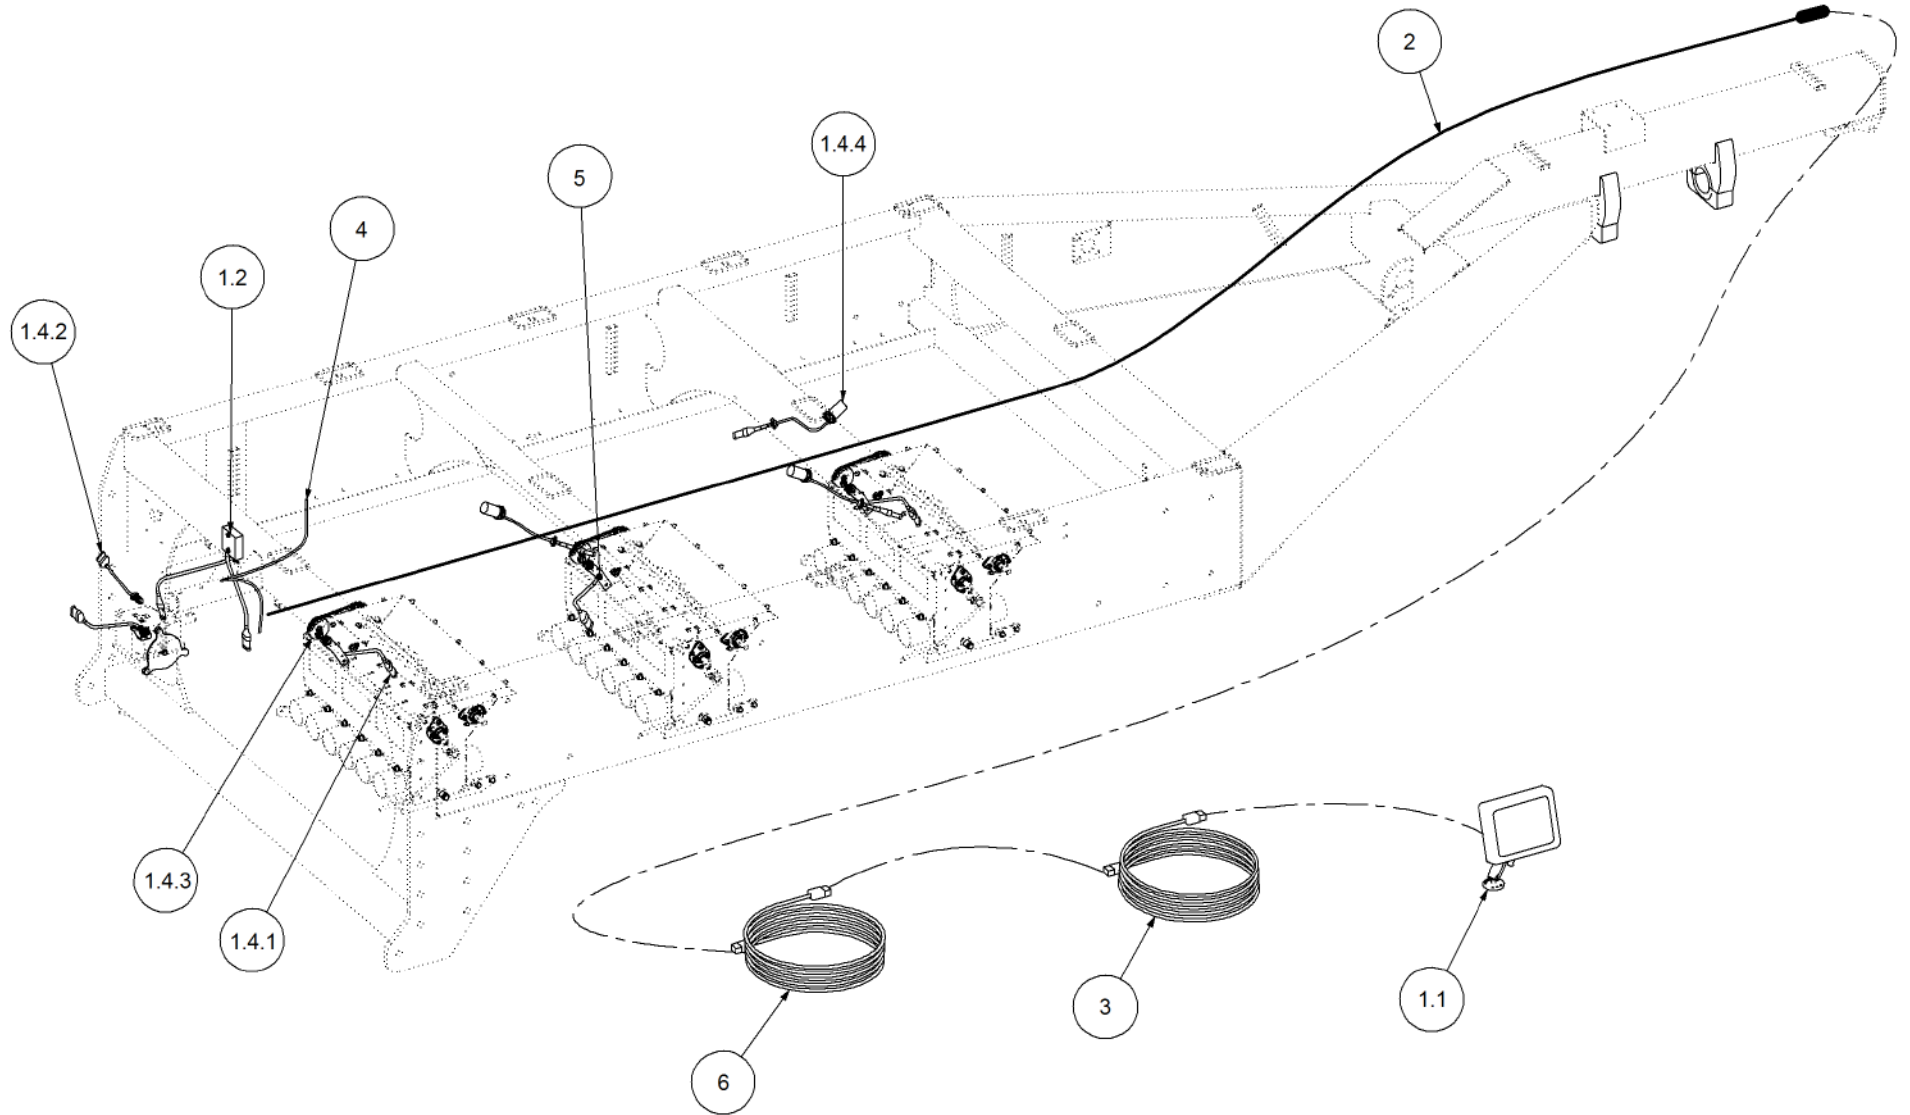

P/N 156590005 Stauff Clamp Kit

Key	Part Number	Description	Qty
1	156142160	Clamp Pipe Single 16 Dia	7
2	156162000	Clamp Top Plate	7
3	156143254	Clamp Pipe Single 25.4 Dia	7
4	156163000	Clamp Top Plate	7
5	156144280	Clamp Pipe Single 28 Dia	7
6	156164000	Clamp Top Plate	7
7	050060408	Bolt Hex Hd M6 x 40	28
8	050060458	Bolt Hex Hd M6 x 45	14
9	156180006	Stauff Rail Nut M6	42

Key	Part Number	Description	Qty