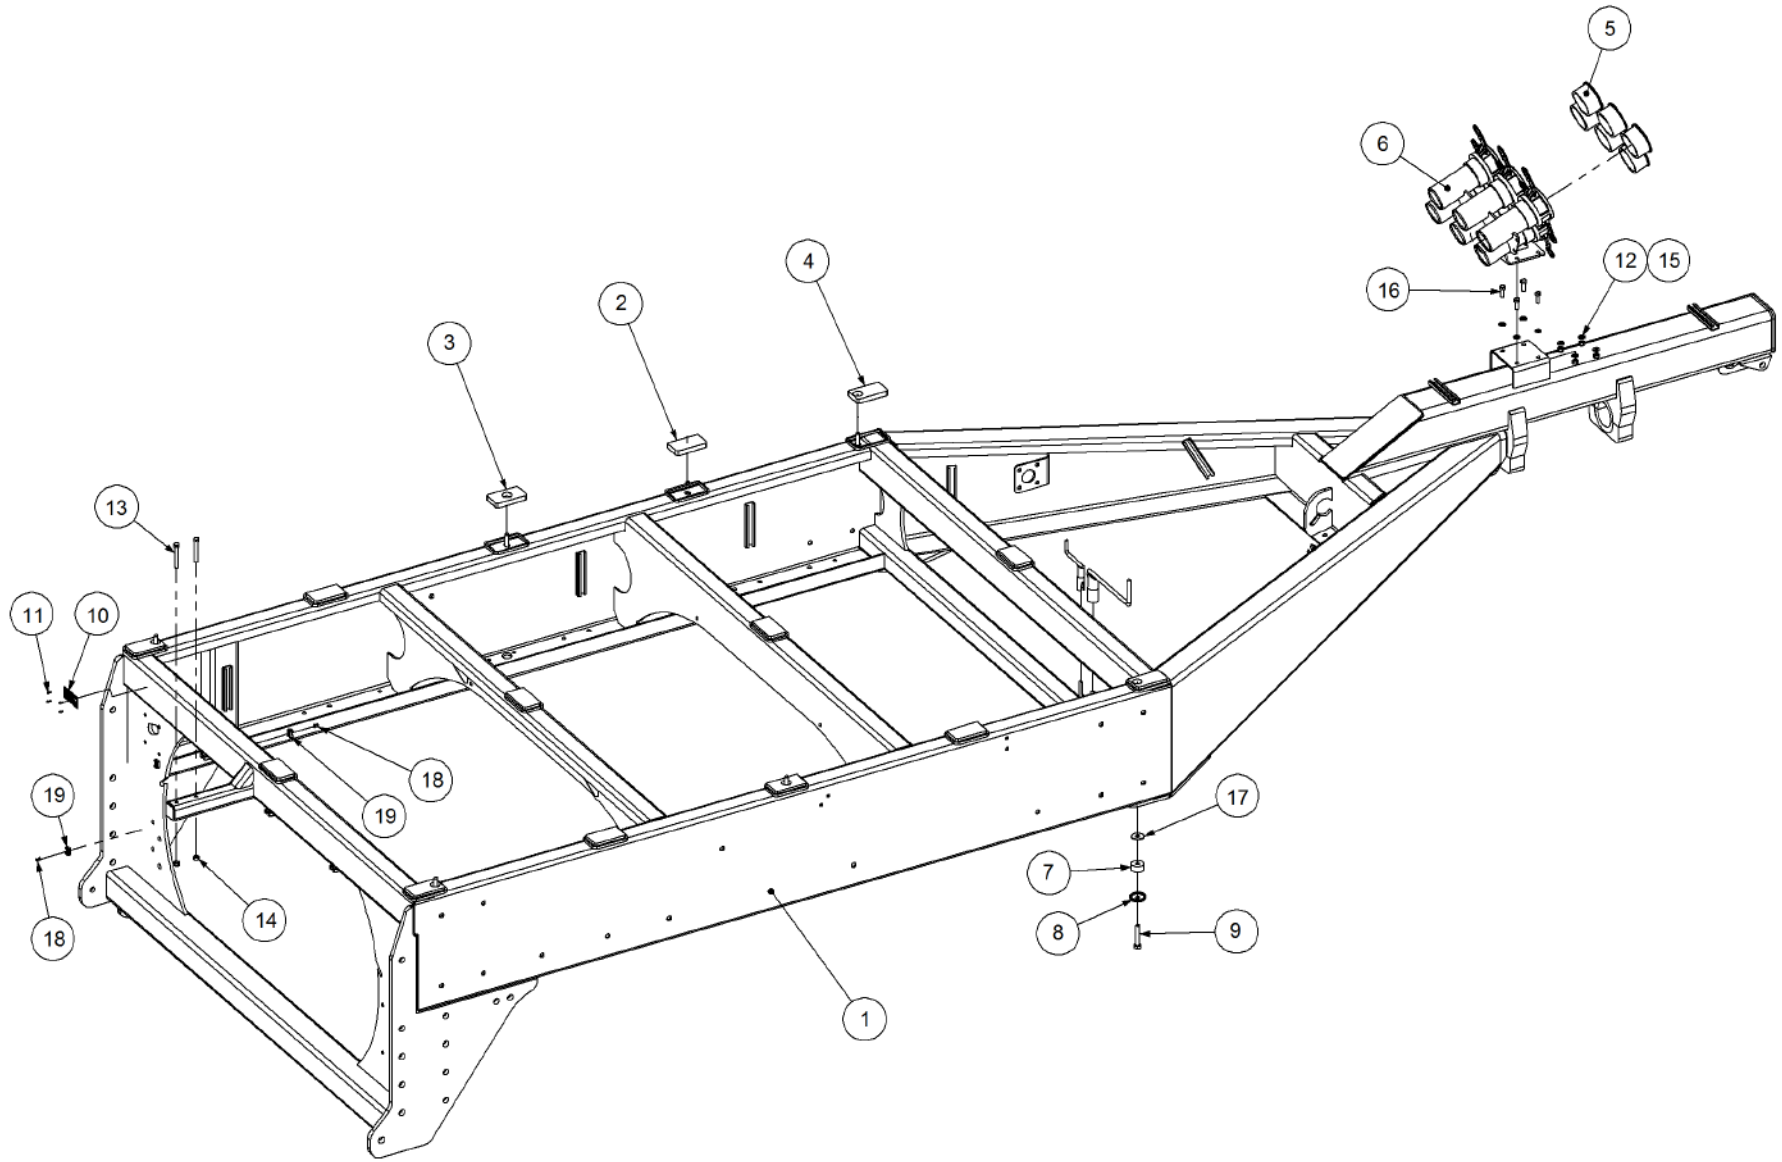

P/N 214603140

Chassis Kit - TQC 3 Bin

Key	Part Number	Description	Qty
1	214603100	Chassis - TQC 3 Bin	1
2	197116213	Bin Pad	8
3	219001001	Bin Pad - Centre Hole	2
4	219001002	Bin Pad - End Hole	4
5	108000075	Plug - 3" Female	6
6	214602026	Breakaway & Coupling Assy	1
7	197401320	Bin Rubber - 13 ID x 40 OD x 20	6
8	219000001	Cupped Washer	6
9	000130705	Bolt Hex Hd 1/2" UNC x 2-3/4"	6
10	196008038	Serial Number Plate	1
11	059610000	Drive Screw 6g x 3/8"	4
12	085110000	Flat Washer 10 ID	8
13	000100755	Bolt Hex Hd 3/8" UNC x 3"	2
14	030130101	Nut 3/8" UNC Nyloc	2
15	080121000	Nut M10 Nyloc	4
16	050100308	Bolt Hex Hd M10 x 30	4
17	035101238	Flat Washer 1/2" ID	6
18	094105000	Pop Rivet 3/16" Steel	4
19	115001512	Cable Clamp	4

Key	Part Number	Description	Qty