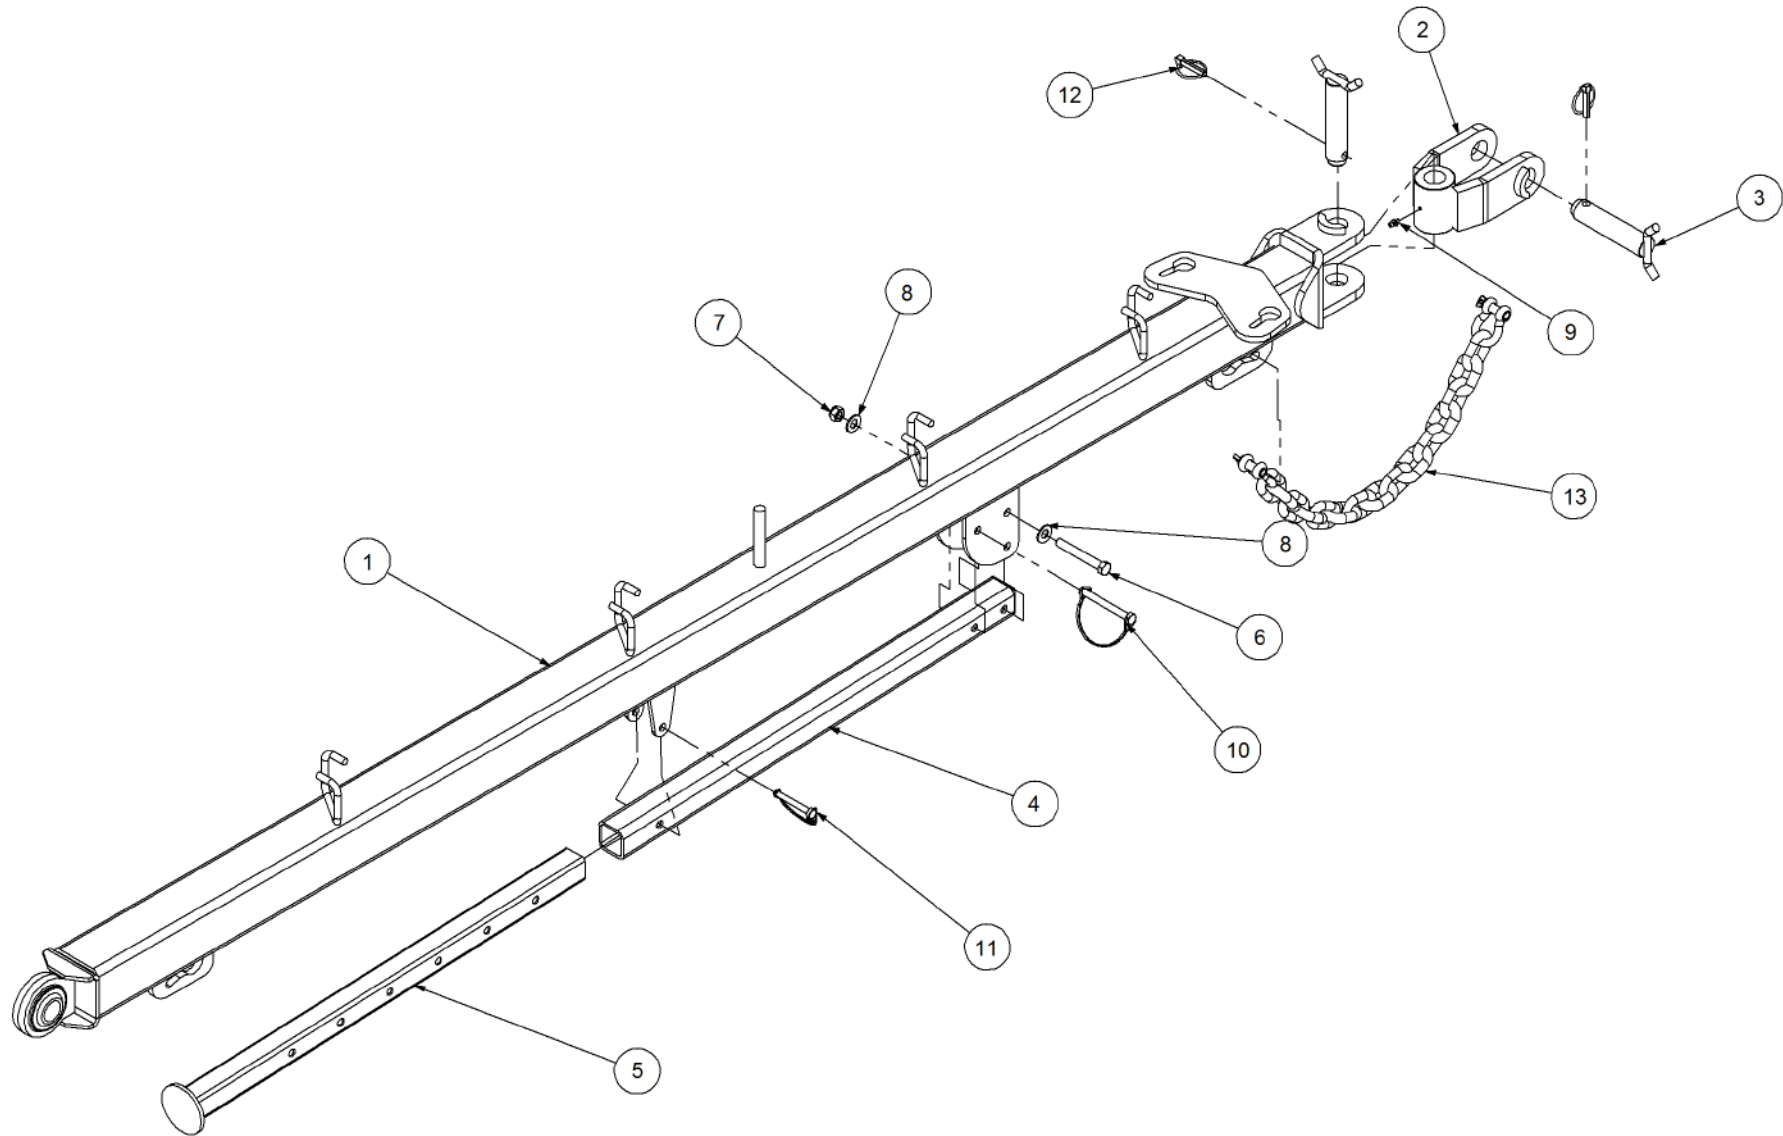

P/N 233261000 Stiffbar Assy

P/N 233261000 Stiffbar Assy

Key	Part Number	Description	Qty	Key	Part Number	Description	Qty
1	233261001	Stiffbar	1				
2	233330165	Clevis	1				
3	233260117	Hitch Pin	2				
4	235600120	Outer Tube	1				
5	235600122	Lower Leg	1				
6	050120908	Bolt Hex Hd M12 x 90	1				
7	080121200	Nut M12 Nyloc	1				
8	085112000	Flat Washer 12 ID	2				
9	111206000	Grease Nipple 1/4" UNF	1				
10	095111089	Lynch Pin 11mm	1				
11	095308050	Lynch Pin 5/16"	1				
12	095110036	Lynch Pin 3/8"	2				
13	230603028	Safety Chain - 15L	1