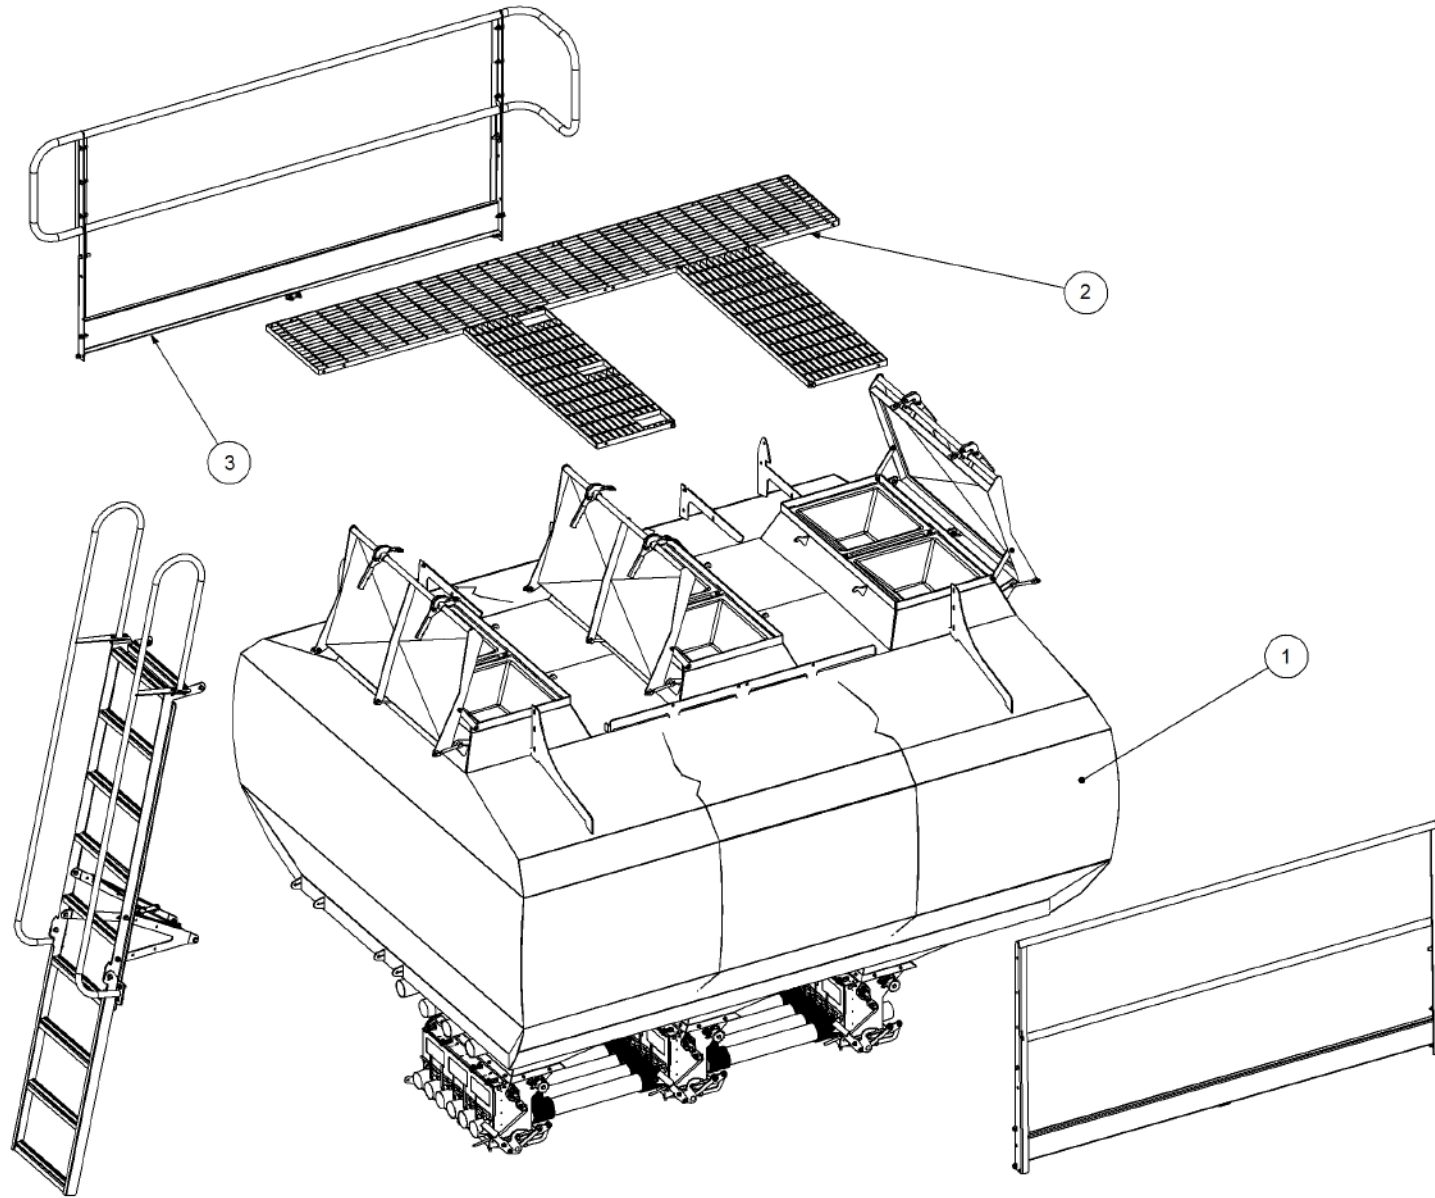

Simplicity
A U S T R A L I A

Parts Manual

TQC - Trailing Quad Castor Air Seeder

09000 TQC3

P/N 09000 TQC3

9000 TQC 3 Bin Air Seeder

Key	Part Number	Description	Code	Key	Part Number	Description	Code
1	200903000	Bin Assembly - 9000 3 Bin	(Std)	16	233261005	Pull, Stiffbar & Chain Kit	(Opt Extra)
2	214603140	Chassis Kit - TQC 3 Bin	(Std)				
3	290603000	Drive Kit - Ground Drive	(Std)				
3	290603010	Drive Kit - 1 Bin Isolation	(Opt)				
3	290603011	Drive Kit - 2 Bin Isolation	(Opt)				
3	290603012	Drive Kit - 3 Bin Isolation	(Opt)				
3	290603002	Drive Kit - Linear Control	(Opt)				
3	290603001	Drive Kit - Electric Drive	(Opt)				
4	250000003	Blower Kit - Rexroth	(Std)				
4	250000103	Blower Kit - Rexroth w/- Diverter Valve	(Opt)				
4	250000002	Blower Kit - Volvo	(Opt)				
4	250000102	Blower Kit - Volvo w/- Diverter Valve	(Opt)				
5	220602060	Axle Assy - 3.0m Castoring	(Std)				
6	248900000	Axle Hub & Stub Kit - 6.5T (8 stud) x 3.0m	(Std)				
7	248000001	Wheel Kit - 15.5/80 x 24 Tyre - 6 stud	(Std)				
8	248000003	Wheel Kit - 18.4 x 30 - 8 stud	(Std)				
8	248000004	Wheel Kit - 23.1 x 30 Tyre - 8 stud	(Opt)				
9	291600005	Dispatch Kit - Ground Drive	(Std)				
10	156590005	Stauff Clamp Kit	(Std)				
11	290246500	Monitor & Harness Kit - Eagle 3 Bin	(Std)				
11	290103457	Monitor & Harness Kit - Eagle 3 Bin w/- Actuator	(Opt)				
11	290103375	Monitor & Harness Kit - Eagle 3 Bin w/- Electric Drive	(Opt)				
11	290103100	Monitor & Harness Kit - X20 3 Bin w/- Actuator	(Opt)				
12	196590002	Decal '9000' Simplicity 1000 x 400mm	(Std)				
12	196042512	Decal - Assorted Instructions	(Std)				
12	196015020	Decal 'Wheat Sheaf Logo' 150 x 200	(Std)				
13	201450106	SSB Kit - 450L 1 Way Ground Drive	(Opt Extra)				
13	201450105	SSB Kit - 450L 2 Way Ground Drive	(Opt Extra)				
13	201450107	SSB Kit - 450L 1 Way Electric Drive	(Opt Extra)				
14	265902000	Auger Kit 8" - RH	(Opt Extra)				
14	265903000	Auger Kit 8" - LH	(Opt Extra)				
15	234000000	Harrow Hitch Assy	(Opt Extra)				