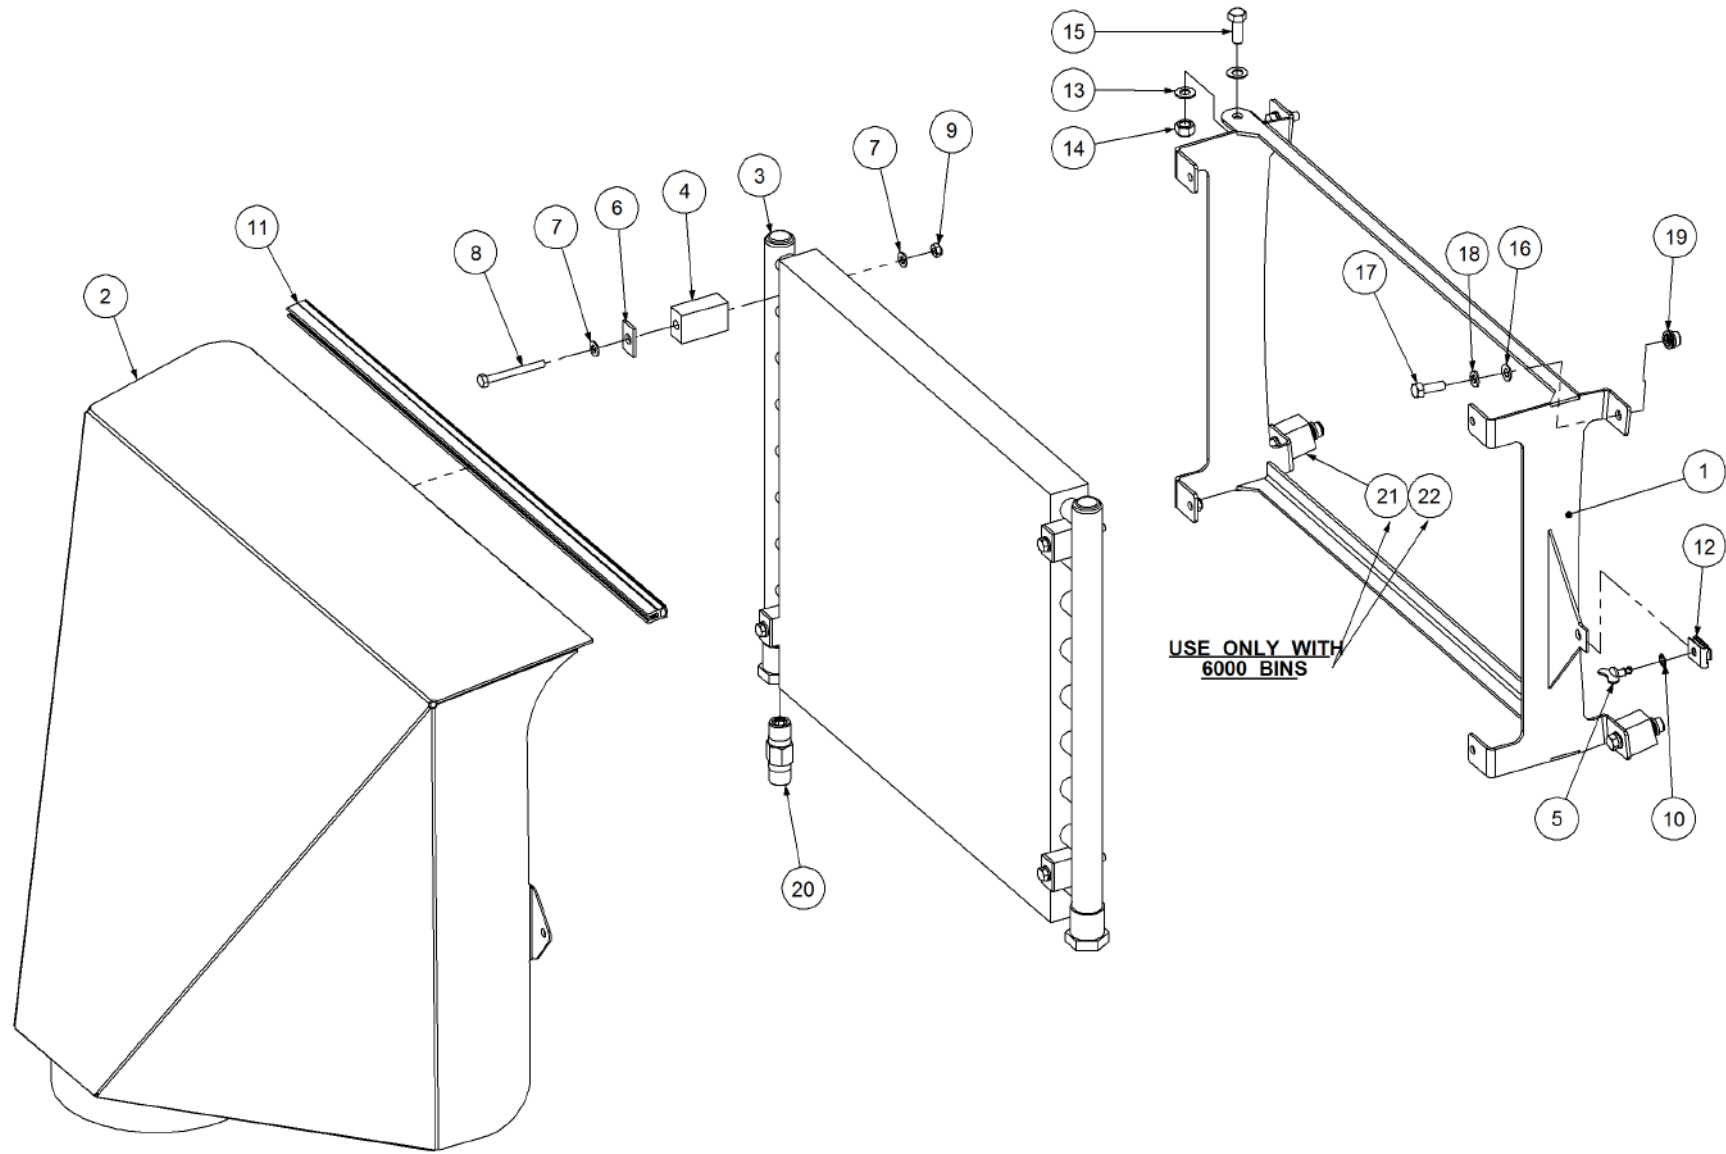

P/N 205600010 Cooler Assy

P/N 205600010 Cooler Assy

Key	Part Number	Description	Qty
1	205603001	Cooler Mount	1
2	205600001	Cooler Shroud	1
3	163109241	Oil Cooler	1
4	197203050	Rubber Cooler Mount	4
5	067852260	Wing Hd Stud -1/4 Turn Fastener	1
6	203154007	Spacer Washer	4
7	035106151	Flat Washer 1/4" ID	8
8	000060635	Bolt Hex Hd 1/4" UNC x 2-1/2"	4
9	030130061	Nut 1/4" UNC Nyloc	4
10	067853420	Retainer -1/4 Turn Fastener	1
11	205600006	Rubber Seal	1
12	067854101	Receptacle -1/4 Turn Fastener	1
13	035110191	Flat Washer 3/8" ID	4
14	030130101	Nut 3/8" UNC Nyloc	2
15	000100255	Bolt Hex Hd 3/8" UNC x 1"	2
16	035108161	Flat Washer 5/16" ID	4
17	000080255	Bolt Hex Hd 5/16" UNC x 1"	4
18	036108000	Spring Washer 5/16" ID	4
19	030170081	Nut 5/16" UNC Huck	4
20	200122350	Relief Valve	1
21	197203033	Cooler Mount Spacer Block	2
22	000080505	Bolt Hex Hd 5/16" UNC x 2"	2

Key	Part Number	Description	Qty