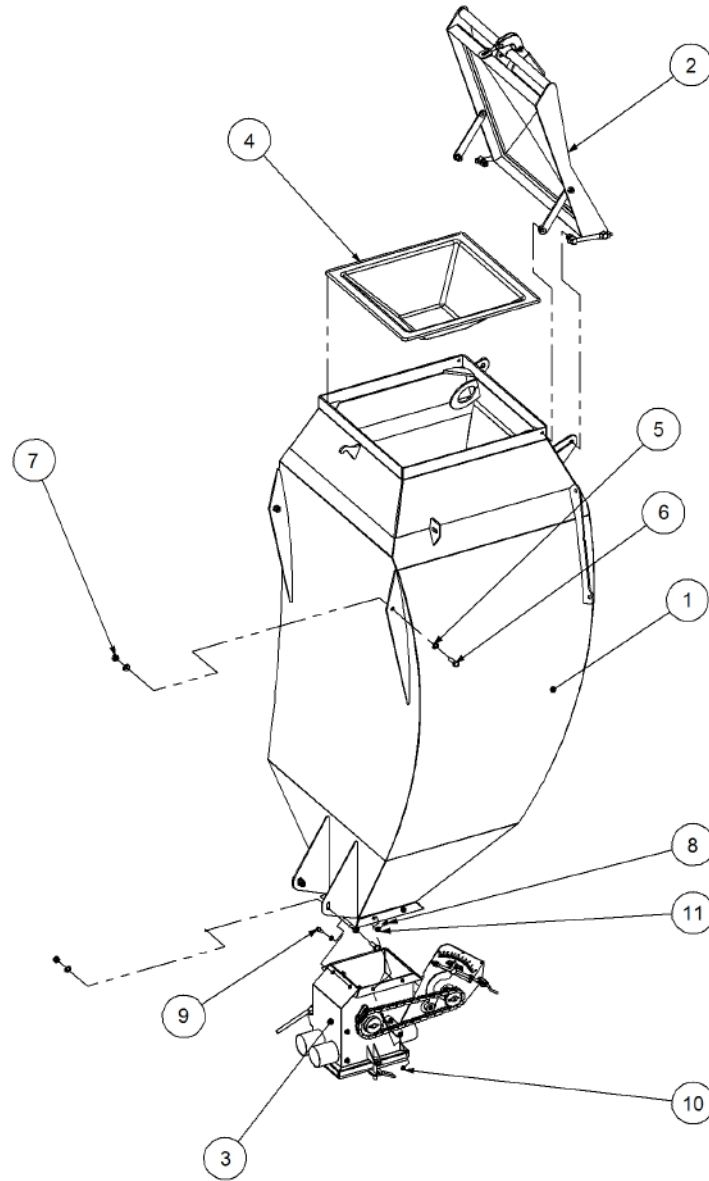

P/N 201450252 SSB Sub Assembly - 450L 2 Way Ground Drive

Key	Part Number	Description	Qty
1	201450001	Small Seeds Box - 450L	1
2	203150000	Lid Assy - Medium	1
3	208202000	Metering Unit SSB - 2 Way Ground Drive	1
4	203155001	Wire Basket	1
5	085110000	Flat Washer 10 ID	8
6	050100308	Bolt Hex Hd M10 x 30	4
7	080121000	Nut M10 Nyloc	4
8	010106012	Cap Screw 1/4" UNC x 1/2"	6
9	010106019	Cap Screw 1/4" UNC x 3/4"	2
10	030110061	Nut 1/4" UNC	6
11	035106151	Flat Washer 1/4" ID	8

Key	Part Number	Description	Qty