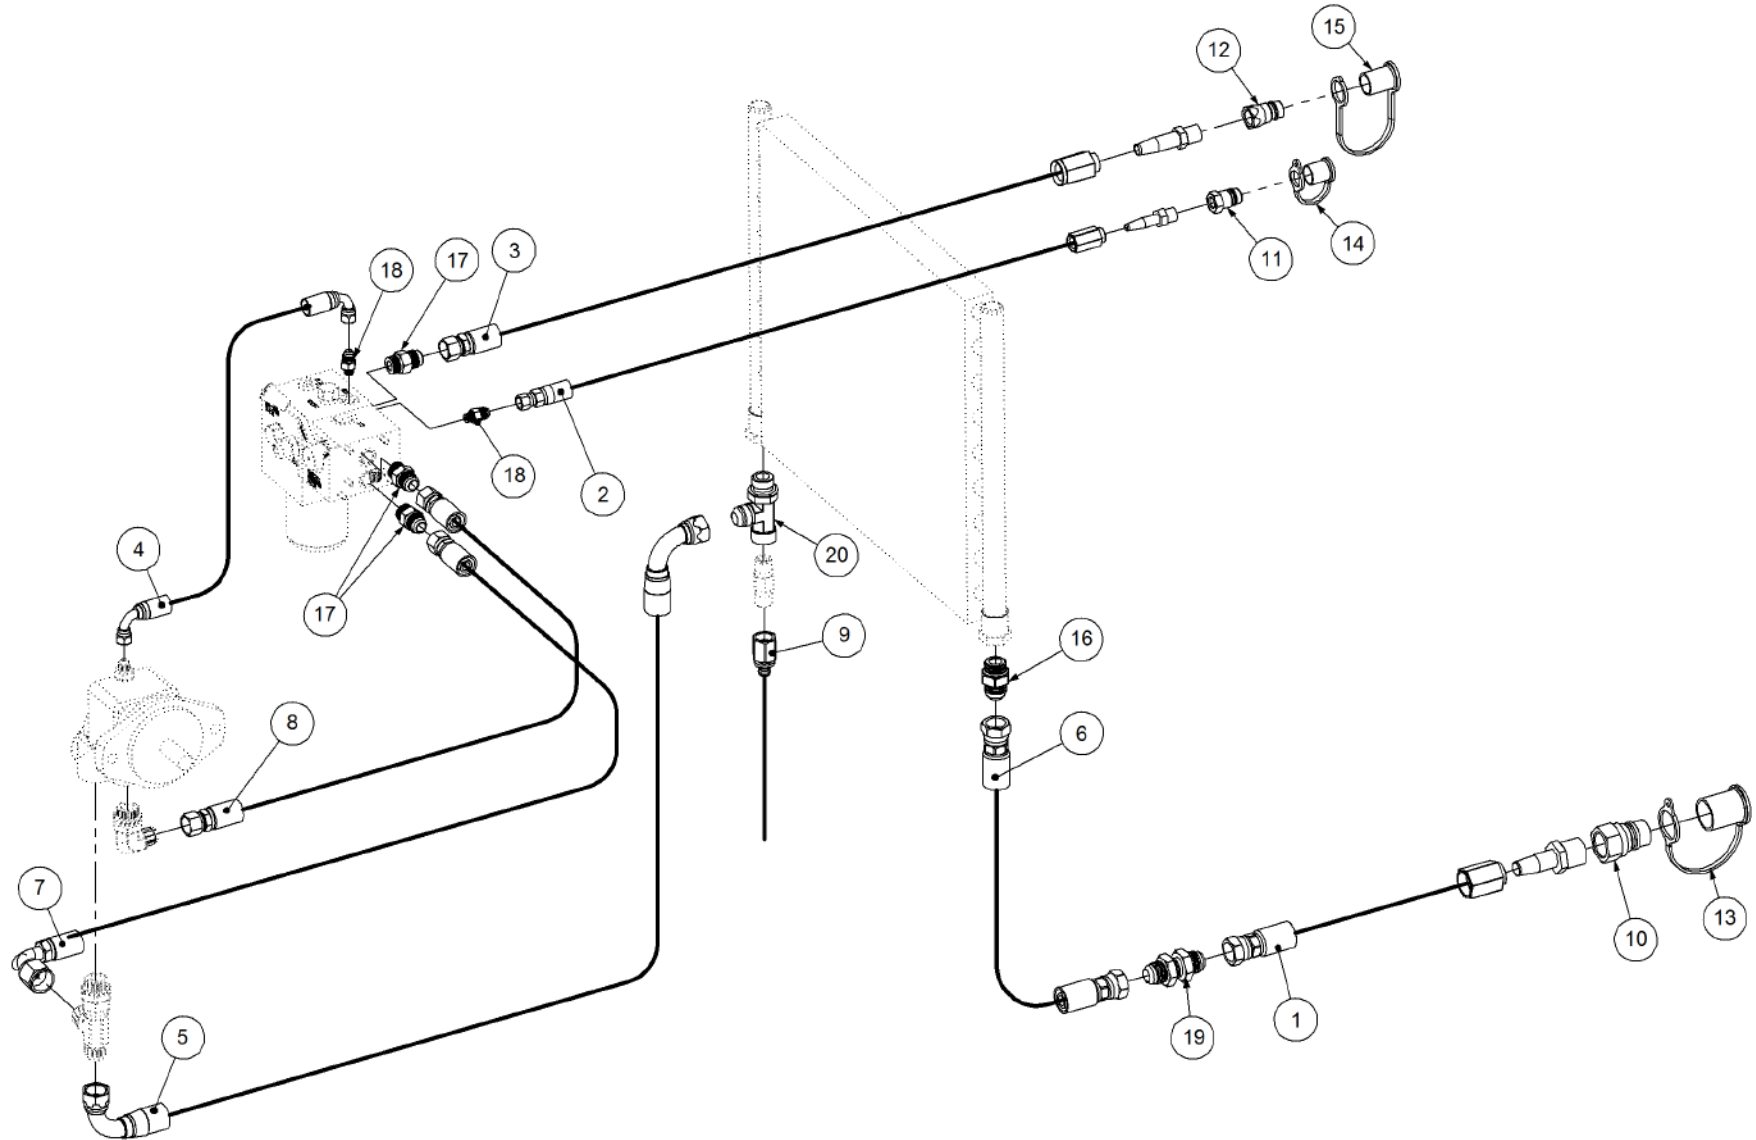

P/N 15000042 Hydraulic Hose & Fittings Kit

Key	Part Number	Description	Qty
1	150000047	Hyd Hose 3/4" SWB x 10389 Lg	1
2	150000039	Hyd Hose 3/8" SWB x 10369 Lg	1
3	150000037	Hyd Hose 5/8" DWB x 10383 Lg	1
4	150000051	Hyd Hose 3/8" SWB x 808 Lg	1
5	150000046	Hyd Hose 3/4" SWB x 1609 Lg	1
6	150000045	Hyd Hose 3/4" SWB x 1008 Lg	1
7	150000014	Hyd Hose 5/8" DWB x 729 Lg	1
8	150000007	Hyd Hose 5/8" DWB x 676 Lg	1
9	150000021	Hyd Hose 1/2" SFB x 1023 Lg	1
10	1524010-6PBSPP	Coupling Q/R Male - 1" BspF	1
11	1524010-3P	Coupling Q/R Male (poppet) - 3/8" NptF	1
12	1528010-4	Coupling Q/R Male - 1/2" NptF	1
13	1525209-6	Dust Cap - 1"	1
14	1525209-3M	Dust Cap - 3/8"	1
15	1525209-4M	Dust Cap - 1/2"	1
16	15212F5OX-S	Fitting - Connector 1-1/16" JicM x 1-1/16" UnoM	1
17	15210F5OX-S	Fitting - Connector 7/8" JicM x 7/8" UnoM	3
18	1526F5OX-S	Fitting - Connector 9/16" JicM x 9/16" UnoM	2
19	15212WTX-WLN-S	Fitting - Bulkhead 1-1/16" JicM	1
20	152JB7037	Fitting - Tee 1/2" BspF x 1-1/16" JicM x 1-1/16" UnoM	1

Key	Part Number	Description	Qty