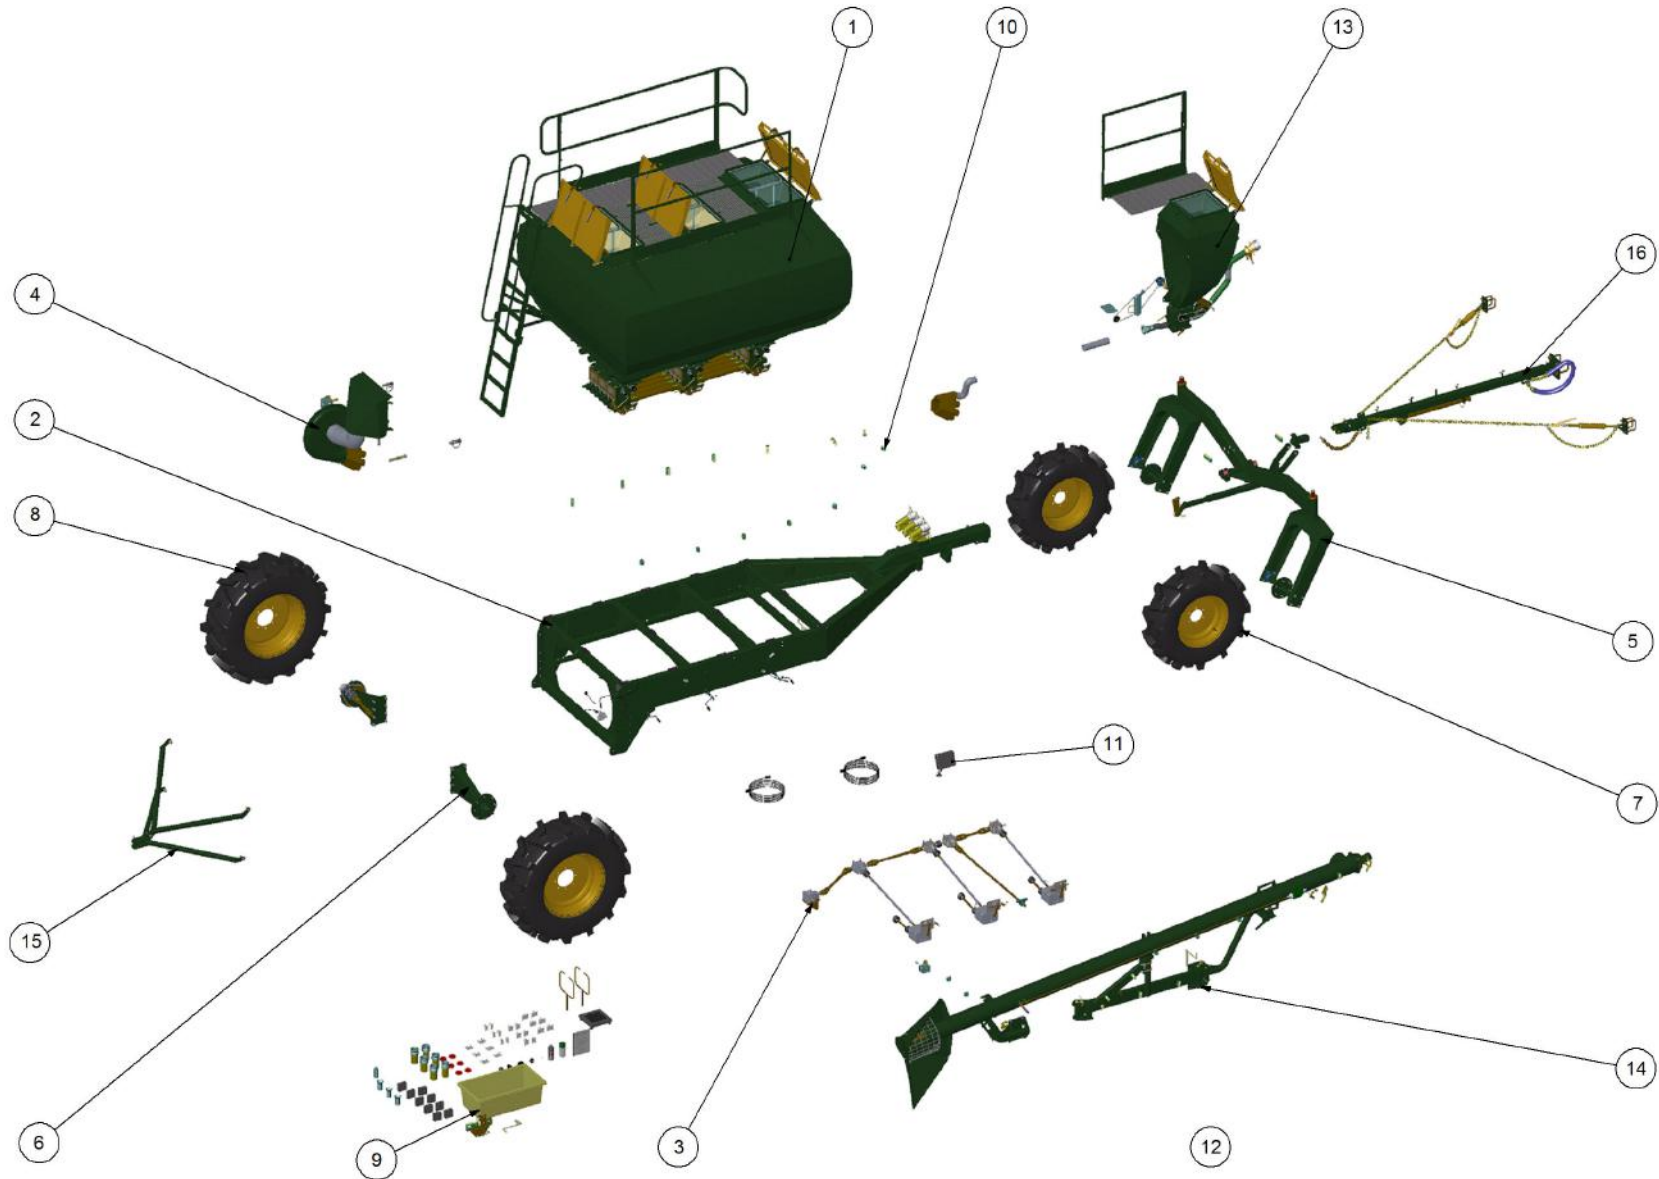

Simplicity
A U S T R A L I A

Parts Manual

TQC - Trailing Quad Castor Air Seeder

09000 TQC3

P/N 09000 TQC3

9000 TQC 3 Bin Air Seeder

Key	Part Number	Description	Code	Key	Part Number	Description	Code
1	200903000	Bin Assembly - 9000 3 Bin	(Std)	16	233261005	Pull, Stiffbar & Chain Kit	(Opt Extra)
2	214603140	Chassis Kit - TQC 3 Bin	(Std)				
3	290603000	Drive Kit - Ground Drive	(Std)				
3	290603010	Drive Kit - 1 Bin Isolation	(Opt)				
3	290603011	Drive Kit - 2 Bin Isolation	(Opt)				
3	290603012	Drive Kit - 3 Bin Isolation	(Opt)				
3	290603002	Drive Kit - Linear Control	(Opt)				
3	290603001	Drive Kit - Electric Drive	(Opt)				
4	250000003	Blower Kit - Rexroth	(Std)				
4	250000103	Blower Kit - Rexroth w/- Diverter Valve	(Opt)				
4	250000002	Blower Kit - Volvo	(Opt)				
4	250000102	Blower Kit - Volvo w/- Diverter Valve	(Opt)				
5	220602060	Axle Assy - 3.0m Castoring	(Std)				
6	248900000	Axle Hub & Stub Kit - 6.5T (8 stud) x 3.0m	(Std)				
7	248000001	Wheel Kit - 15.5/80 x 24 Tyre - 6 stud	(Std)				
8	248000003	Wheel Kit - 18.4 x 30 - 8 stud	(Std)				
8	248000004	Wheel Kit - 23.1 x 30 Tyre - 8 stud	(Opt)				
9	291600005	Dispatch Kit - Ground Drive	(Std)				
10	156590005	Stauff Clamp Kit	(Std)				
11	290246500	Monitor & Harness Kit - Eagle 3 Bin	(Std)				
11	290103457	Monitor & Harness Kit - Eagle 3 Bin w/- Actuator	(Opt)				
11	290103375	Monitor & Harness Kit - Eagle 3 Bin w/- Electric Drive	(Opt)				
11	290103100	Monitor & Harness Kit - X20 3 Bin w/- Actuator	(Opt)				
12	196590002	Decal '9000' Simplicity 1000 x 400mm	(Std)				
12	196042512	Decal - Assorted Instructions	(Std)				
12	196015020	Decal 'Wheat Sheaf Logo' 150 x 200	(Std)				
13	201450106	SSB Kit - 450L 1 Way Ground Drive	(Opt Extra)				
13	201450105	SSB Kit - 450L 2 Way Ground Drive	(Opt Extra)				
13	201450107	SSB Kit - 450L 1 Way Electric Drive	(Opt Extra)				
14	265902000	Auger Kit 8" - RH	(Opt Extra)				
14	265903000	Auger Kit 8" - LH	(Opt Extra)				
15	234000000	Harrow Hitch Assy	(Opt Extra)				