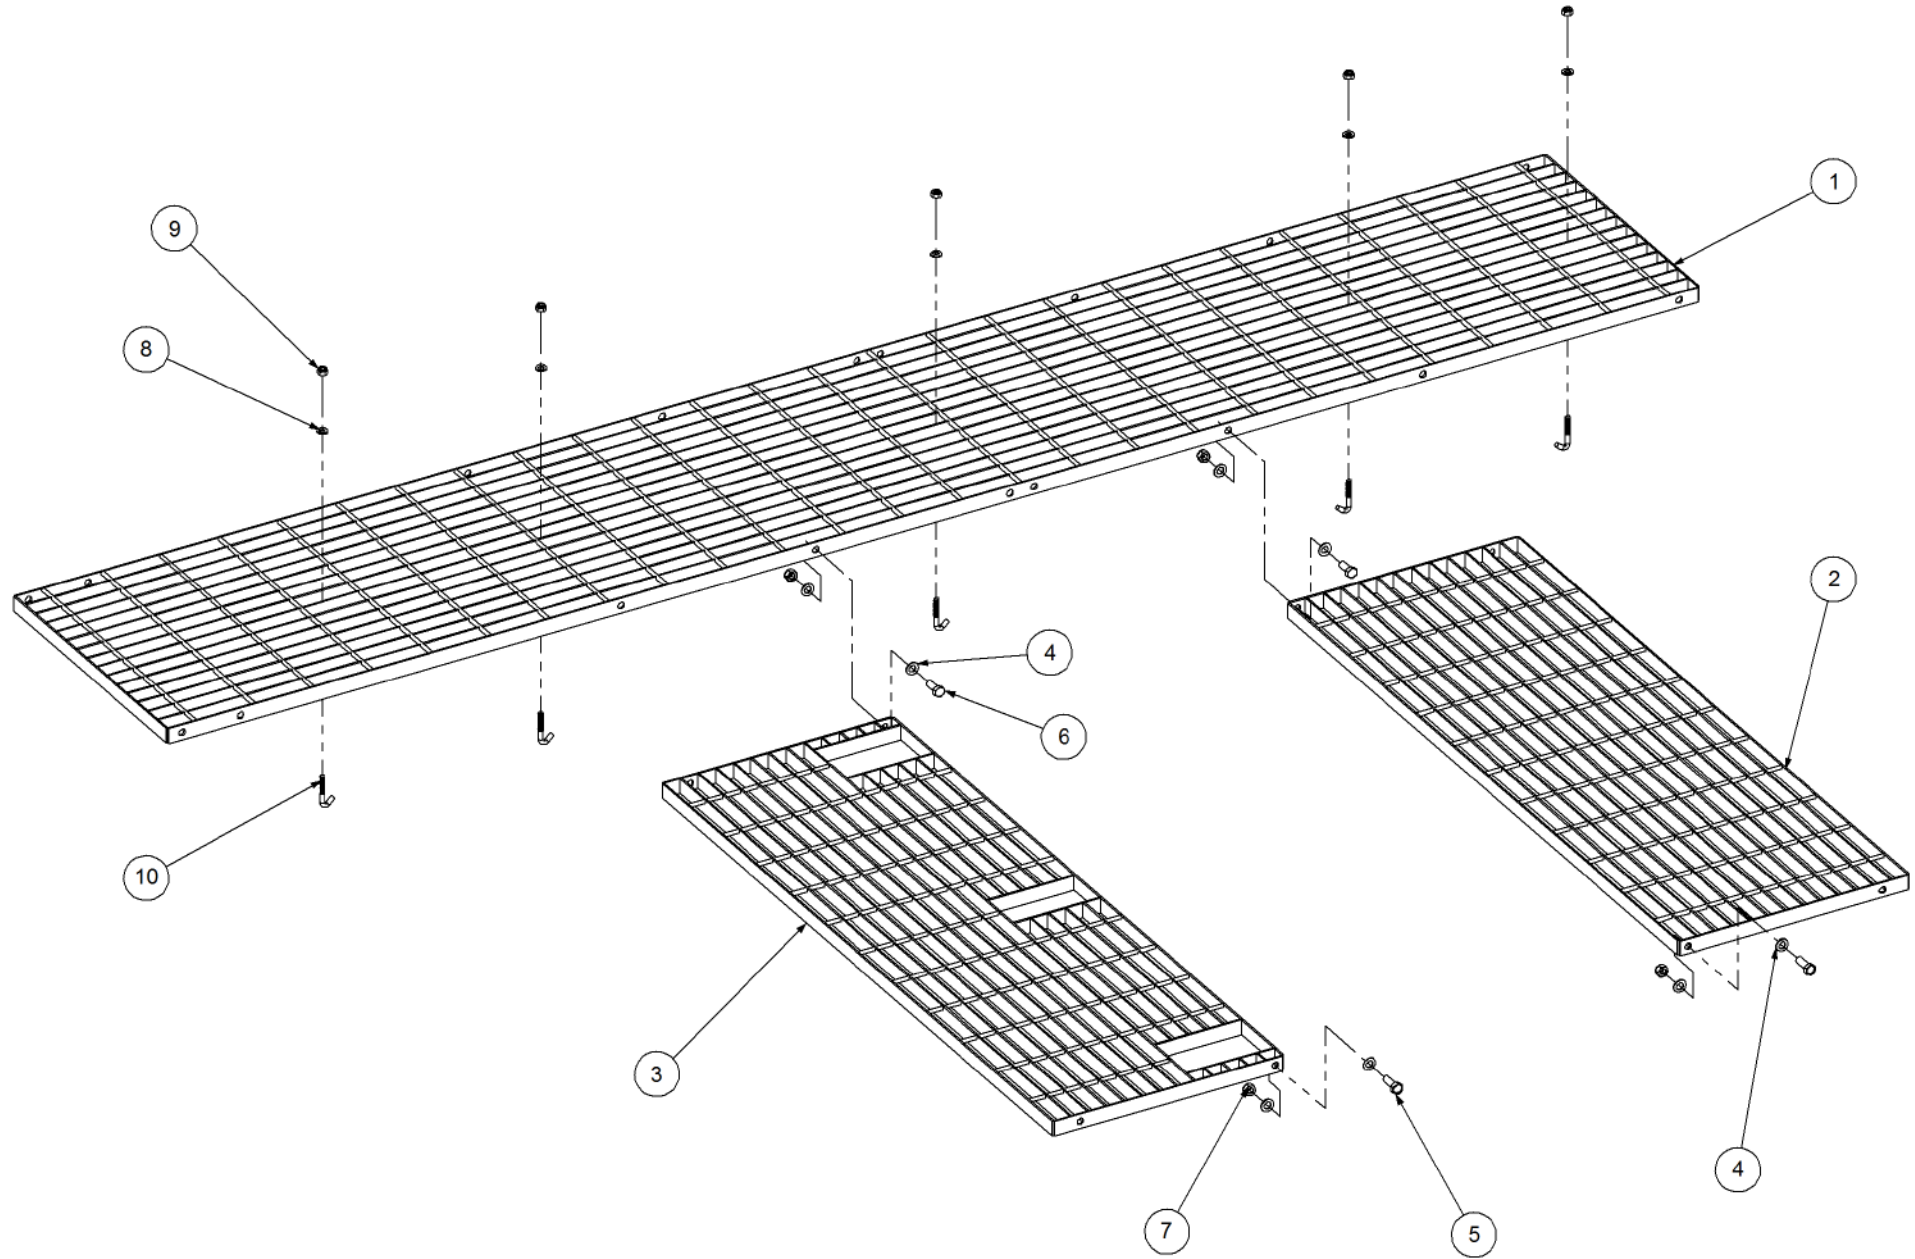

P/N 200903215 Walkway Kit - 9000 3 Bin

Key	Part Number	Description	Qty
1	193453260	Walkway Panel	1
2	193393115	Walkway Panel	1
3	200903009	Walkway Panel w/- Cutout	1
4	085110000	Flat Washer 10 ID	8
5	050100308	Bolt Hex Hd M10 x 30	2
6	050100258	Bolt Hex Hd M10 x 25	2
7	080121000	Nut M10 Nyloc	4
8	085108000	Flat Washer 8 ID	5
9	080120800	Nut M8 Nyloc	5
10	057080000	J Bolt M8	5

Key	Part Number	Description	Qty