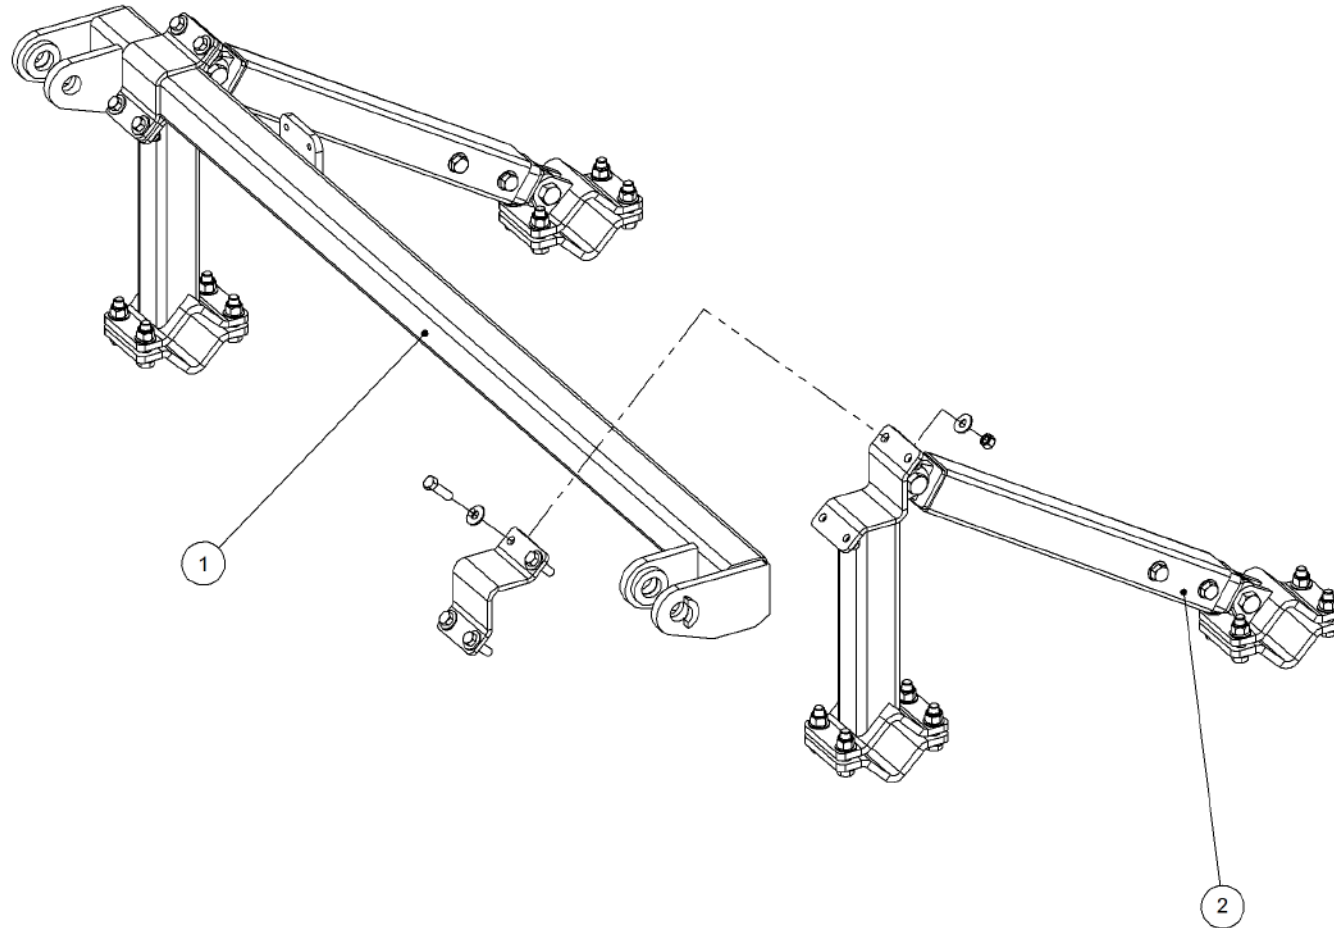

P/N 233600051

Mount Frame Assy - Universal 3" Diamond

Key	Part Number	Description	Qty
1	330331009	Cross Beam	1
2	233600052	Rear Brace Assy - 3" Diamond	2

Key	Part Number	Description	Qty