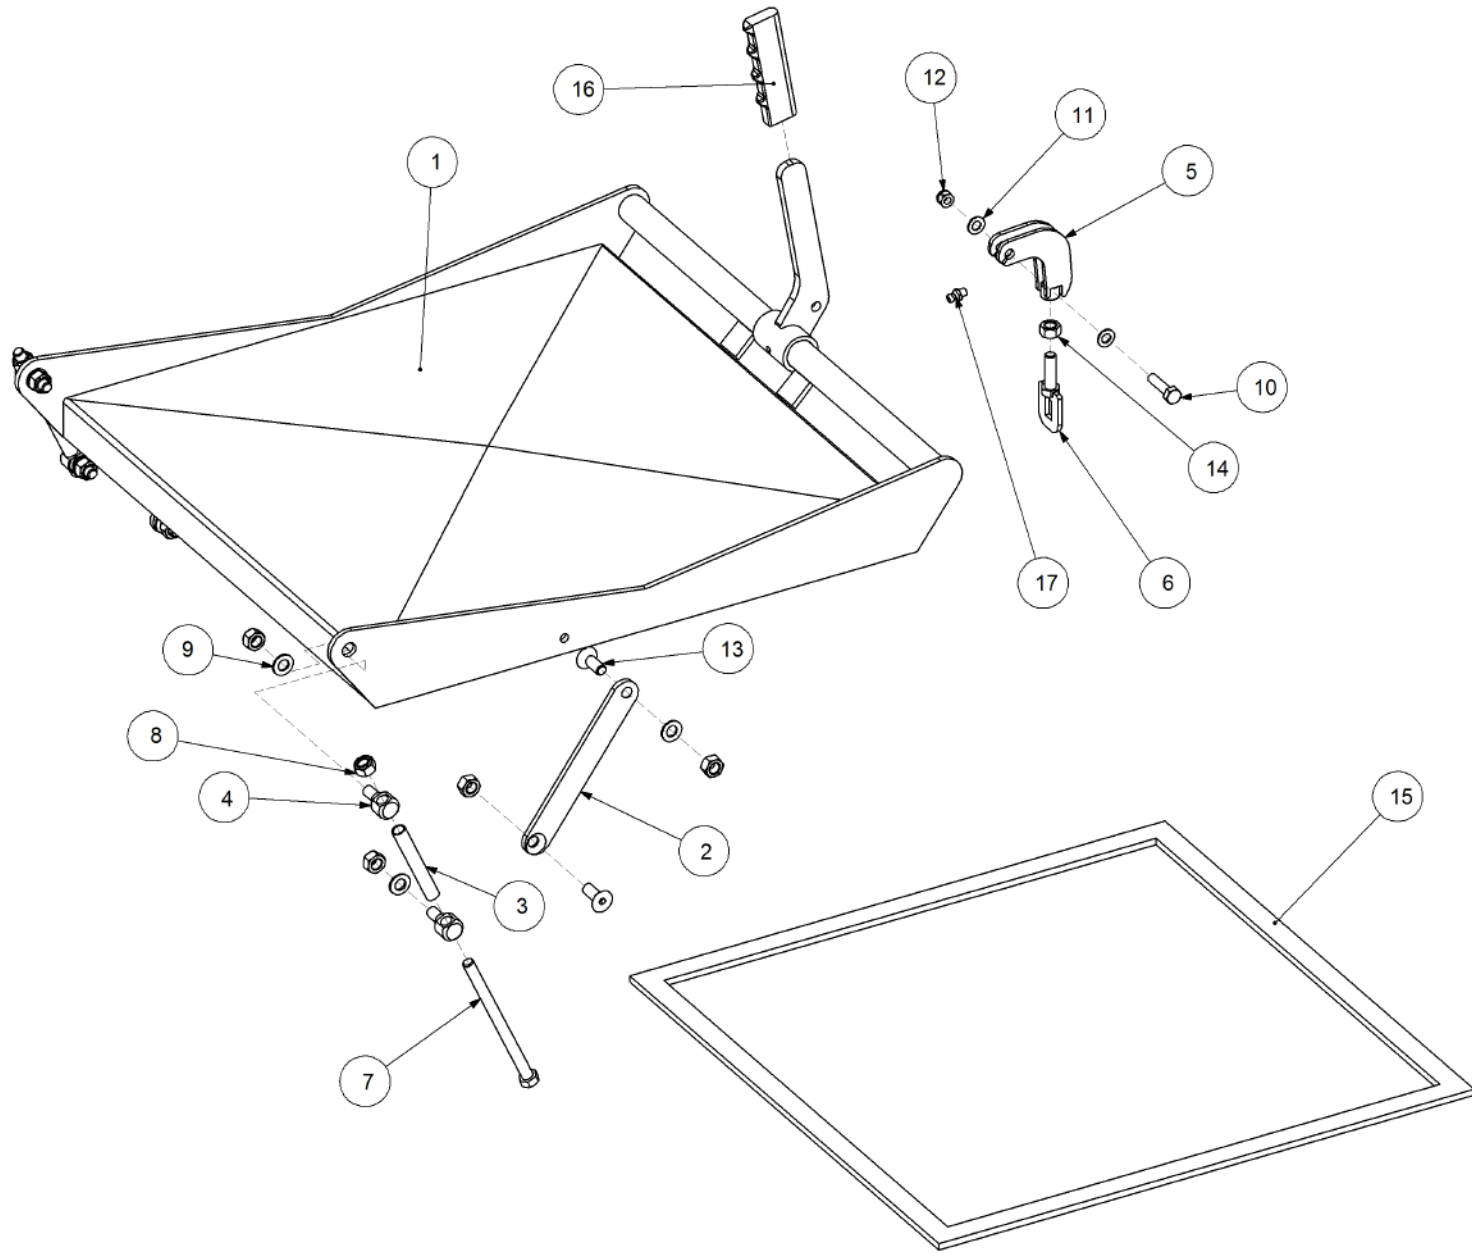

P/N 203150000 Lid Assy - Medium

P/N 203150000 Lid Assy - Medium

Key	Part Number	Description	Qty
1	203150001	Lid - Medium	1
2	203154006	Lid Tilt Hinge	2
3	203154004	Lid Hinge Spacer	2
4	203154005	Lid Hinge Swivel	4
5	203154001	Lid Latch Toggle	1
6	203153001	Lid Latch Loop	1
7	000101395	Bolt Hex Hd 3/8" UNC x 5-1/2"	2
8	030130101	Nut 3/8" UNC Nyloc	6
9	035110191	Flat Washer 3/8" ID	8
10	000080325	Bolt Hex Hd 5/16" UNC x 1-1/4"	1
11	035108161	Flat Washer 5/16" ID	2
12	030130081	Nut 5/16" UNC Nyloc	1
13	012110025	Cap Screw Csk Hd 3/8" UNC x 1"	4
14	030110101	Nut 3/8" UNC	5
15	197525265	Lid Seal - Medium	1
16	197020115	Lid Handle Grip	1
17	111206000	Grease Nipple 1/4" UNF	1

Key	Part Number	Description	Qty