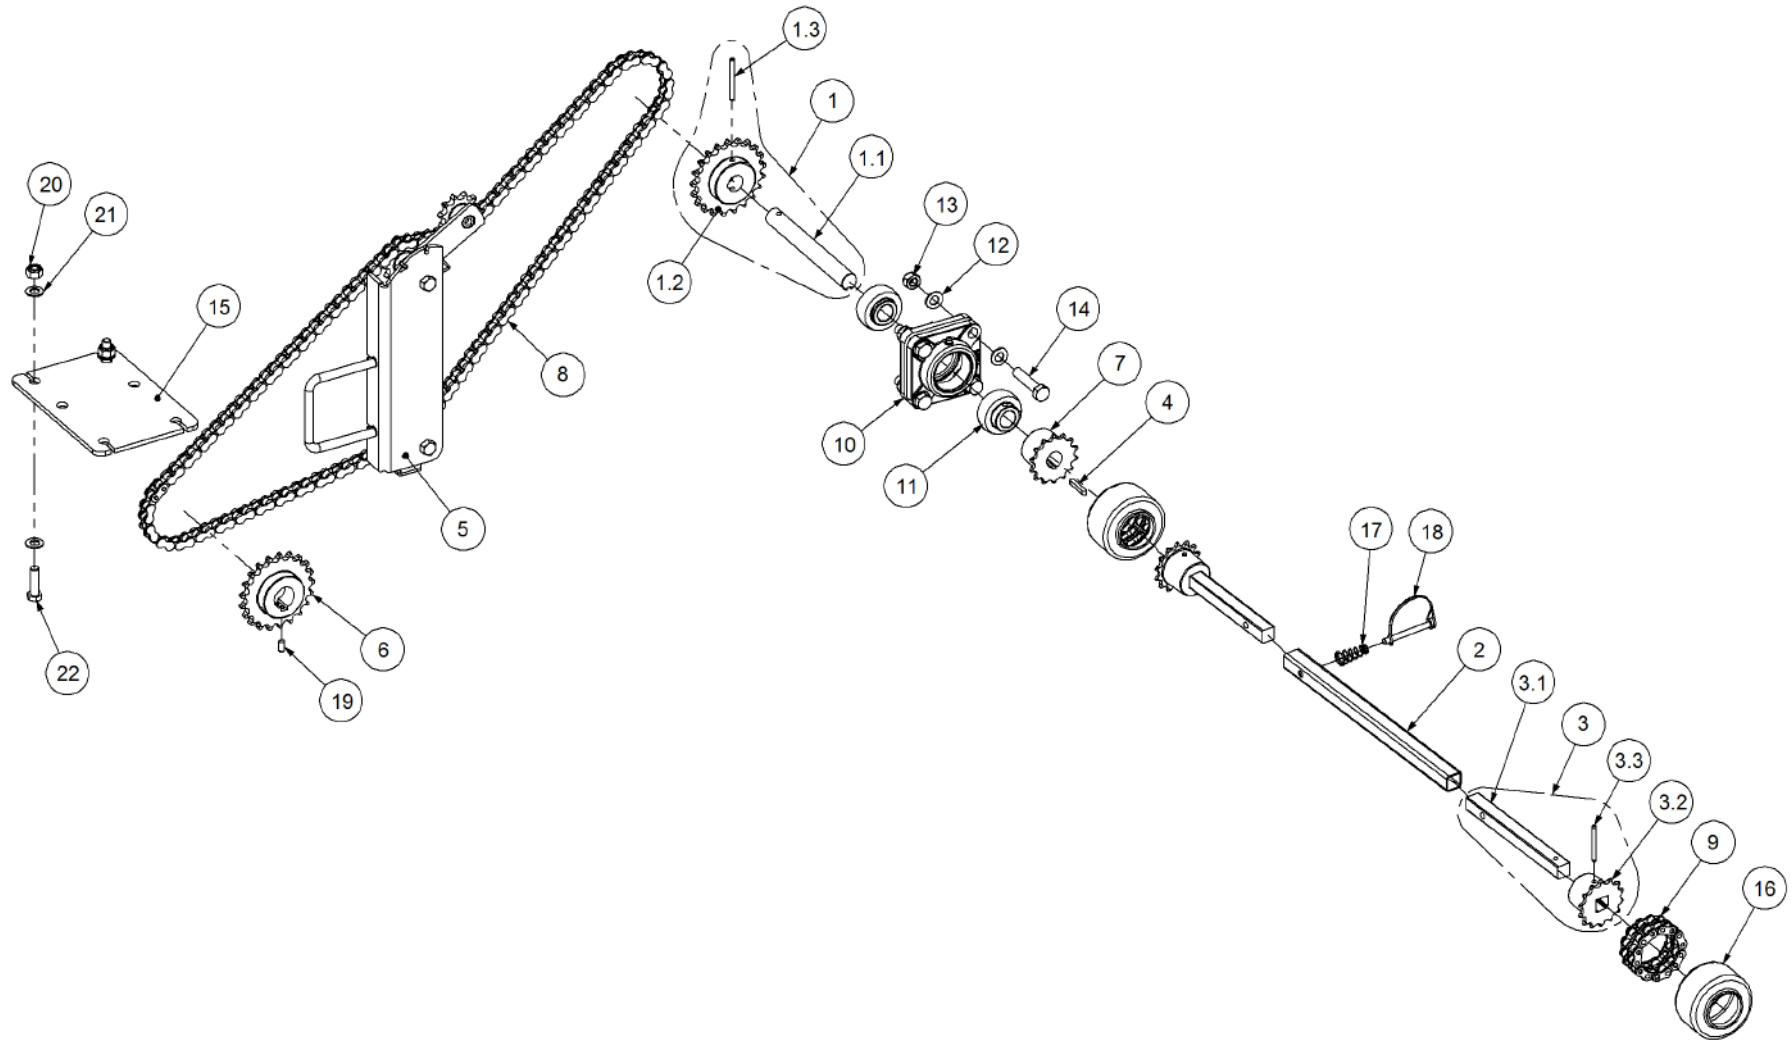

P/N 290603800 Drive Kit - SSB 300L TQ/TR Ground Drive

Key	Part Number	Description	Qty
1	290602070	Drive Shaft & Sprocket - SSB	1
1.1	290602073	Drive Shaft - SSB	1
1.2	290602074	Sprocket (Plastic) 1/2" BS x 21T	1
1.3	090105050	Roll Pin 3/16" x 2"	1
2	290452075	Drive Tube	1
3	290000011	Drive Shaft w/- Sprocket	2
3.1	290000012	Drive Shaft	2
3.2	126131406	Sprocket (Plastic) 1/2" BS x 14T - 16 Sq	2
3.3	090105044	Roll Pin 3/16" x 1-3/4"	2
4	182047430	Key 4.75 x 4.75 x 30mm	1
5	290000021	Tensioner Assembly - SSB	1
6	290000115	Sprocket (Plastic) 1/2" BS x 21T	1
7	290000031	Sprocket (Plastic) 1/2" BS x 14T - 3/4" ID	1
8	290603899	Chain 1/2" BS Simplex	1
9	125412120	Chain 1/2" BS Duplex 13L	2
10	136620401	Bearing Housing	2
11	135420412	Bearing - 3/4" ID	2
12	085110000	Flat Washer 10 ID	8
13	080121000	Nut M10 Nyloc	4
14	050100508	Bolt Hex Hd M10 x 50	4
15	290600065	Relocation Plate - T Box	1
16	131000004	Chain Boot	2
17	124112032	Spring - Compression	1
18	095306050	Lynch Pin 1/4"	1
19	013110613	Grub Screw 1/4" UNC x 1/2"	2
20	030130101	Nut 3/8" UNC Nyloc	2
21	035110191	Flat Washer 3/8" ID	4
22	000100325	Bolt Hex Hd 3/8" UNC x 1-1/4"	2

Key	Part Number	Description	Qty