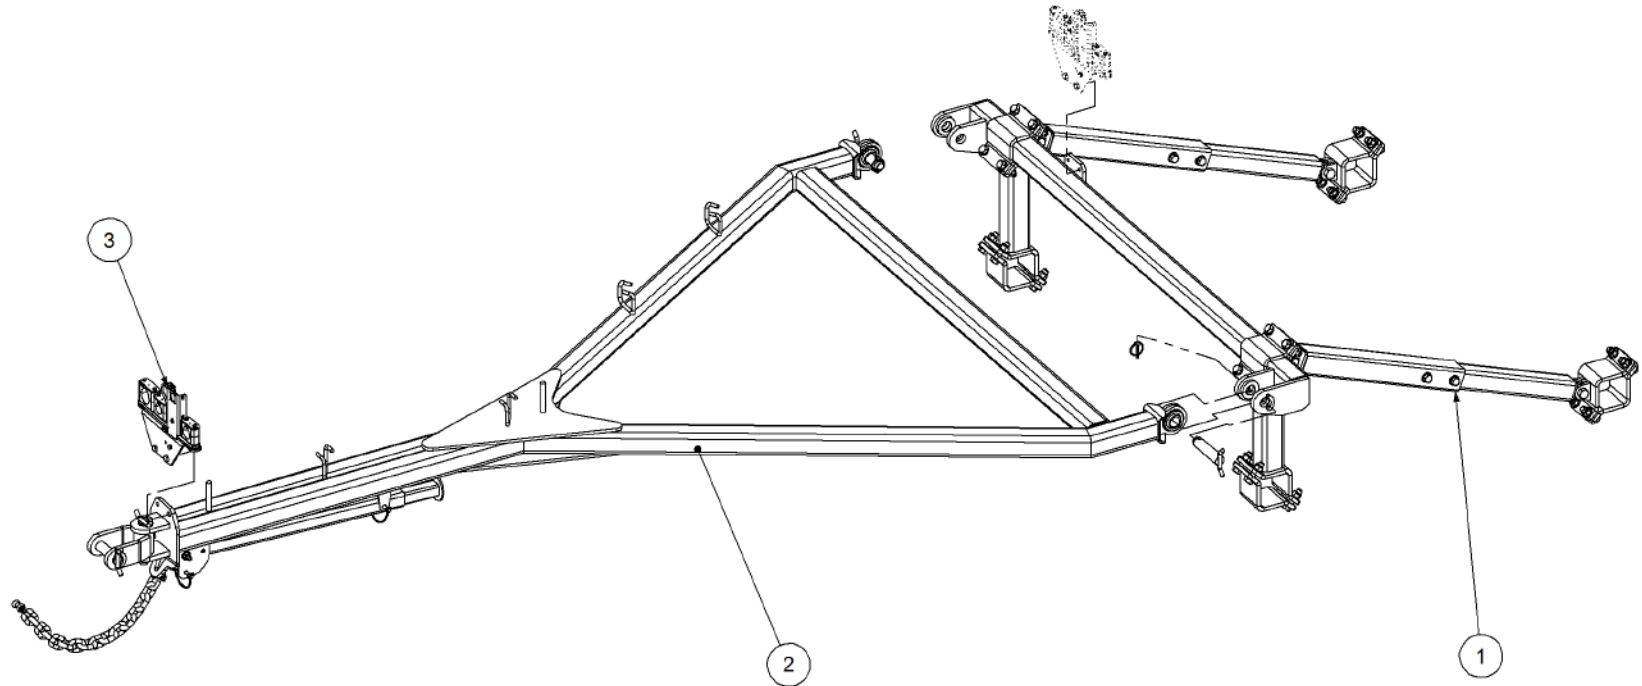

P/N 233600030   A Frame Pull Kit - Universal 3" x 3" RHS

Key	Part Number	Description	Qty
1	233600031	Mount Frame Assy - Universal 3" x 3" RHS	1
2	300571530	Rear 'A' Frame Assy	1
3	233260120	Hyd Hose & Electrical Connector Assy	1

Key	Part Number	Description	Qty