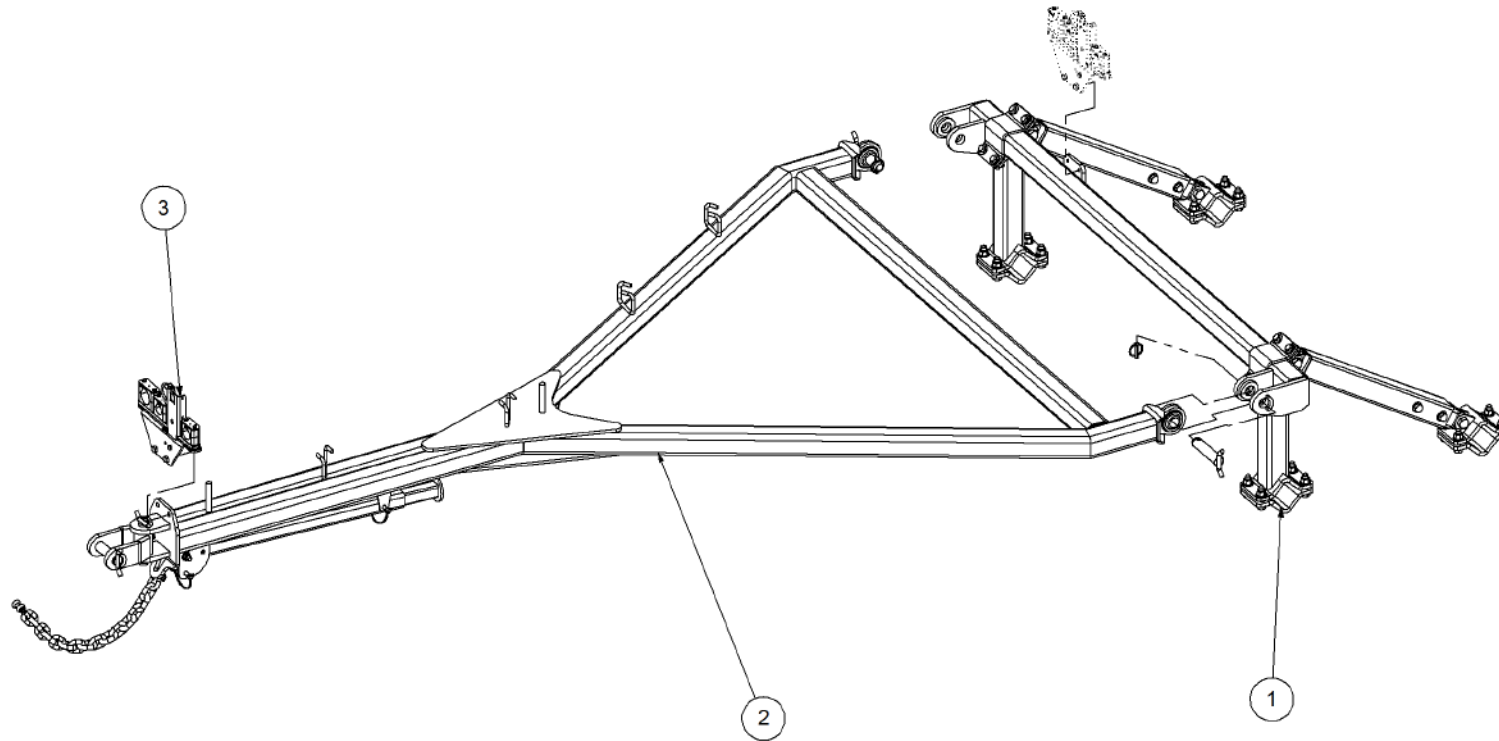

P/N 233600050   A Frame Pull Kit - Universal 3" Diamond

Key	Part Number	Description	Qty
1	233600051	Mount Frame Assy - Universal 3" Diamond	1
2	300571530	Rear 'A' Frame Assy	1
3	233260120	Hyd Hose & Electrical Connector Assy	1

Key	Part Number	Description	Qty