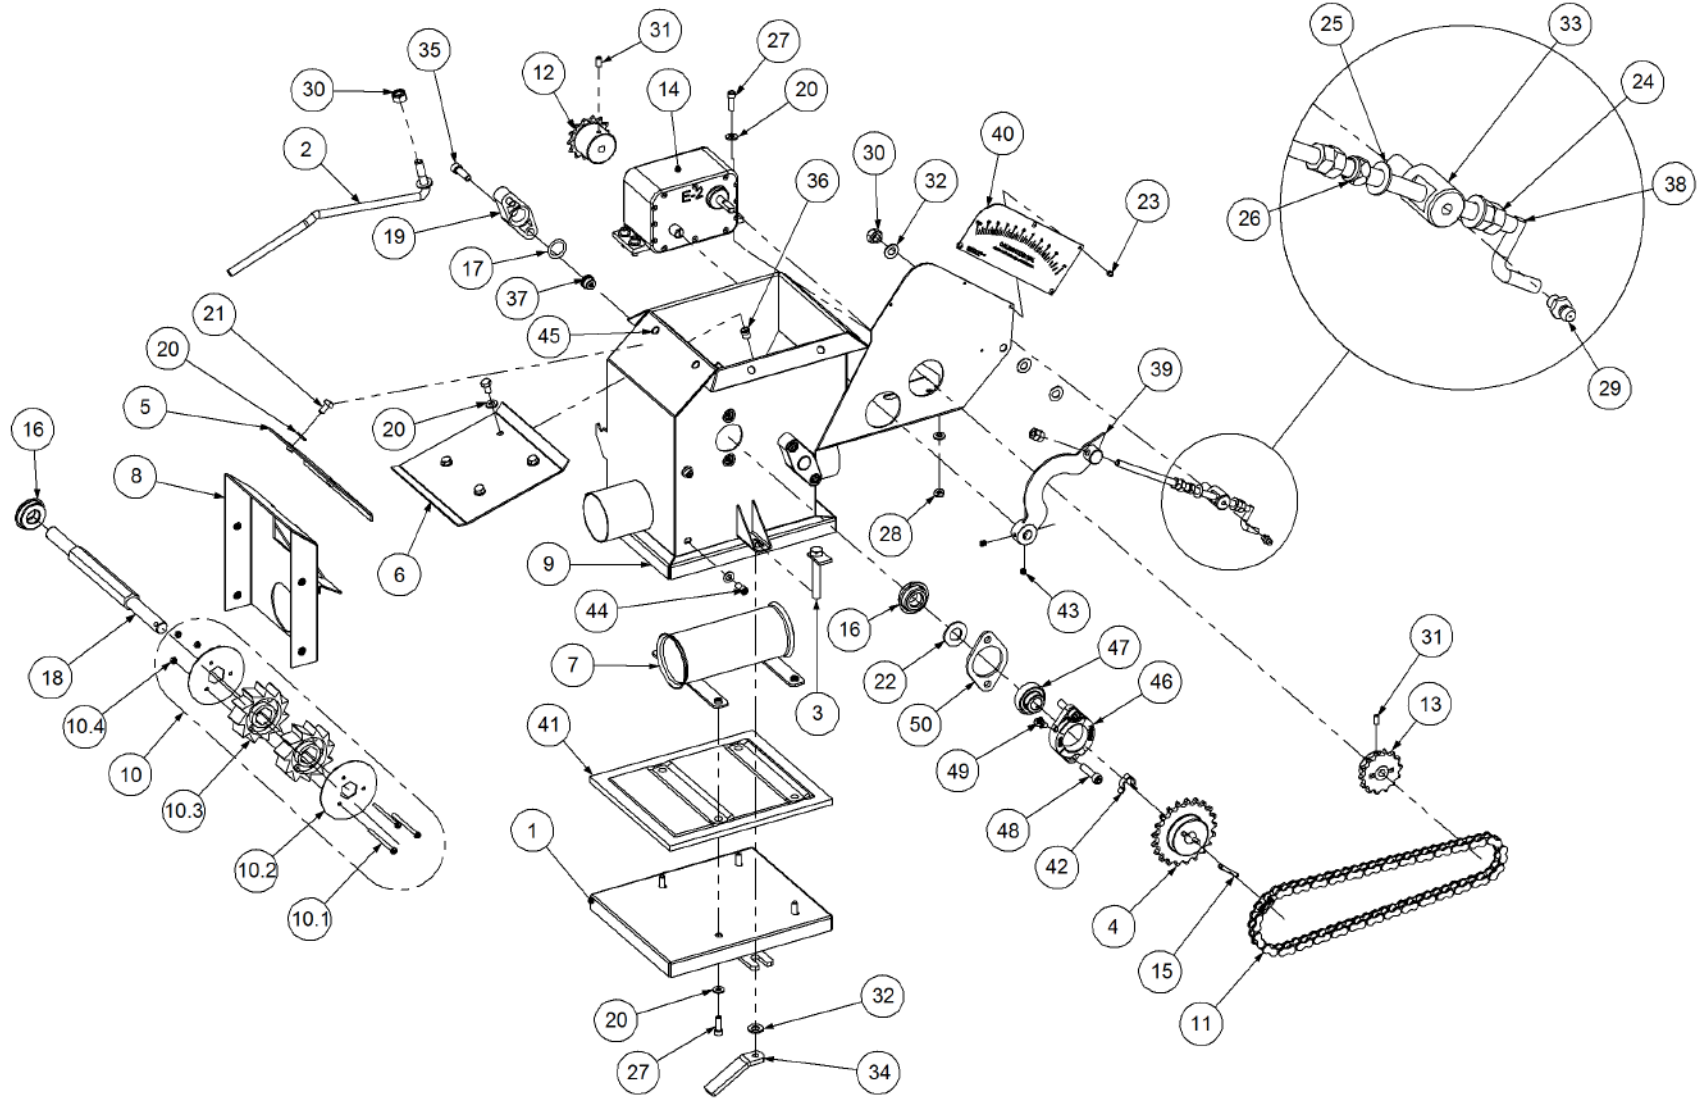

P/N 208102000 Metering Unit SSB - 1 Way Ground Drive

Key	Part Number	Description	Qty	Key	Part Number	Description	Qty
1	208100026	Bottom Door - SSB	1	29	111206000	Grease Nipple 1/4" UNF	1
2	208100051	Cleanout Door Handle - SSB	1	30	030130101	Nut 3/8" UNC Nyloc	2
3	208100061	Bottom Door Bolt - SSB	2	31	013110613	Grub Screw 1/4" UNC x 1/2"	2
4	208100095	Sprocket (Plastic) 1/2" BS x 21T	1	32	035110191	Flat Washer 3/8" ID	5
5	208100071	Coarse Seeds Plate - SSB	1	33	290601007	Screw Swivel	1
6	208100047	Clean Out Door - SSB	1	34	208100060	Handle - Bottom Door Fastener	2
7	208100028	Flow Through Tube	1	35	010208025	Cap Screw 5/16" BSW x 1"	4
8	208100020	Port Plate - 1 Way	1	36	030170061	Nut 1/4" UNC Huck	4
9	208102002	Metering Unit SSB - 1 Way	1	37	030170081	Nut 5/16" UNC Huck	8
10	208100092	Spool Assy - SSB	1	38	209600001	Indicator Adjusting Screw	1
10.1	059604060	Bolt Pan Hd M4 x 60	3	39	208102111	Calibration Indicator - SSB	1
10.2	193001905	Spool Washer	2	40	192017269	Calibration Dial	1
10.3	197018845	Spool	2	41	208100016	Door Rubber - SSB	1
10.4	080310041	Nut M4 S/Steel	3	42	193003765	Retainer Clip - Sprocket	1
11	208125000	Chain 1/2" AS Simplex	1	43	013110606	Grub Screw 1/4" UNC x 1/4"	2
12	290000036	Sprocket (Plastic) 1/2" BS x 14T - 3/8" ID	1	44	010106012	Cap Screw 1/4" UNC x 1/2"	4
13	208400167	Sprocket (Plastic) 1/2" BS x 14T	1	45	030170001	Nut 1/4" UNC Huck	2
14	130000020	Zero Max E2 Gear Box	1	46	136520300	Bearing Housing	2
15	090105032	Roll Pin 3/16" x 1-1/4"	1	47	135320210	Bearing - 5/8" ID	2
16	197161687	Seal 5/8" ID	2	48	010208032	Cap Screw 5/16" BSW x 1-1/4"	4
17	197192535	O'Ring 3/4" ID x 1" OD x 0.139"	2	49	111206675	Grease Nipple 1/4" UNF - 67.5°	2
18	208100100	Spool Shaft - SSB	1	50	197001626	Gasket (Small) - Bearing	2
19	137308846	Bush	2				
20	035106151	Flat Washer 1/4" ID	22				
21	000060135	Bolt Hex Hd 1/4" UNC x 1/2"	6				
22	035316320	Flat Washer 5/8" ID S/Steel	2				
23	094103001	Pop Rivet 1/8" Aluminium	4				
24	030110081	Nut 5/16" UNC	6				
25	035108161	Flat Washer 5/16" ID	2				
26	030130081	Nut 5/16" UNC Nyloc	1				
27	010106019	Cap Screw 1/4" UNC x 3/4"	8				
28	030130061	Nut 1/4" UNC Nyloc	4