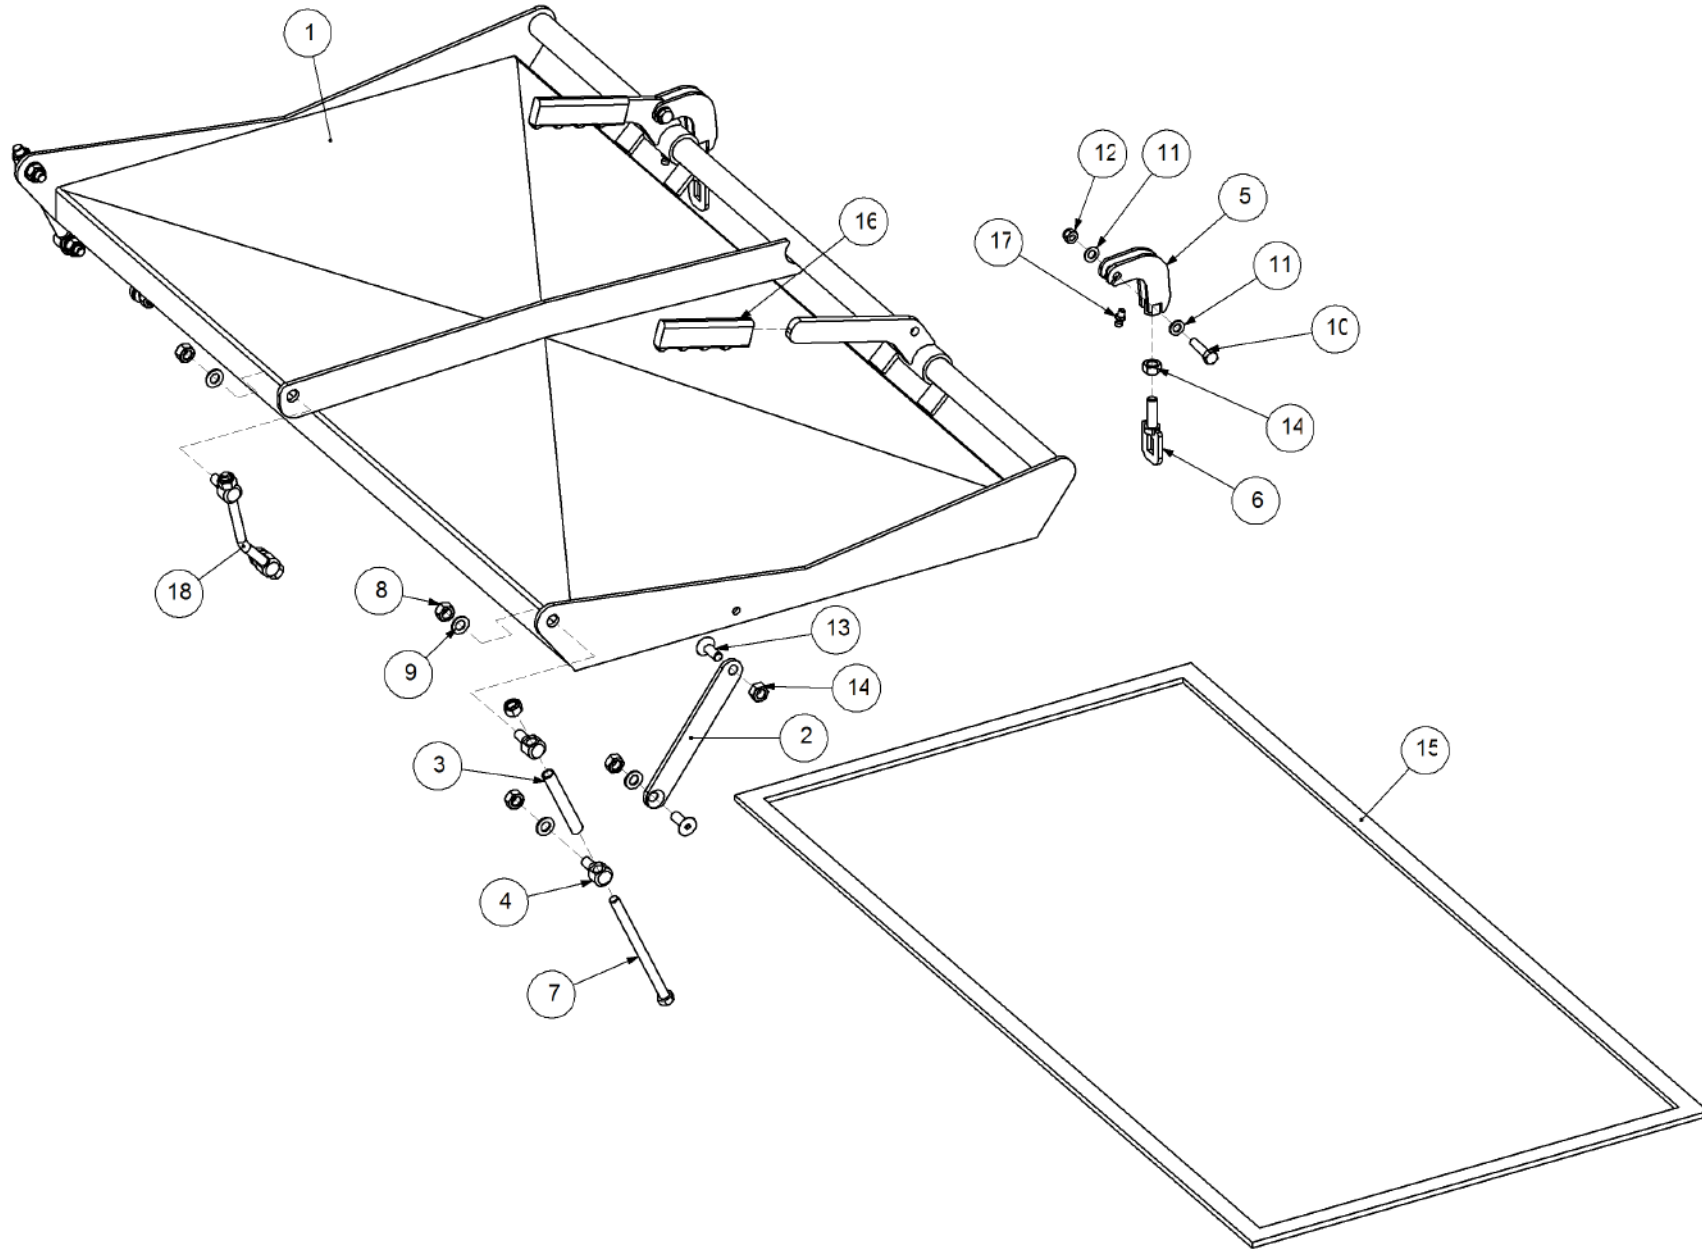

P/N 203900000 Lid Assy - Large

Key	Part Number	Description	Qty
1	203900001	Lid - Large	1
2	203154006	Lid Tilt Hinge	2
3	203154004	Lid Hinge Spacer	2
4	203154005	Lid Hinge Swivel	4
5	203154001	Lid Latch Toggle	2
6	203153001	Lid Latch Loop	2
7	000101395	Bolt Hex Hd 3/8" UNC x 5-1/2"	2
8	030130101	Nut 3/8" UNC Nyloc	8
9	035110191	Flat Washer 3/8" ID	10
10	000080325	Bolt Hex Hd 5/16" UNC x 1-1/4"	2
11	035108161	Flat Washer 5/16" ID	4
12	030130081	Nut 5/16" UNC Nyloc	2
13	012110025	Cap Screw Csk Hd 3/8" UNC x 1"	4
14	030110101	Nut 3/8" UNC	6
15	197115265	Lid Seal - Large	1
16	197020115	Lid Handle Grip	2
17	111206000	Grease Nipple 1/4" UNF	2
18	203900008	Centre Bolt & Swivel Assy	1

Key	Part Number	Description	Qty