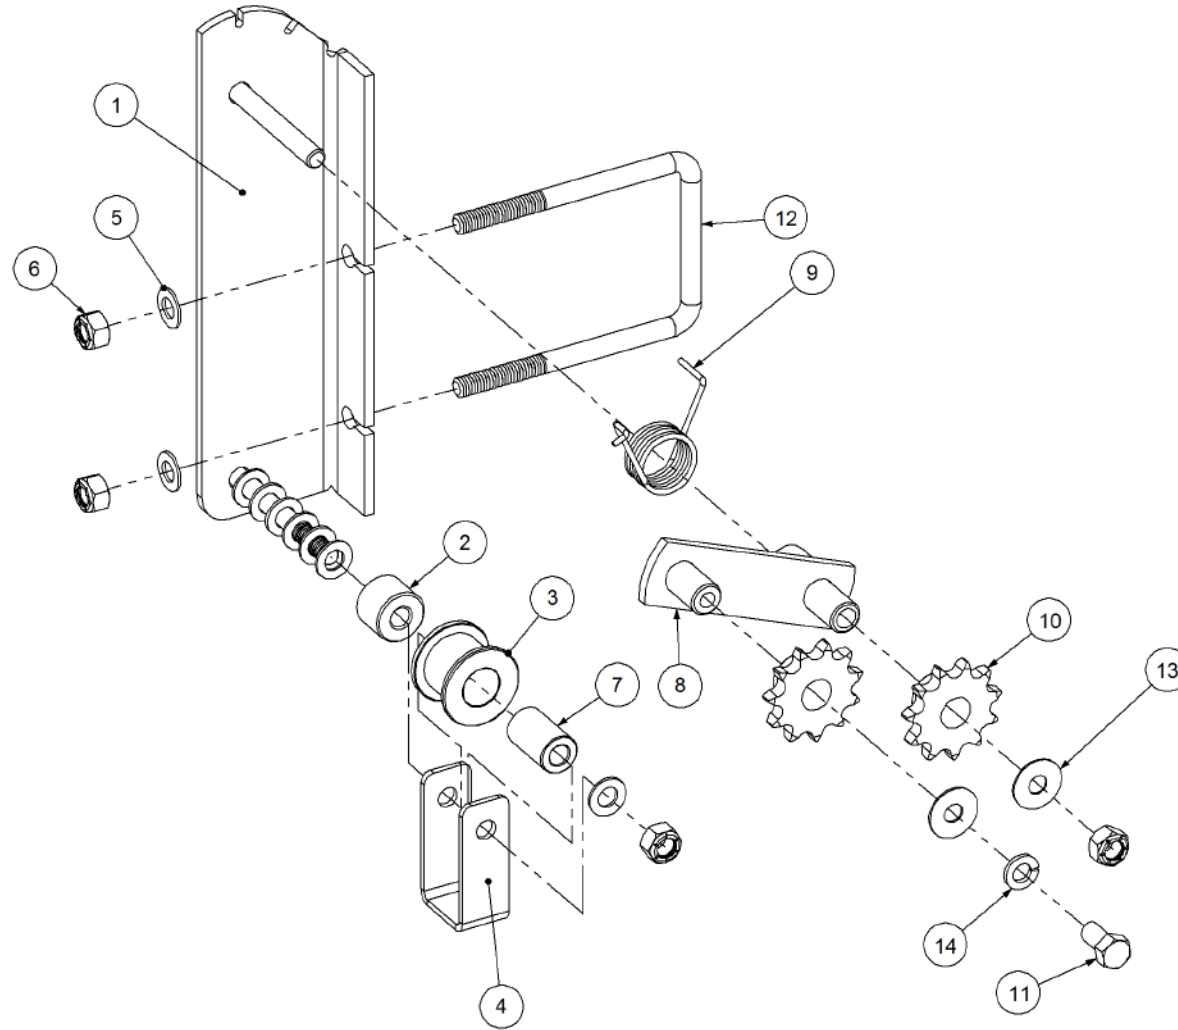

Key	Part Number	Description	Qty
-----	-------------	-------------	-----

P/N 290000021 Tensioner Assembly - SSB

P/N 290000021

Tensioner Assembly - SSB

Key	Part Number	Description	Qty
1	290000022	Tensioner Bracket	1
2	290302077	Spacer	1
3	290000024	Chain Idler	1
4	290000023	Chain Guide	1
5	035110191	Flat Washer 3/8" ID	9
6	030130101	Nut 3/8" UNC Nyloc	4
7	290000025	Spacer	1
8	290000026	Tensioner Arm	1
9	124325081	Spring - Torsion 1" ID - LH	1
10	126131100	Sprocket (Steel) 1/2" BS x 11T - 16 ID	2
11	000100205	Bolt Hex Hd 3/8" UNC x 3/4"	1
12	020075075	U Bolt 3/8" X 3" X 3" UNC Zp	1
13	035110251	Flat Washer 3/8" ID	2
14	036110000	Spring Washer 3/8" ID	1