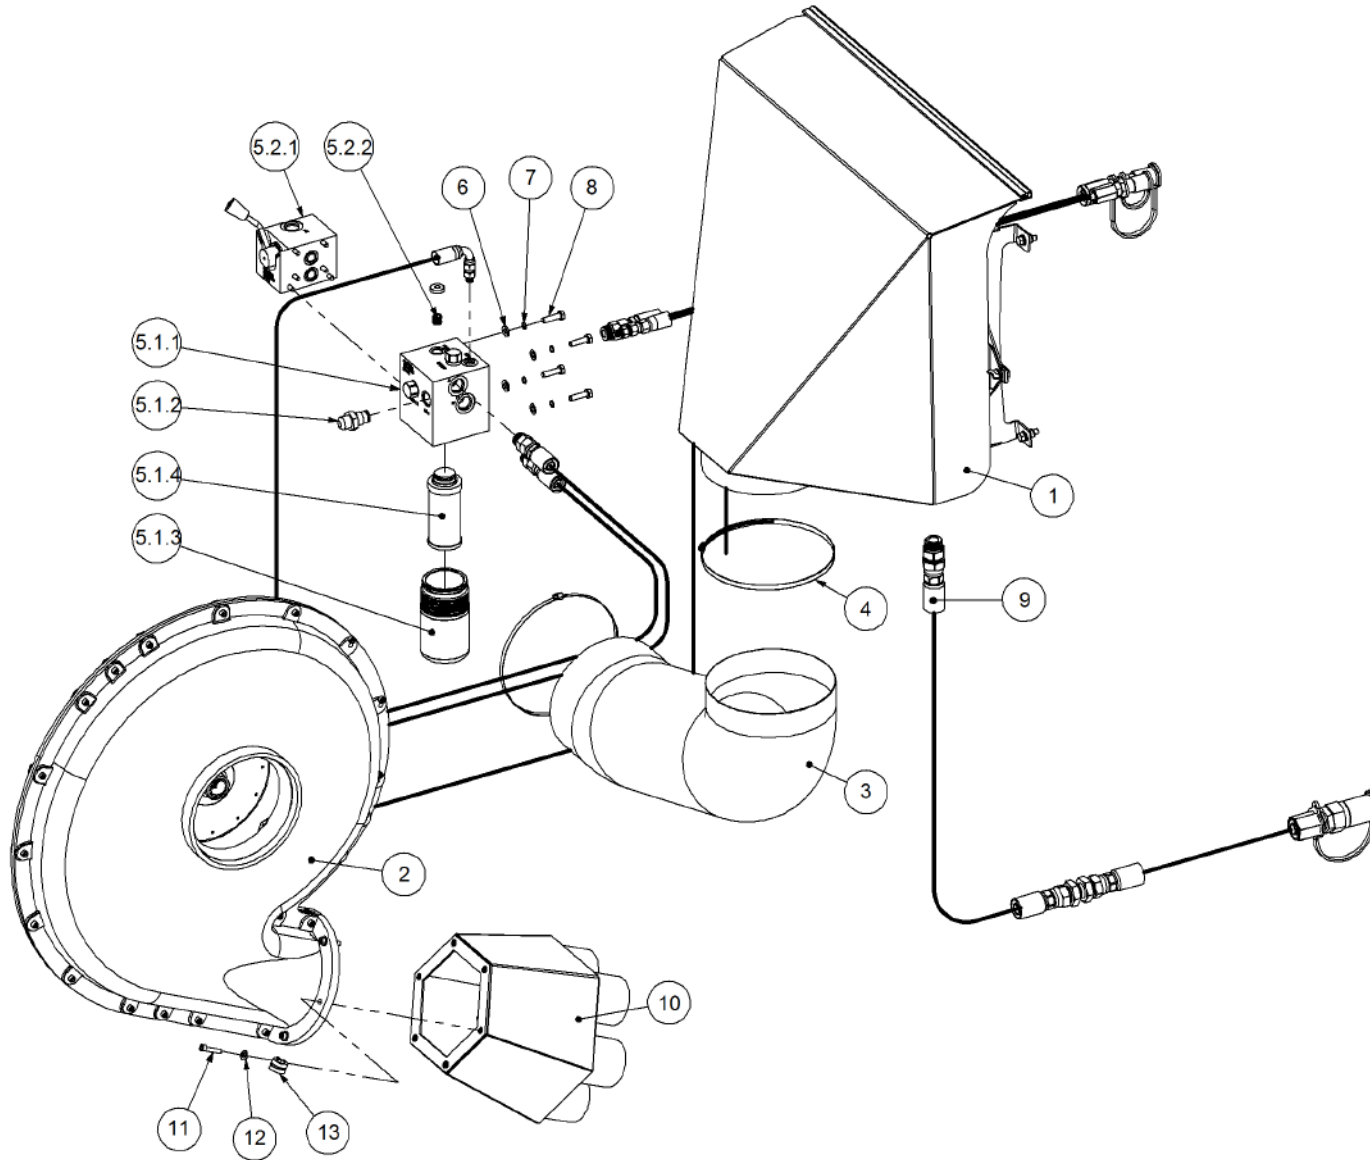

P/N 250000103 Blower Kit - Rexroth w/- Diverter Valve

Key	Part Number	Description	Qty
1	205600010	Cooler Assy	1
2	251902000	Blower - Rexroth	1
3	205001000	Hose - 8" Nyladuct	1
4	101178229	Hose Clamp - 178 - 229	2
5	254000006	Anti Cavity Manifold & Diverter Valve	1
5.1	254000002	Anti Cavity Manifold	1
5.1.1	161000003	Anti Cavity Manifold	1
5.1.2	161000005	HI-VT Indicator	1
5.1.3	254000001	Filter Bowl	1
5.1.4	159424400	Filter Element	1
5.2	254000003	Diverter Valve	1
5.2.1	161000004	Diverter Valve 6 Bolt Version	1
5.2.2	013451313	Fitting - Plug 1/4" BspM	1
6	085108000	Flat Washer 8 ID	4
7	086108000	Spring Washer 8 ID	4
8	050080308	Bolt Hex Hd M8 x 30	4
9	150000042	Hydraulic Hose & Fittings Kit	1
10	259602000	Blower Outlet - 6 Outlet	1
11	010106032	Cap Screw 1/4" UNC x 1-1/4"	6
12	035106151	Flat Washer 1/4" ID	6
13	115001351	Cable Clamp 18mm	1

Key	Part Number	Description	Qty