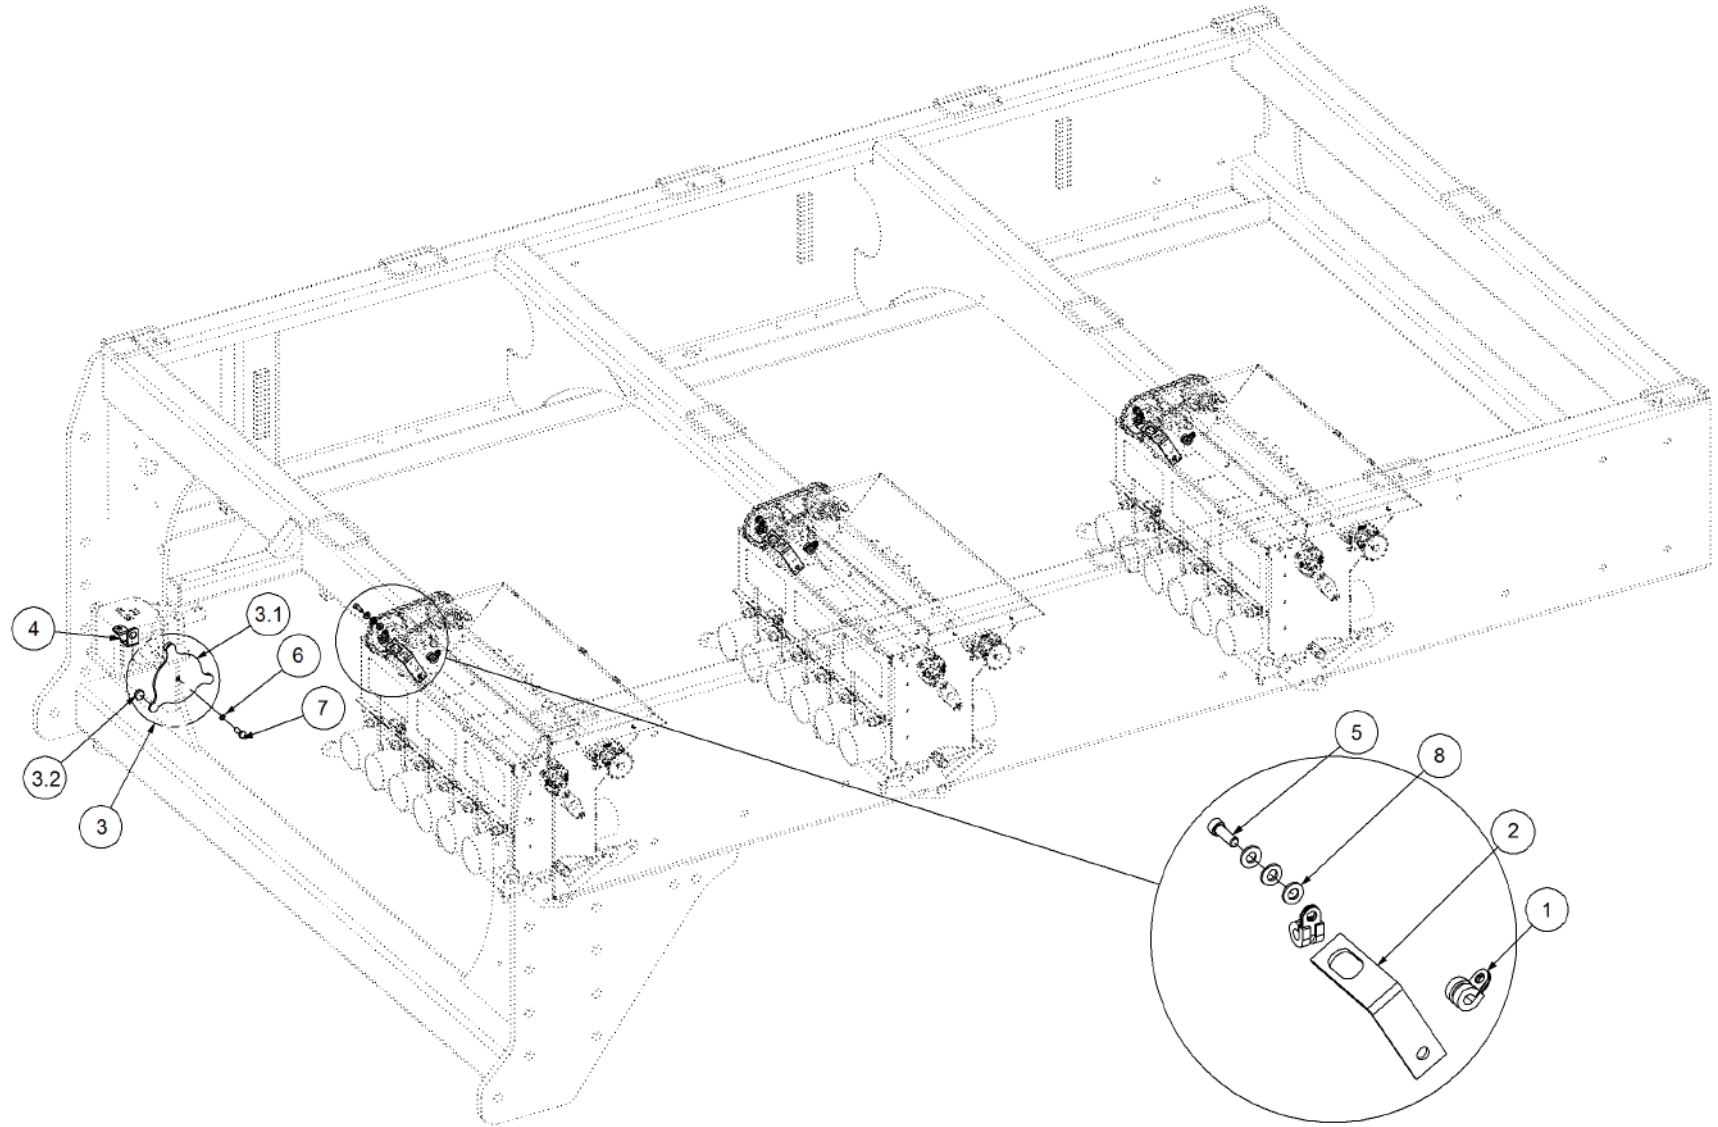

P/N 290000104 Sensor Mount Kit - 3 Bin

Key	Part Number	Description	Qty
1	115001350	Cable Clamp 10mm	6
2	290000098	Speed Sensor Bracket	3
3	290000101	Mount Plate - Speed Magnet	1
3.1	193075004	Sensor Plate - 3 Magnet	1
3.2	193075005	Disc Magnet	3
4	290000102	Sensor Mount	1
5	010106019	Cap Screw 1/4" UNC x 3/4"	3
6	086108000	Spring Washer 8 ID	1
7	050080208	Bolt Hex Hd M8 x 20	1
8	035106151	Flat Washer 1/4" ID	9

Key	Part Number	Description	Qty