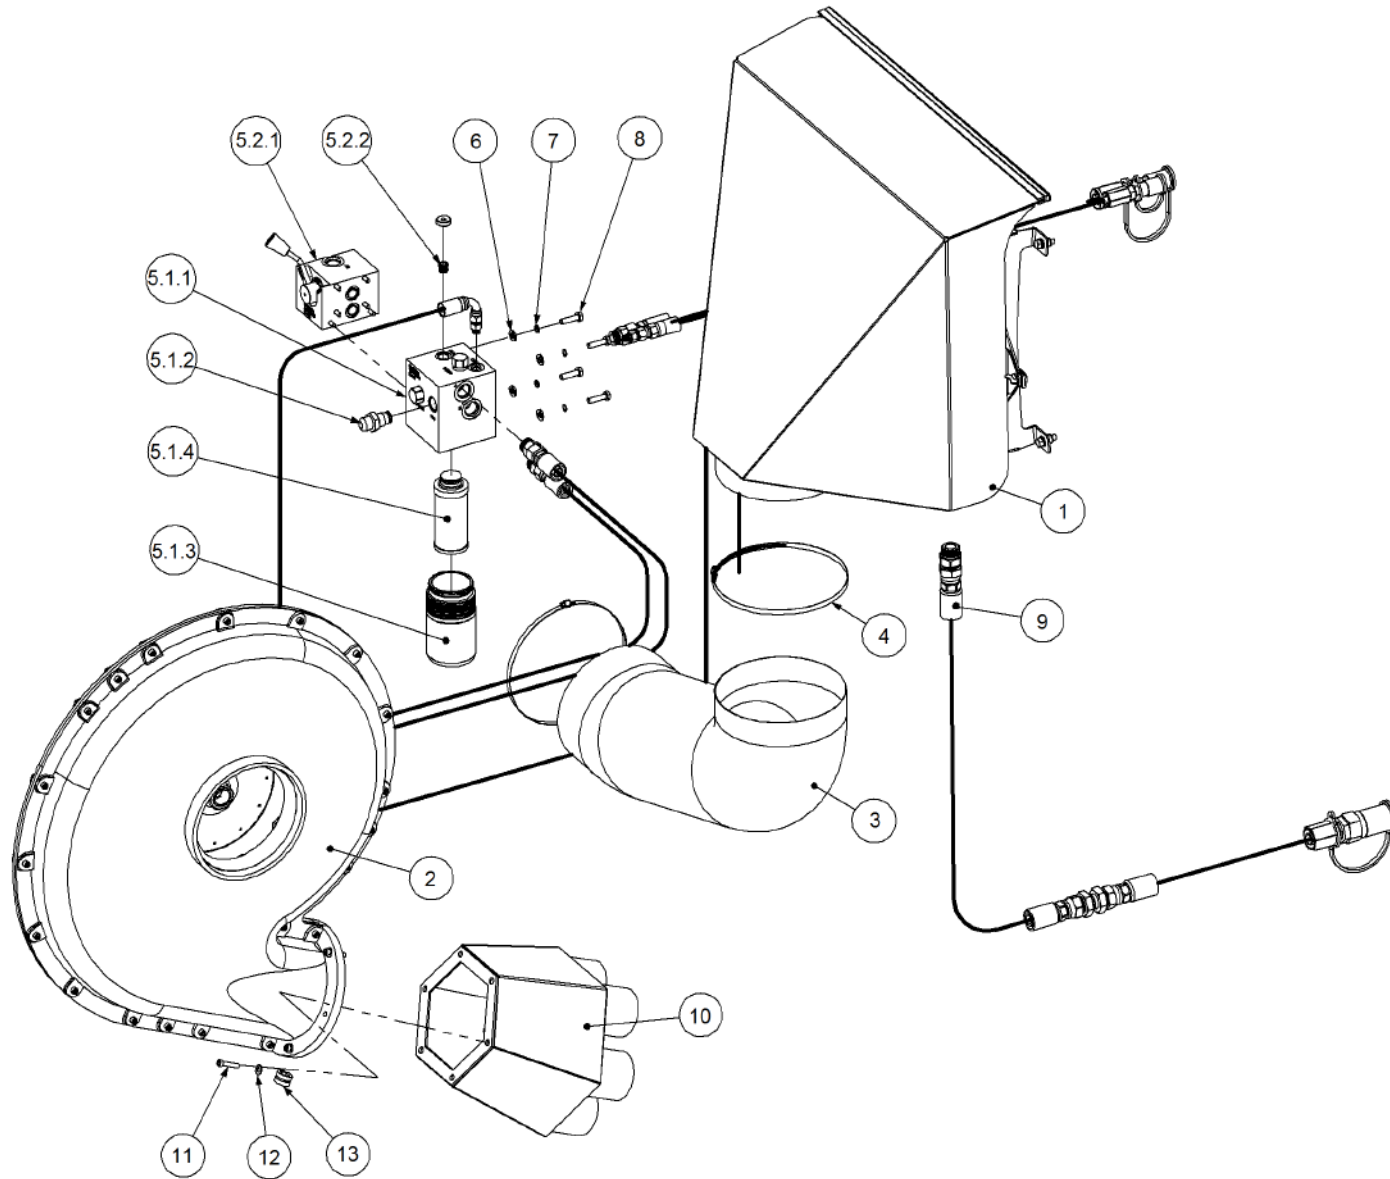

P/N 250000102 Blower Kit - Volvo w/- Diverter Valve

Key	Part Number	Description	Qty
1	205600010	Cooler Assy	1
2	250902003	Blower - Volvo (90 Deg)	1
3	205001000	Hose - 8" Nyladuct	1
4	101178229	Hose Clamp - 178 - 229	2
5	254000006	Anti Cavity Manifold & Diverter Valve	1
5.1	254000002	Anti Cavity Manifold	1
5.1.1	161000003	Anti Cavity Manifold	1
5.1.2	161000005	HI-VT Indicator	1
5.1.3	254000001	Filter Bowl	1
5.1.4	159424400	Filter Element	1
5.2	254000003	Diverter Valve	1
5.2.1	161000004	Diverter Valve 6 Bolt Version	1
5.2.2	013451313	Fitting - Plug 1/4" BspM	1
6	085108000	Flat Washer 8 ID	4
7	086108000	Spring Washer 8 ID	4
8	050080308	Bolt Hex Hd M8 x 30	4
9	150000042	Hydraulic Hose & Fittings Kit	1
10	259602000	Blower Outlet - 6 Outlet	1
11	010106032	Cap Screw 1/4" UNC x 1-1/4"	6
12	035106151	Flat Washer 1/4" ID	6
13	115001351	Cable Clamp 18mm	1

Key	Part Number	Description	Qty