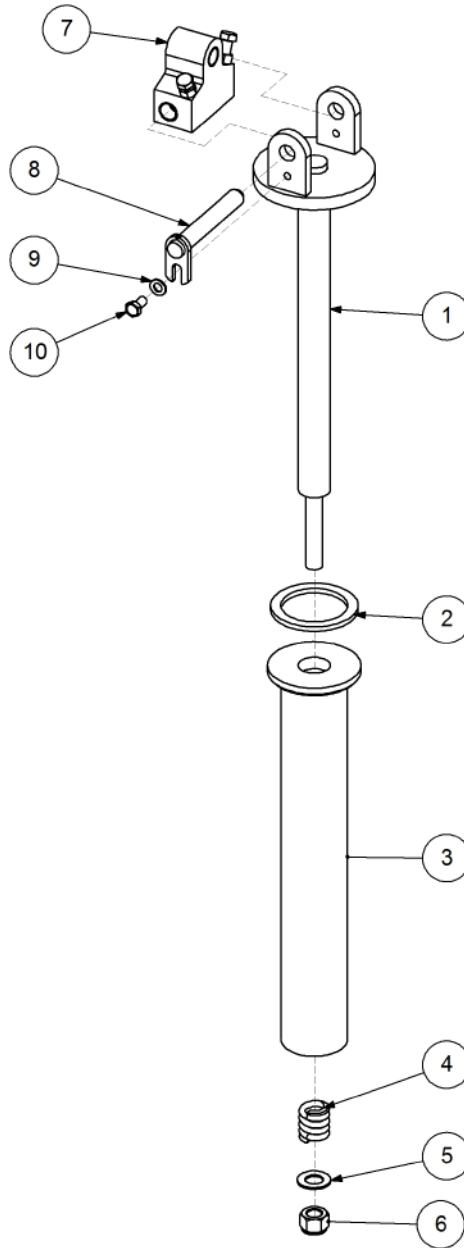

Key	Part Number	Description	Qty
-----	-------------	-------------	-----

P/N 260903200 Front Mount Arm - LH

P/N 260903200

Front Mount Arm - LH

Key	Part Number	Description	Qty
1	080121200	Nut M12 Nyloc	4
2	035113250	Flat Washer 1/2" ID	8
3	260902013	Link Plate	1
4	260153025	Front Support Grab	1
5	124225175	Spring - Tension	1
6	260153020	Latch Handle - LH	1
7	260903001	Front Mount - LH	1

Key	Part Number	Description	Qty
-----	-------------	-------------	-----

P/N 260902220 Auger Centre Pivot - RH

P/N 260902220

Auger Centre Pivot - RH

Key	Part Number	Description	Qty
1	260902060	Support Shaft	1
2	193100766	Brake Disc	1
3	260902064	Support Sleeve	1
4	124105708	Spring - Compression	1
5	035119380	Flat Washer 3/4" ID	1
6	030130191	Nut 3/4" UNC Nyloc	1
7	260902129	Support Block	1
8	260902142	Centre Pivot Pin	1
9	085110000	Flat Washer 10 ID	1
10	050100208	Bolt Hex Hd M10 x 20	1