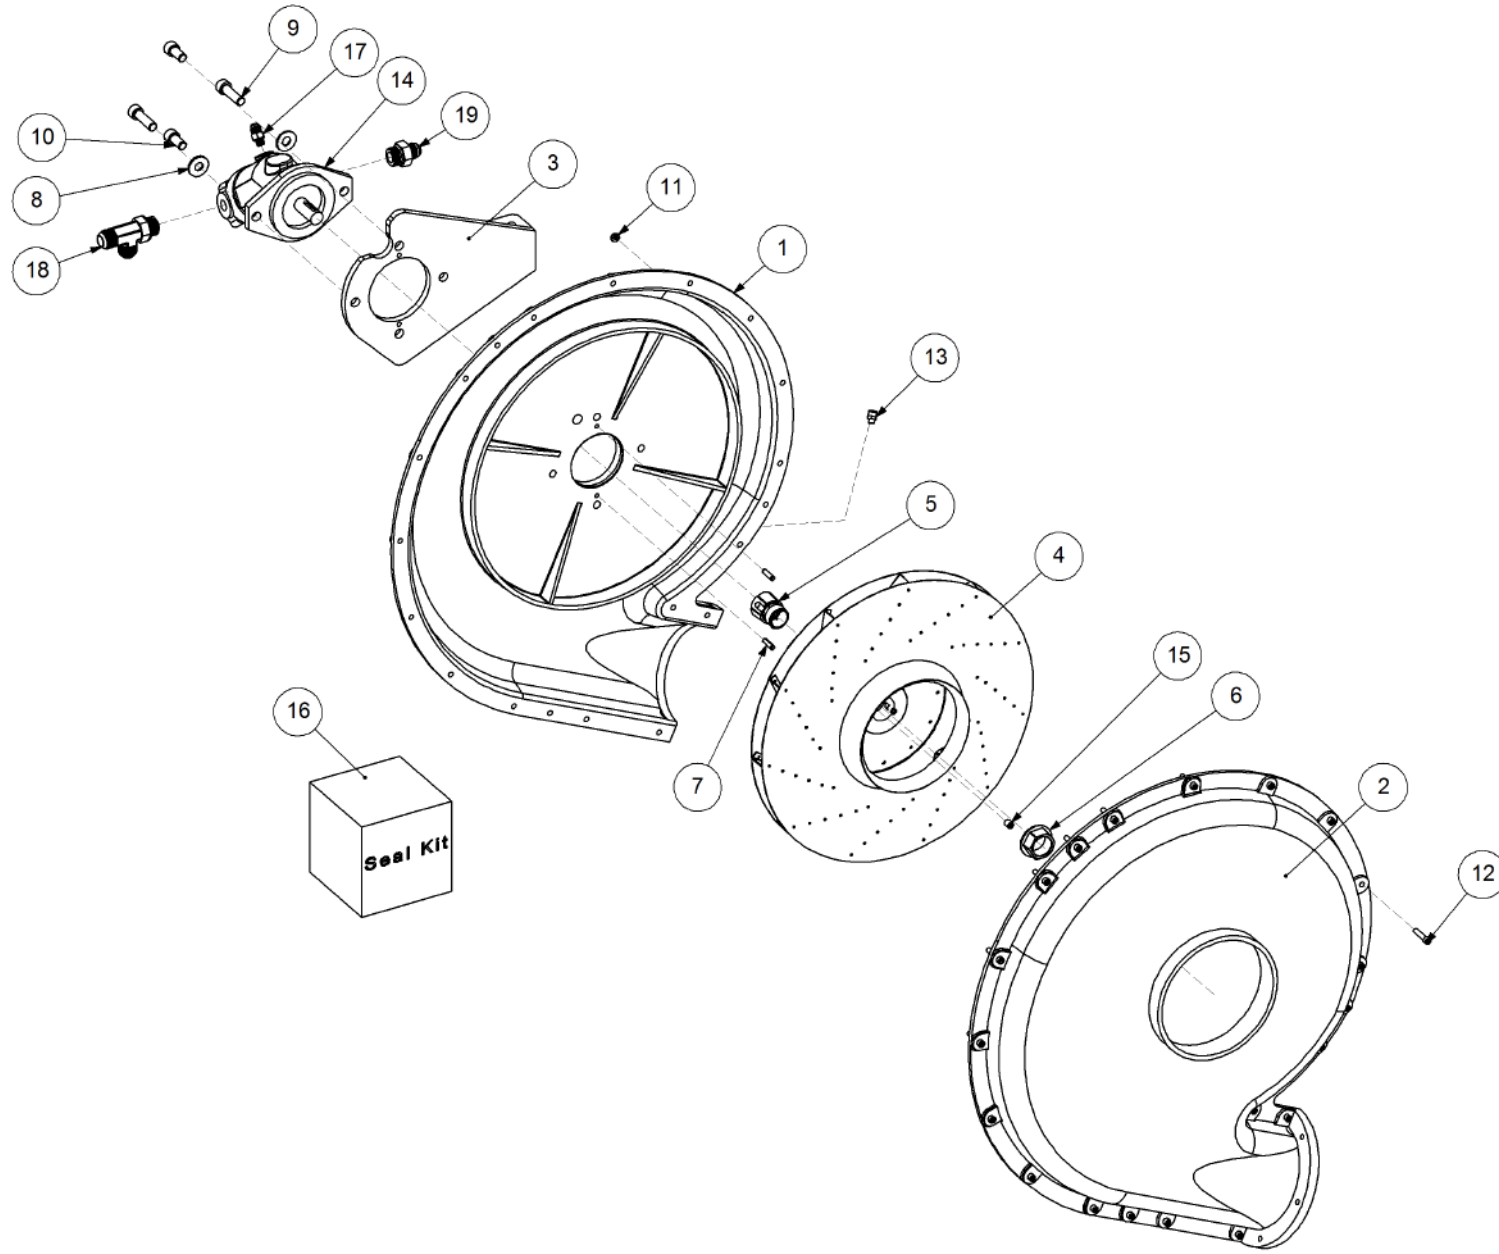

P/N 251902000 Blower - Rexroth

Key	Part Number	Description	Qty
1	259000006	Blower Housing - Drive Side	1
2	259000003	Blower Housing - Intake Side	1
3	259000021	Blower Mount	1
4	259000010	Blower Impeller	1
5	259000032	Blower Taper Bush - 20mm	1
6	259000030	Blower Taper Bush Nut	1
7	090106025	Roll Pin 1/4" x 1"	2
8	035113250	Flat Washer 1/2" ID	2
9	010113045	Cap Screw 1/2" UNC x 1-3/4"	2
10	010113025	Cap Screw 1/2" UNC x 1"	2
11	030130061	Nut 1/4" UNC Nyloc	20
12	010106032	Cap Screw 1/4" UNC x 1-1/4"	20
13	110110618	Fitting - Connector 1/8" BspM x 6mm Hose	1
14	259000052	Hydraulic Motor - Rexroth	1
15	013121012	Grub Screw 3/8" UNC x 1/2" (Oval)	2
16	158823508	Seal Kit suits Rexroth	1
17	1526F5OX-S	Fitting - Connector 9/16" JicM x 9/16" UnoM	1
18	15212R5OX-S	Fitting - Tee 1-1/16" JicM x 1-1/16" JicM x 1-1/16" UnoM	1
19	15210-12F5OX-S	Fitting - Connector 7/8" JicM x 1-1/16" UnoM	1

Key	Part Number	Description	Qty