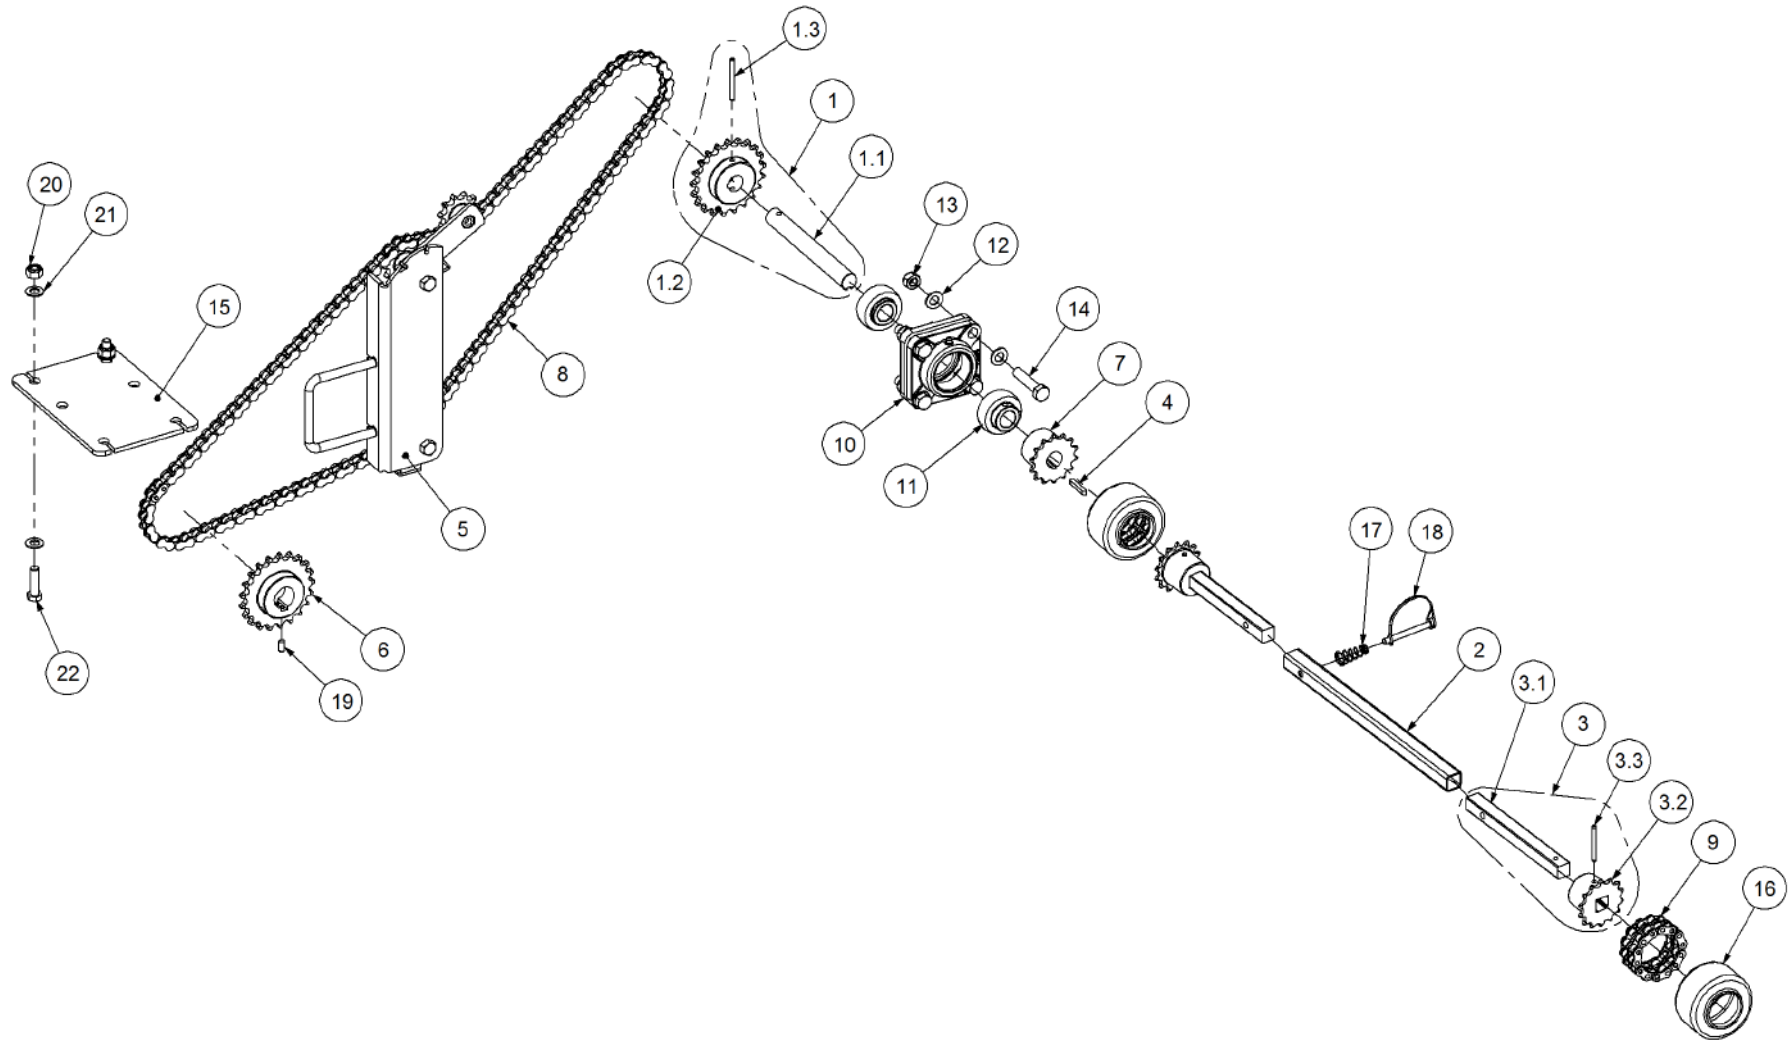

P/N 290603800 Drive Kit - SSB 300L TQ/TR Ground Drive

Key	Part Number	Description	Qty
1	290602070	Drive Shaft & Sprocket - SSB	1
1.1	290602073	Drive Shaft - SSB	1
1.2	290602074	Sprocket (Plastic) 1/2" BS x 21T	1
1.3	090105050	Roll Pin 3/16" x 2"	1
2	290452075	Drive Tube	1
3	290000011	Drive Shaft w/- Sprocket	2
3.1	290000012	Drive Shaft	2
3.2	126131406	Sprocket (Plastic) 1/2" BS x 14T - 16 Sq	2
3.3	090105044	Roll Pin 3/16" x 1-3/4"	2
4	182047430	Key 4.75 x 4.75 x 30mm	1
5	290000021	Tensioner Assembly - SSB	1
6	290000115	Sprocket (Plastic) 1/2" BS x 21T	1
7	290000031	Sprocket (Plastic) 1/2" BS x 14T - 3/4" ID	1
8	290603899	Chain 1/2" BS Simplex	1
9	125412120	Chain 1/2" BS Duplex 13L	2
10	136620401	Bearing Housing	2
11	135420412	Bearing - 3/4" ID	2
12	085110000	Flat Washer 10 ID	8
13	080121000	Nut M10 Nyloc	4
14	050100508	Bolt Hex Hd M10 x 50	4
15	290600065	Relocation Plate - T Box	1
16	131000004	Chain Boot	2
17	124112032	Spring - Compression	1
18	095306050	Lynch Pin 1/4"	1
19	013110613	Grub Screw 1/4" UNC x 1/2"	2
20	030130101	Nut 3/8" UNC Nyloc	2
21	035110191	Flat Washer 3/8" ID	4
22	000100325	Bolt Hex Hd 3/8" UNC x 1-1/4"	2

Key	Part Number	Description	Qty