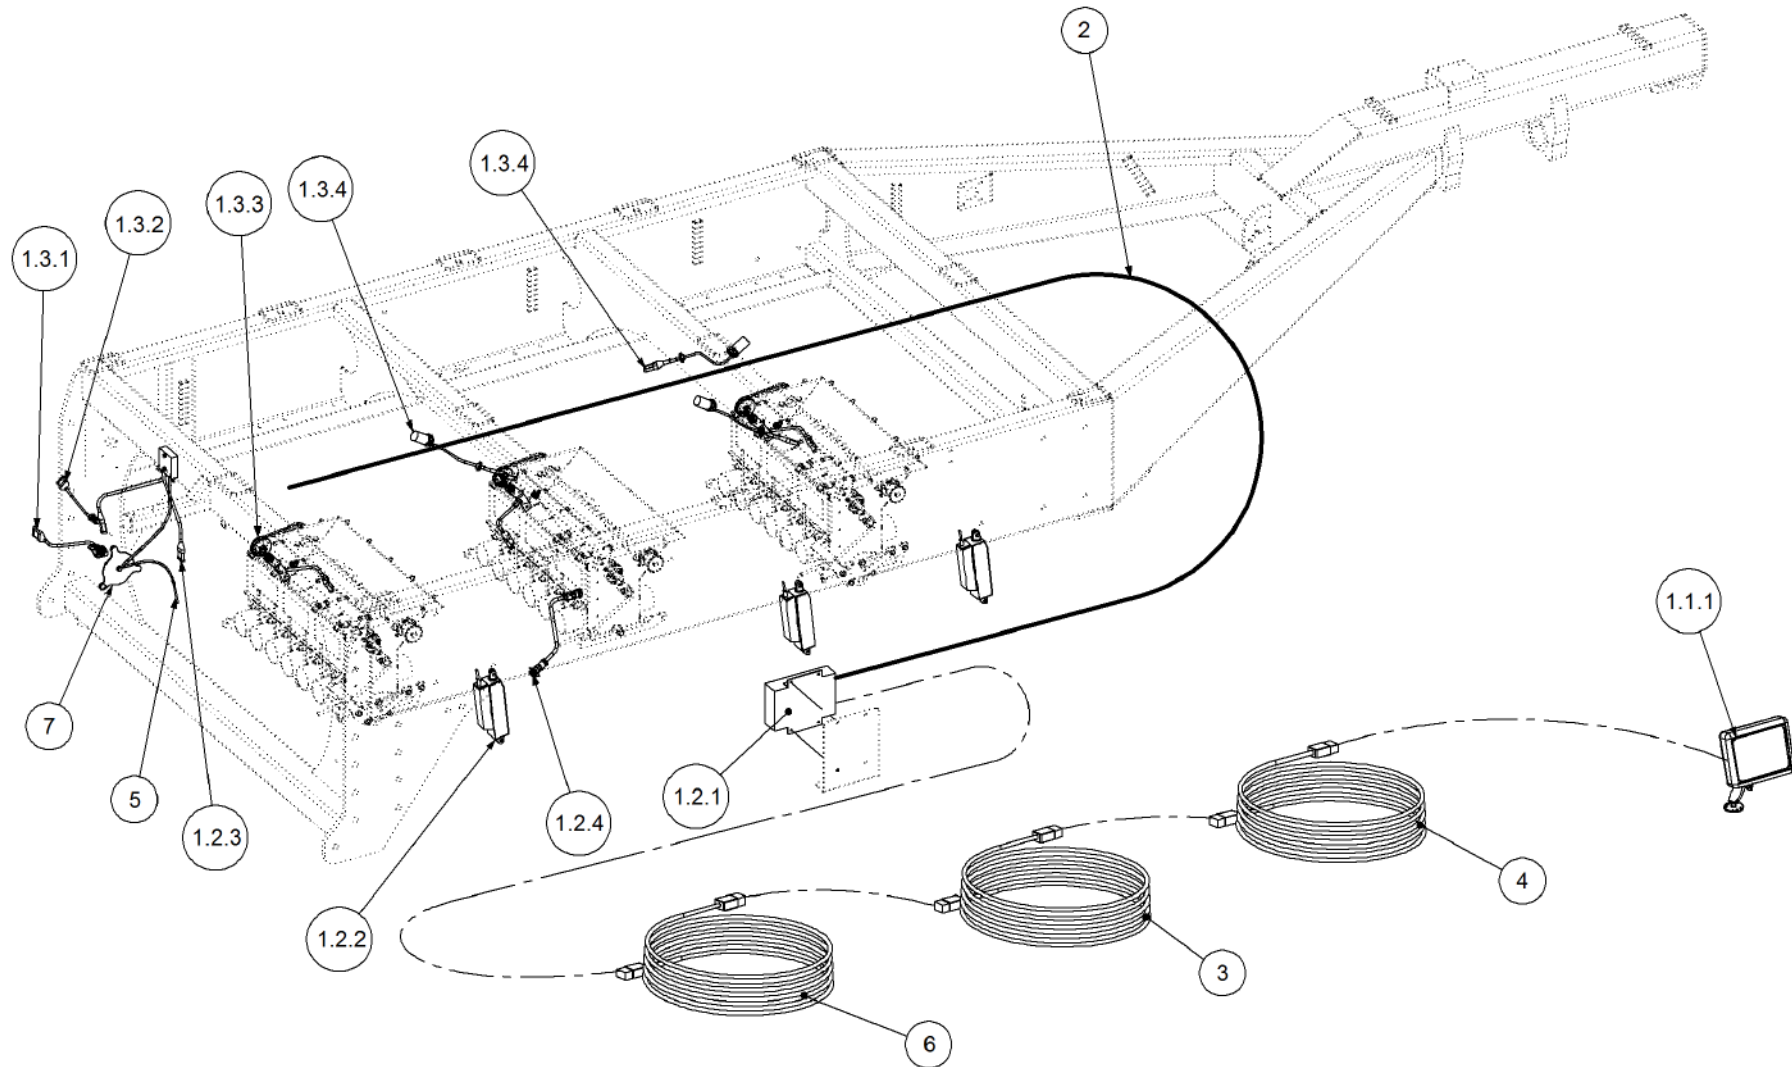

P/N 290246500 Monitor & Harness Kit - Eagle 3 Bin

Key	Part Number	Description	Qty
1	116246500	Monitor - Eagle 3 Bin	1
1.1	116701755	Console - Eagle	1
1.2	116900267	Sensor Kit - Fan Pressure	1
1.3	116700600	Operator's Manual - Eagle Monitor	1
1.4	116400494	Sensor Kit - Eagle 3 Bin	1
1.4.1	116901200	Sensor - Speed	4
1.4.2	116900755	Sensor - Fan	1
1.4.3	116900442	Encoder - 8 Magnet	3
1.4.4	116900667	Sensor Kit - Bin Level	3
2	116700453	Harness - 4 Bin	1
3	116701780	Harness - Tractor	1
4	109600006	Air Line	1
5	290000104	Sensor Mount Kit - 3 Bin	1
6	116701124	Harness - 13.0 m Extension	1

Key	Part Number	Description	Qty