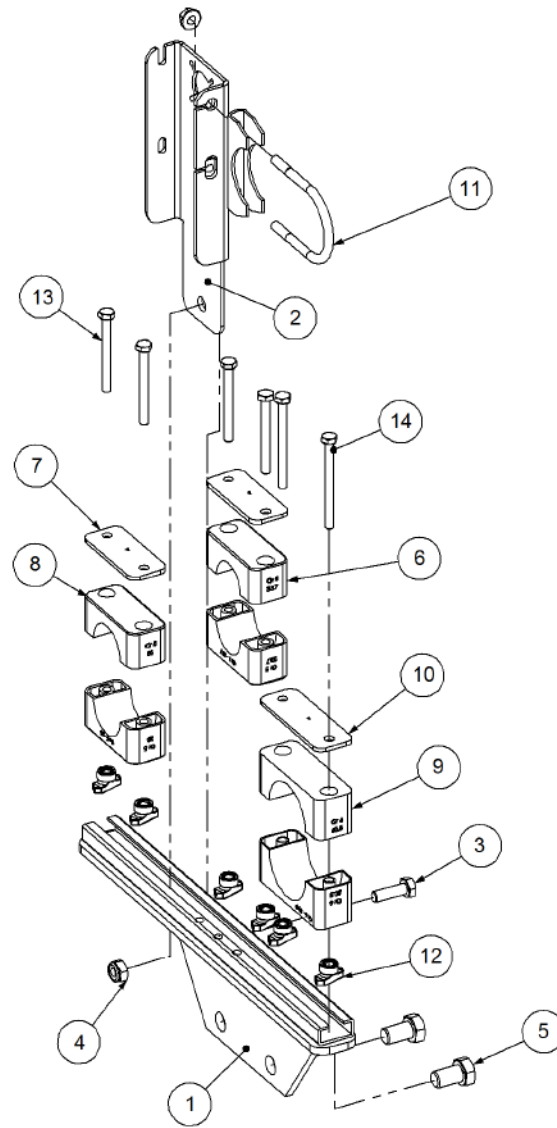

P/N 291600005 Dispatch Kit - Ground Drive

Key	Part Number	Description	Qty
1	235600011	Hose Holder 6 Way	2
2	116503080	Electric Scales	1
3	198691208	Operator's Manual	1
4	199005011	Spray Can - Green	1
5	OZ300C	Ozspray Industry Grade 300gm Aerosol	1
6	193003765	Retainer Clip - Sprocket	1
7	208400034	Metering Unit Blank-Off 100%	6
8	208400033	Metering Unit Blank-Off 66%	6
9	208400032	Metering Unit Blank-Off 33%	6
10	208600058	Metering Unit Blank Off (Canola) LH	3
11	208600060	Metering Unit Blank Off (Canola) RH	3
12	126131405	Sprocket (Plastic) 1/2" BS x 14T - 5/8" ID	1
13	126132106	Sprocket (Plastic) 1/2" BS x 21T - 5/8" ID	1
14	290000032	Sprocket (Plastic) 1/2" BS x 14T - 5/8" ID	1
15	290000031	Sprocket (Plastic) 1/2" BS x 14T - 3/4" ID	1
16	197809005	Weighing Container	1
17	197959535	Blank Off Sponge	9
18	208400045	Crank Handle - Short	1
19	208400095	Crank Handle	1
20	208076050	Air Restrictor	3
21	233260120	Hyd Hose & Electrical Connector Assy	1
22	159424400	Filter Element	1

Key	Part Number	Description	Qty

P/N 233260120 Hyd Hose & Electrical Connector Assy