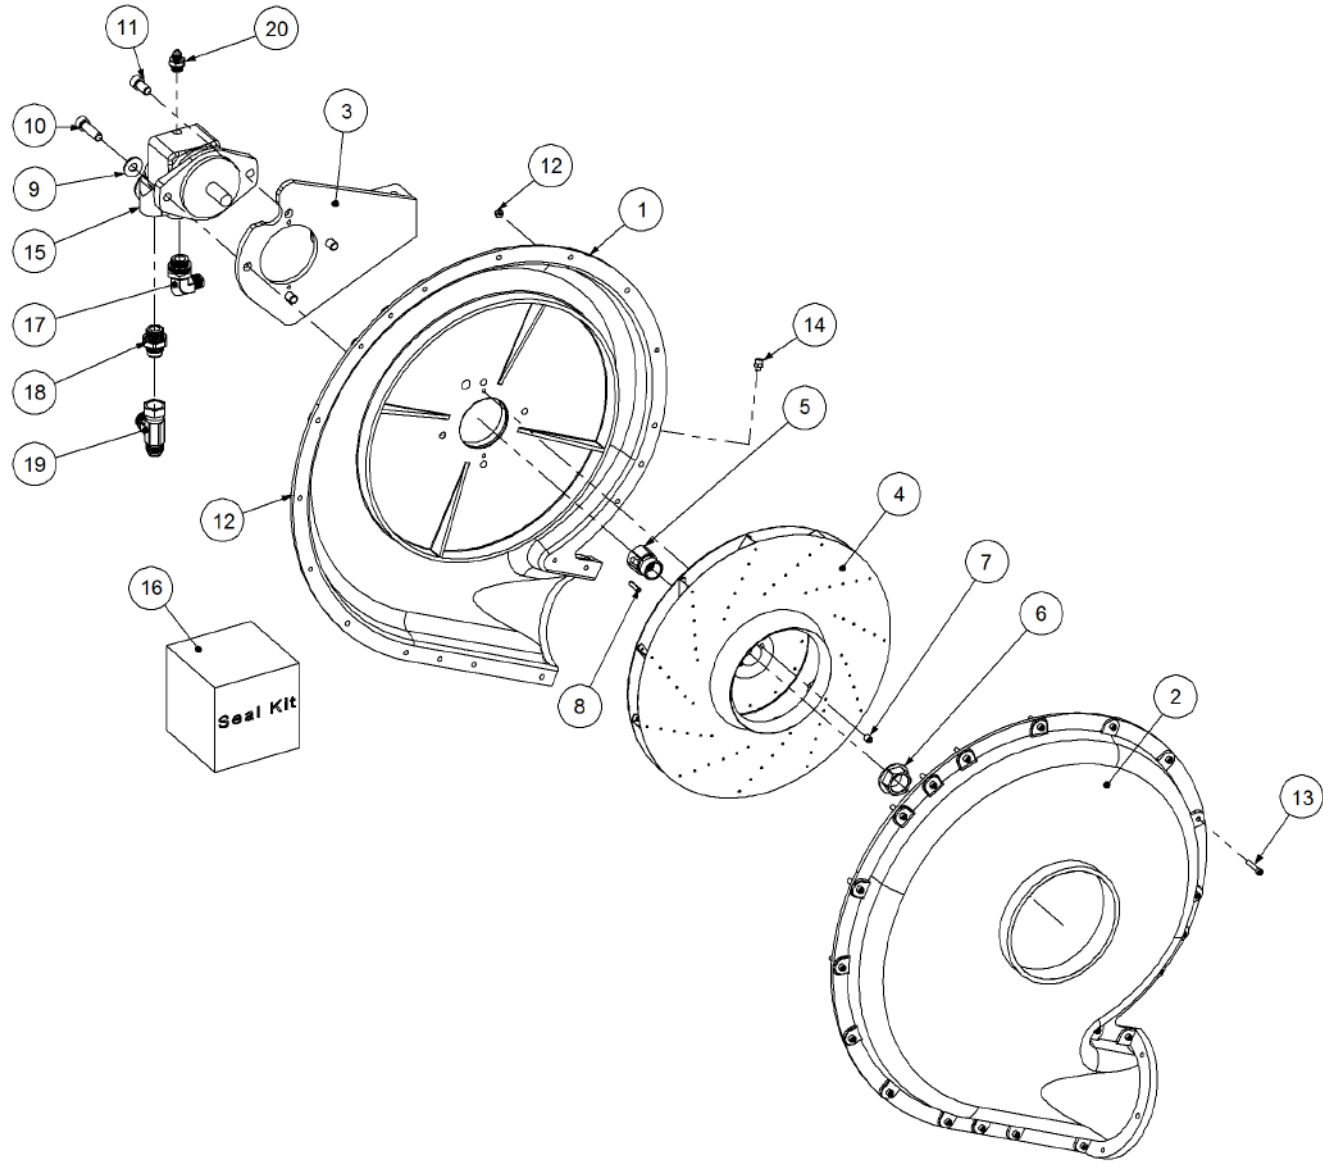

P/N 250902003 Blower - Volvo (90 Deg)

Key	Part Number	Description	Qty
1	259000006	Blower Housing - Drive Side	1
2	259000003	Blower Housing - Intake Side	1
3	259000021	Blower Mount	1
4	259000010	Blower Impeller	1
5	259000032	Blower Taper Bush - 20mm	1
6	259000030	Blower Taper Bush Nut	1
7	013121012	Grub Screw 3/8" UNC x 1/2" (Oval)	2
8	090106025	Roll Pin 1/4" x 1"	2
9	035113250	Flat Washer 1/2" ID	2
10	010113045	Cap Screw 1/2" UNC x 1-3/4"	2
11	010113025	Cap Screw 1/2" UNC x 1"	2
12	030130061	Nut 1/4" UNC Nyloc	20
13	010106032	Cap Screw 1/4" UNC x 1-1/4"	20
14	110110618	Fitting - Connector 1/8" BspM x 6mm Hose	1
15	259111032	Hydraulic Motor - Volvo	1
16	259000060	Seal & Backup Washer Kit suits Volvo	1
17	15210-12C4OMX-S	Fitting - Elbow 90° 7/8" JicM x 3/4" BspM	1
18	15212F4OMX-S	Fitting - Connector 1-1/16" JicM x 3/4" BspM	1
19	15212R6X-S	Fitting - Tee 1-1/16" JicM x 1-1/16" JicM x 1-1/16" JicF	1
20	1526-6F4OMXS	Fitting - Connector 9/16" JicM x 3/8" BspM	1

Key	Part Number	Description	Qty