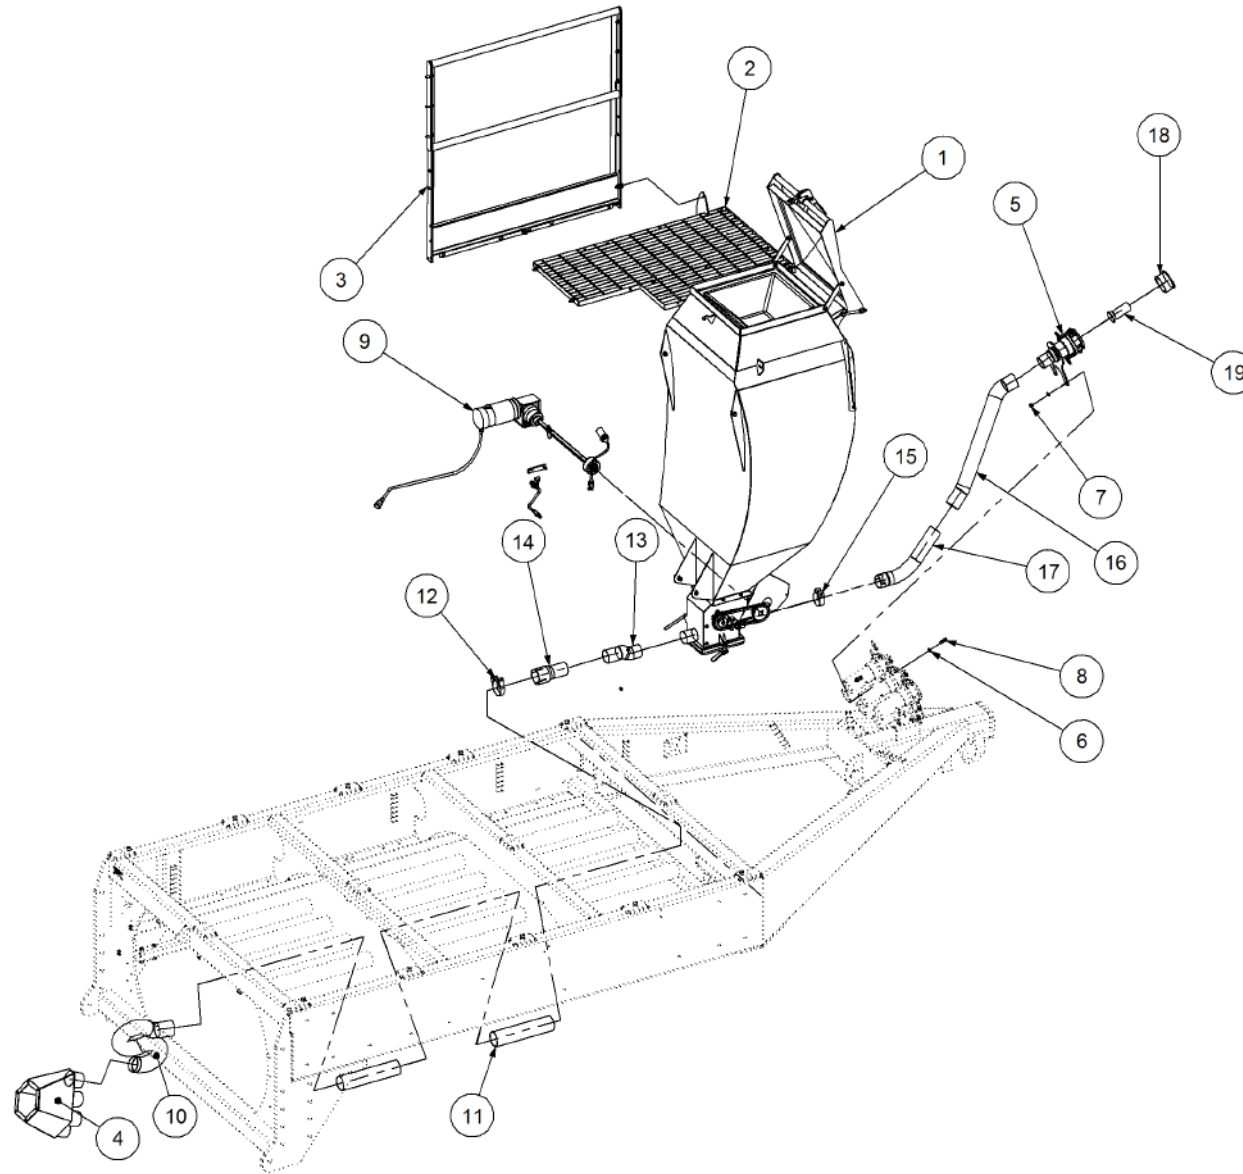

P/N 201450107 SSB Kit - 450L 1 Way Electric Drive

Key	Part Number	Description	Qty	Key	Part Number	Description	Qty
1	201450251	SSB Sub Assembly - 450L 1 Way Electric Drive	1				
2	201450216	SSB Walkway Kit - 450L suits 3 Bin	1				
3	201450211	SSB Handrail Kit - 450L suits 3 Bin	1				
4	259602009	Blower Outlet - 7 Outlet	1				
5	214602051	Breakaway & Coupling Assembly	1				
6	085110000	Flat Washer 10 ID	4				
7	080121000	Nut M10 Nyloc	2				
8	050100308	Bolt Hex Hd M10 x 30	2				
9	290602802	Drive Kit - SSB 300L TQ Electric Drive	1				
10	109400076	Hose Ribbed Bore 76 Dia	1				
11	109400076	Hose Ribbed Bore 76 Dia	2				
12	100074079	Hose Clamp - Mikalor 74 - 79	1				
13	109200064	Hose Ductaflex 63 Dia	1				
14	208000075	Reducer 3" ID x 2-1/2" OD	1				
15	100064067	Hose Clamp - Mikalor 64 - 67	1				
16	109600064	Hose Abrasive Resistant 64 Dia	1				
17	193045212	Elbow 2-1/2" Dia	1				
18	108000075	Plug - 3" Female	1				
19	208063044	Air Restrictor	1