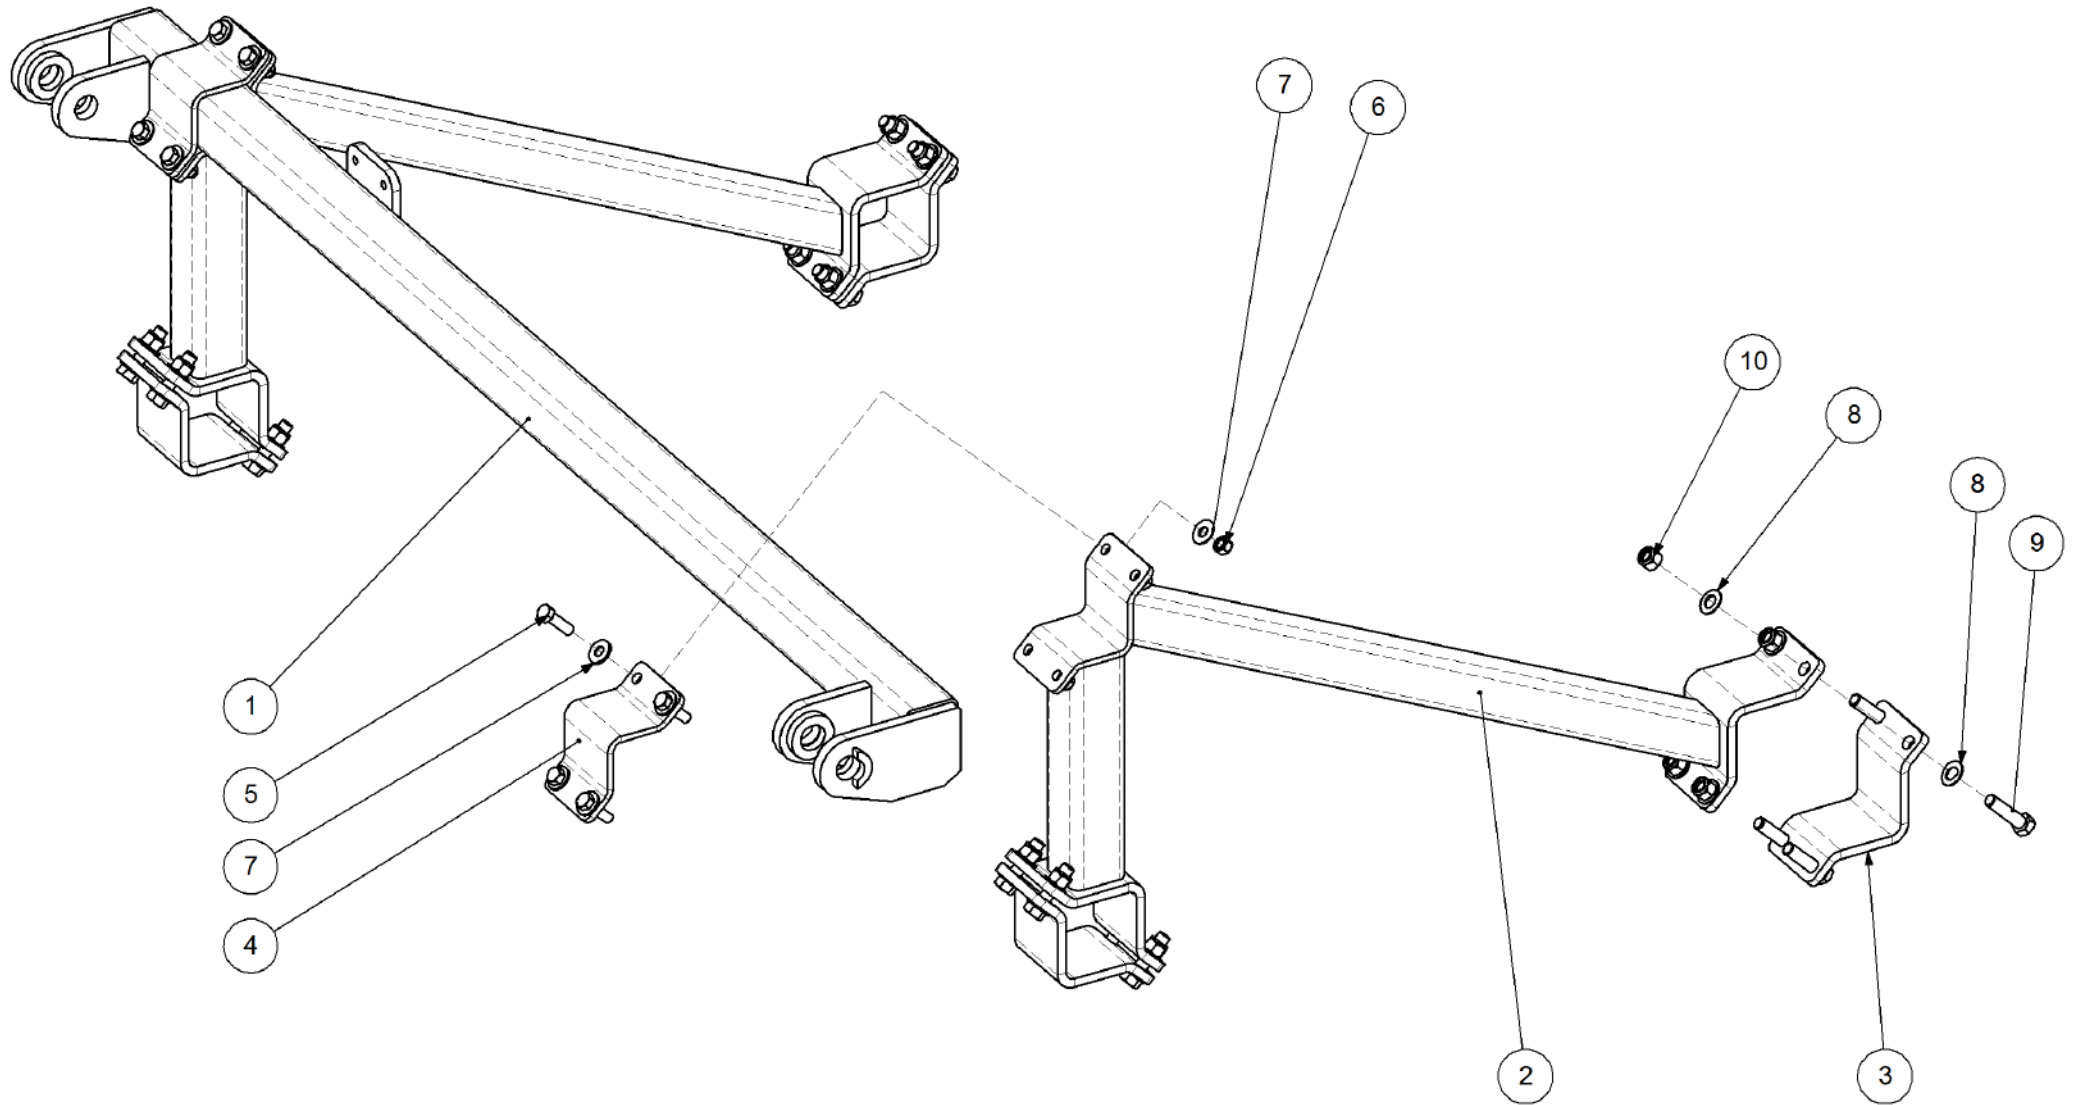

P/N 233600001

Mount Frame Assy - 850 Bar Crs

Key	Part Number	Description	Qty
1	330331009	Cross Beam	1
2	233600002	Rear Brace - 850mm	2
3	330331016	Clamp Plate - 100 x 100 RHS	4
4	330331015	Clamp Plate - 75 x 75 RHS	2
5	000130505	Bolt Hex Hd 1/2" UNC x 2"	8
6	030130131	Nut 1/2" UNC Nyloc	8
7	035113250	Flat Washer 1/2" ID	16
8	035116351	Flat Washer 5/8" ID	32
9	000160635	Bolt Hex Hd 5/8" UNC x 2-1/2"	16
10	030130161	Nut 5/8" UNC Nyloc	16

Key	Part Number	Description	Qty