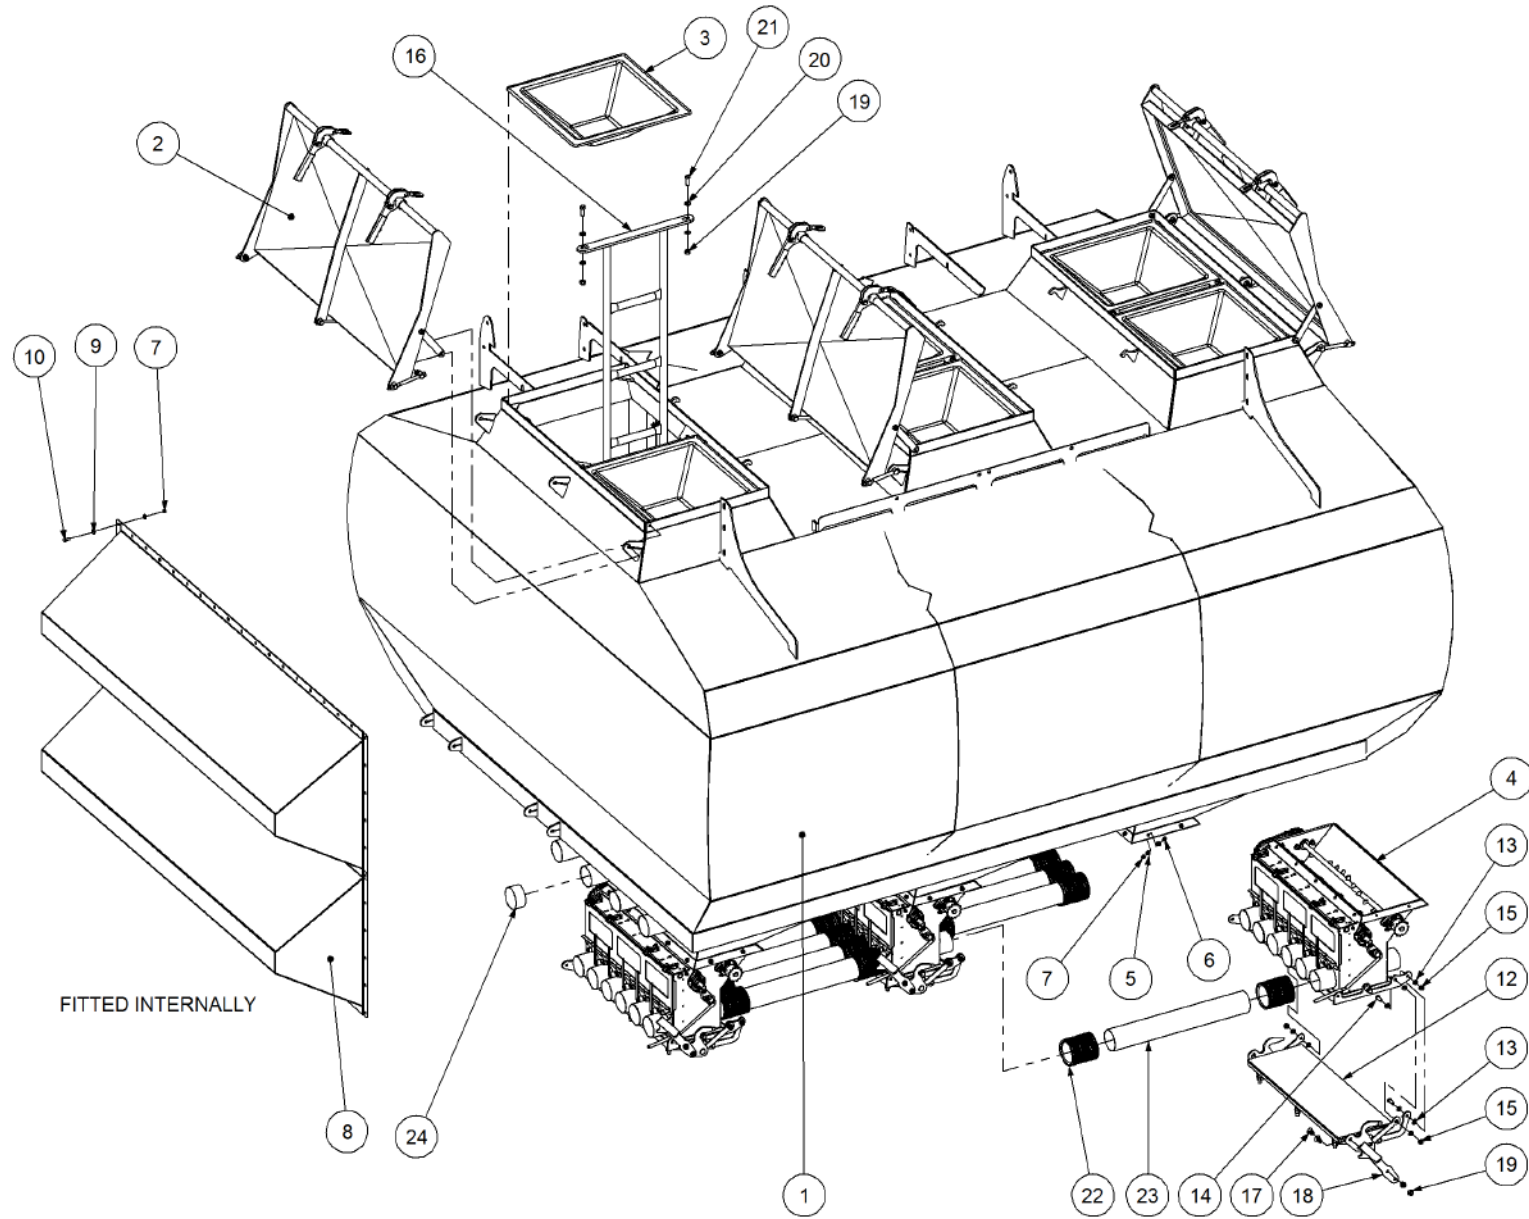

P/N 200903250

Bin Sub Assembly - 9000 3 Bin

Key	Part Number	Description	Qty
1	200903001	Bin - 9000 3 Bin	1
2	203900000	Lid Assy - Large	3
3	203155001	Wire Basket	6
4	208600001	Metering Unit Assy - 6 Way (less Bottom Door)	3
5	035106151	Flat Washer 1/4" ID	69
6	010106012	Cap Screw 1/4" UNC x 1/2"	42
7	030130061	Nut 1/4" UNC Nyloc	173
8	207902001	Bin Divider	4
9	035106161	Flat Washer 1/4" ID	336
10	000060195	Bolt Hex Hd 1/4" UNC x 3/4"	168
11	030110061	Nut 1/4" UNC	22
12	208600023	Bottom Door & Shaft - 6 Way	3
13	085108000	Flat Washer 8 ID	27
14	050080258	Bolt Hex Hd M8 x 25	9
15	080120800	Nut M8 Nyloc	9
16	202901001	Internal Ladder	3
17	062110025	Cap Screw Csk Hd M10 x 25	6
18	208400065	Metering Unit Bottom Door Handle	3
19	080121000	Nut M10 Nyloc	12
20	085110000	Flat Washer 10 ID	12
21	050100308	Bolt Hex Hd M10 x 30	6
22	208000090	Joiner Hose	24
23	208000540	Metering Unit Flow Thru Tube	12
24	197000762	Blank Off Cap 3" Black	6

Key	Part Number	Description	Qty