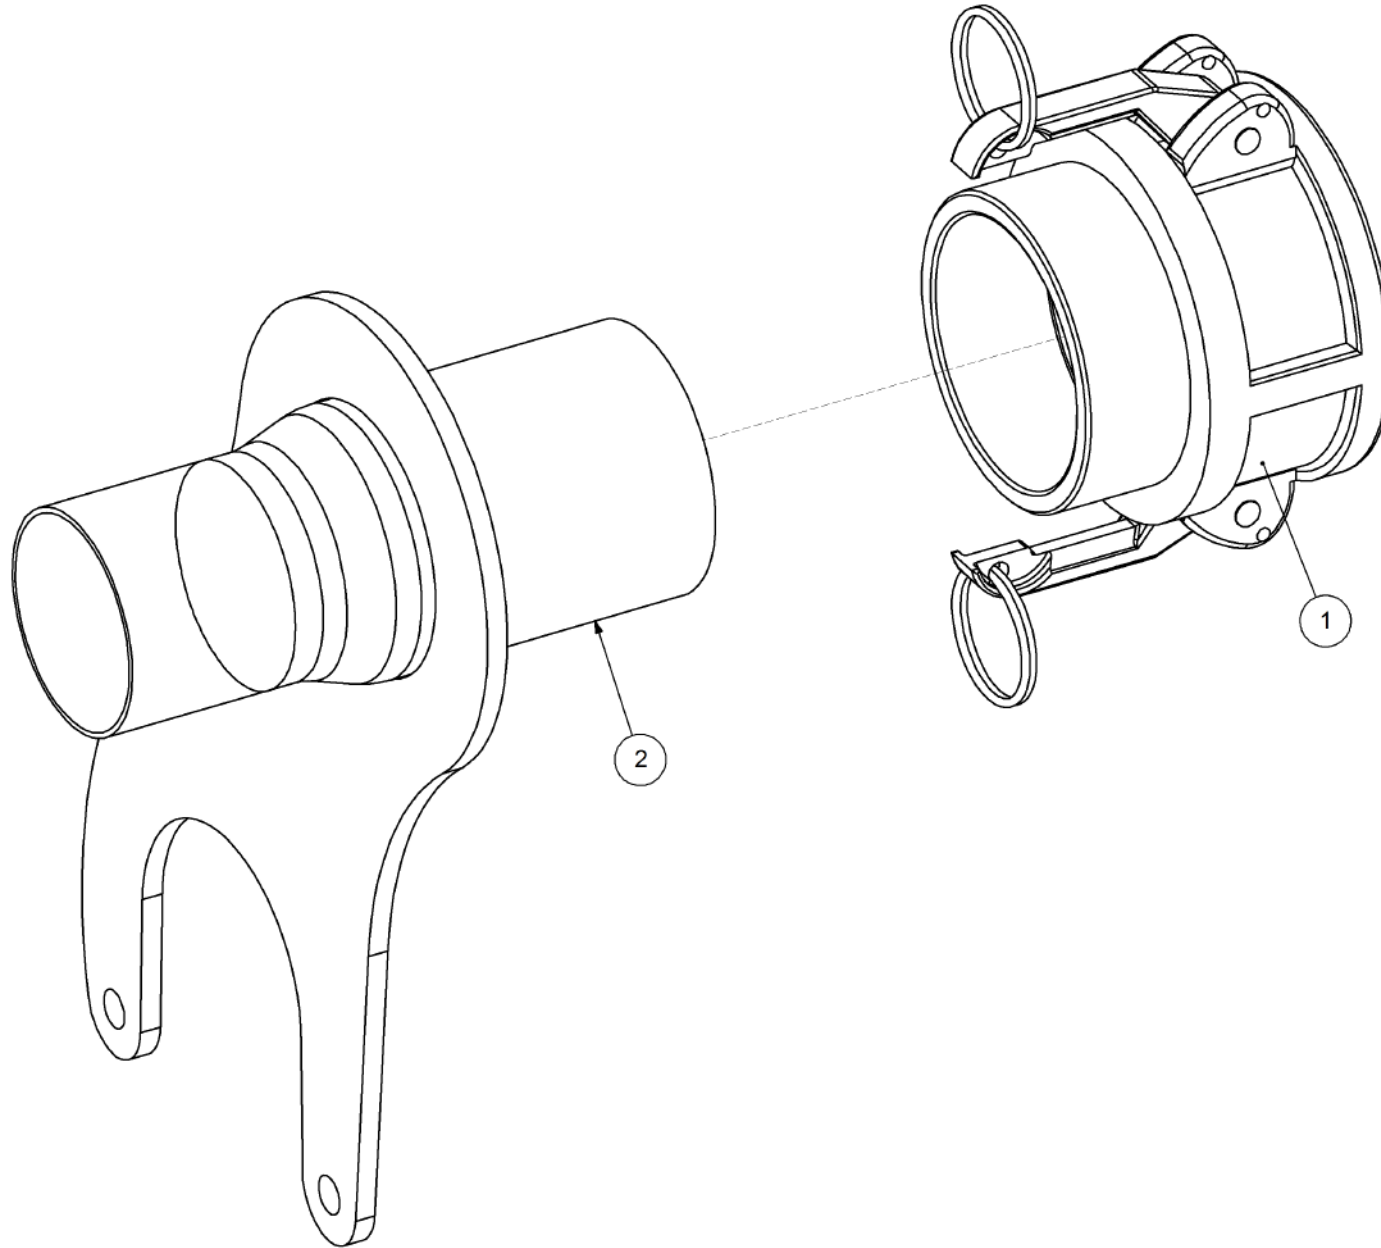

P/N 214602051

Breakaway & Coupling Assembly

Key	Part Number	Description	Qty
1	108000176	Coupling - 3" Female	1
2	214602052	Camloc Breakaway - SSB	1

Key	Part Number	Description	Qty