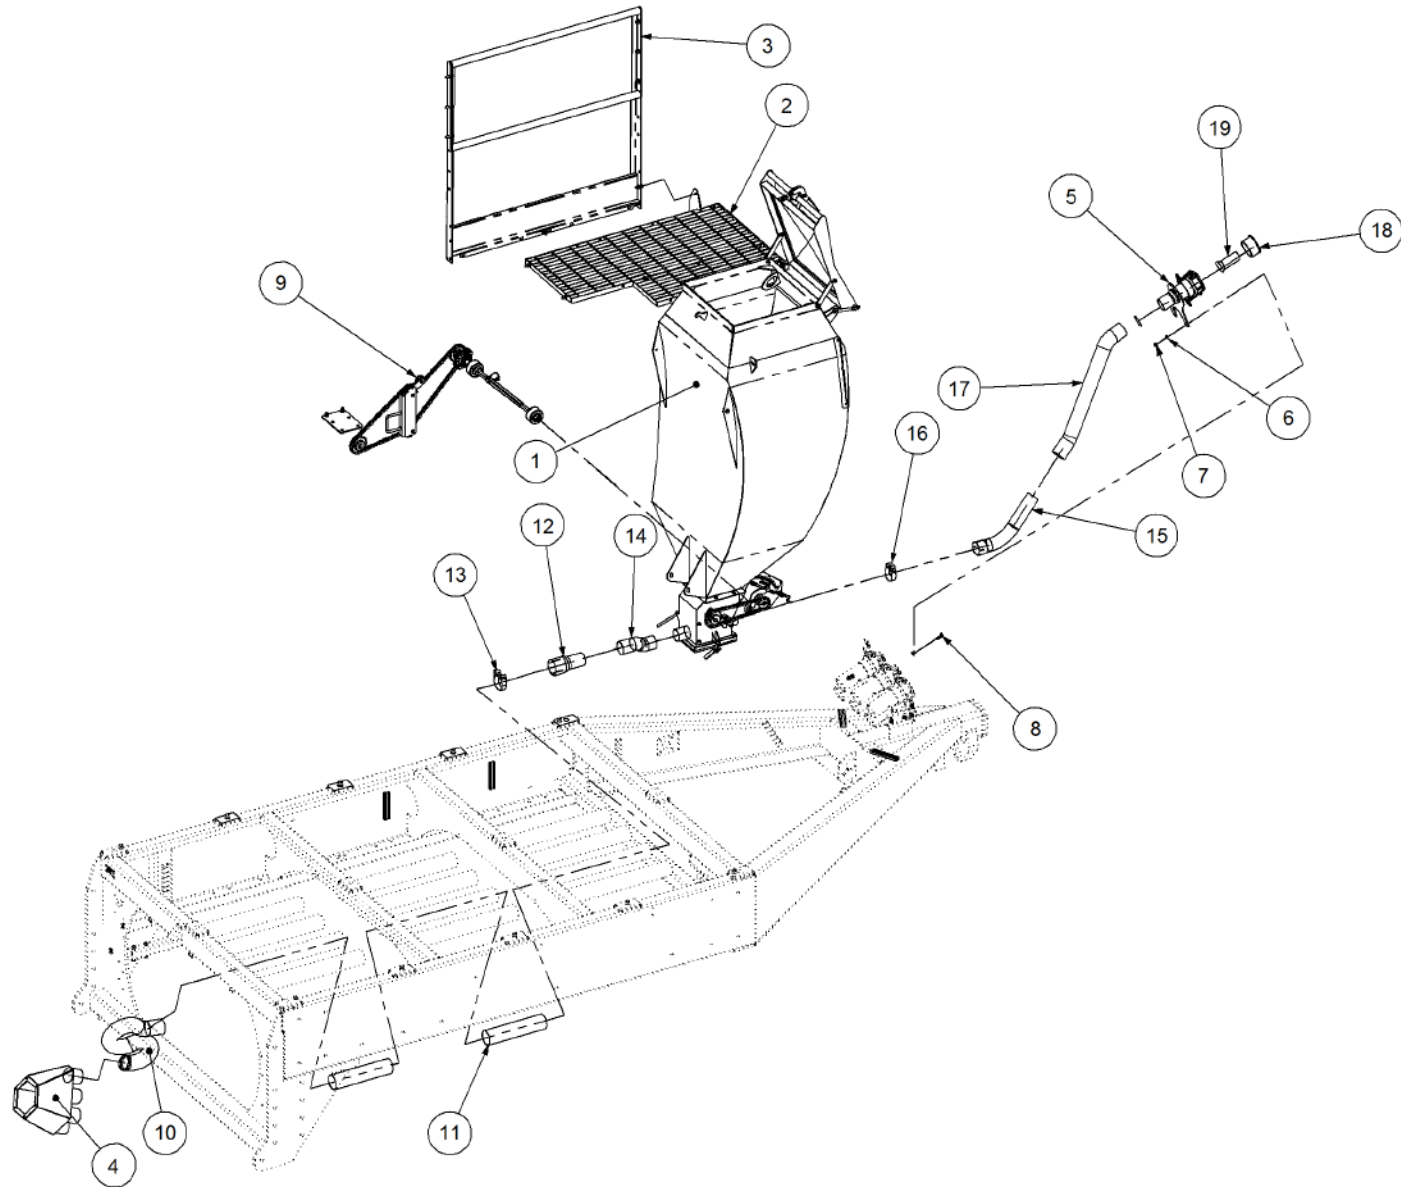

P/N 201450106 SSB Kit - 450L 1 Way Ground Drive

Key	Part Number	Description	Qty
1	201450250	SSB Sub Assembly - 450L 1 Way Ground Drive	1
2	201450216	SSB Walkway Kit - 450L suits 3 Bin	1
3	201450211	SSB Handrail Kit - 450L suits 3 Bin	1
4	259602009	Blower Outlet - 7 Outlet	1
5	214602051	Breakaway & Coupling Assembly	1
6	085110000	Flat Washer 10 ID	4
7	080121000	Nut M10 Nyloc	2
8	050100308	Bolt Hex Hd M10 x 30	2
9	290603800	Drive Kit - SSB 300L TQ/TR Ground Drive	1
10	109400076	Hose Ribbed Bore 76 Dia	1
11	109400076	Hose Ribbed Bore 76 Dia	2
12	208000075	Reducer 3" ID x 2-1/2" OD	1
13	100074079	Hose Clamp - Mikalor 74 - 79	1
14	109200064	Hose Ductaflex 63 Dia	1
15	193045212	Elbow 2-1/2" Dia	1
16	100064067	Hose Clamp - Mikalor 64 - 67	1
17	109600064	Hose Abrasive Resistant 64 Dia	1
18	108000075	Plug - 3" Female	1
19	208063044	Air Restrictor	1

Key	Part Number	Description	Qty