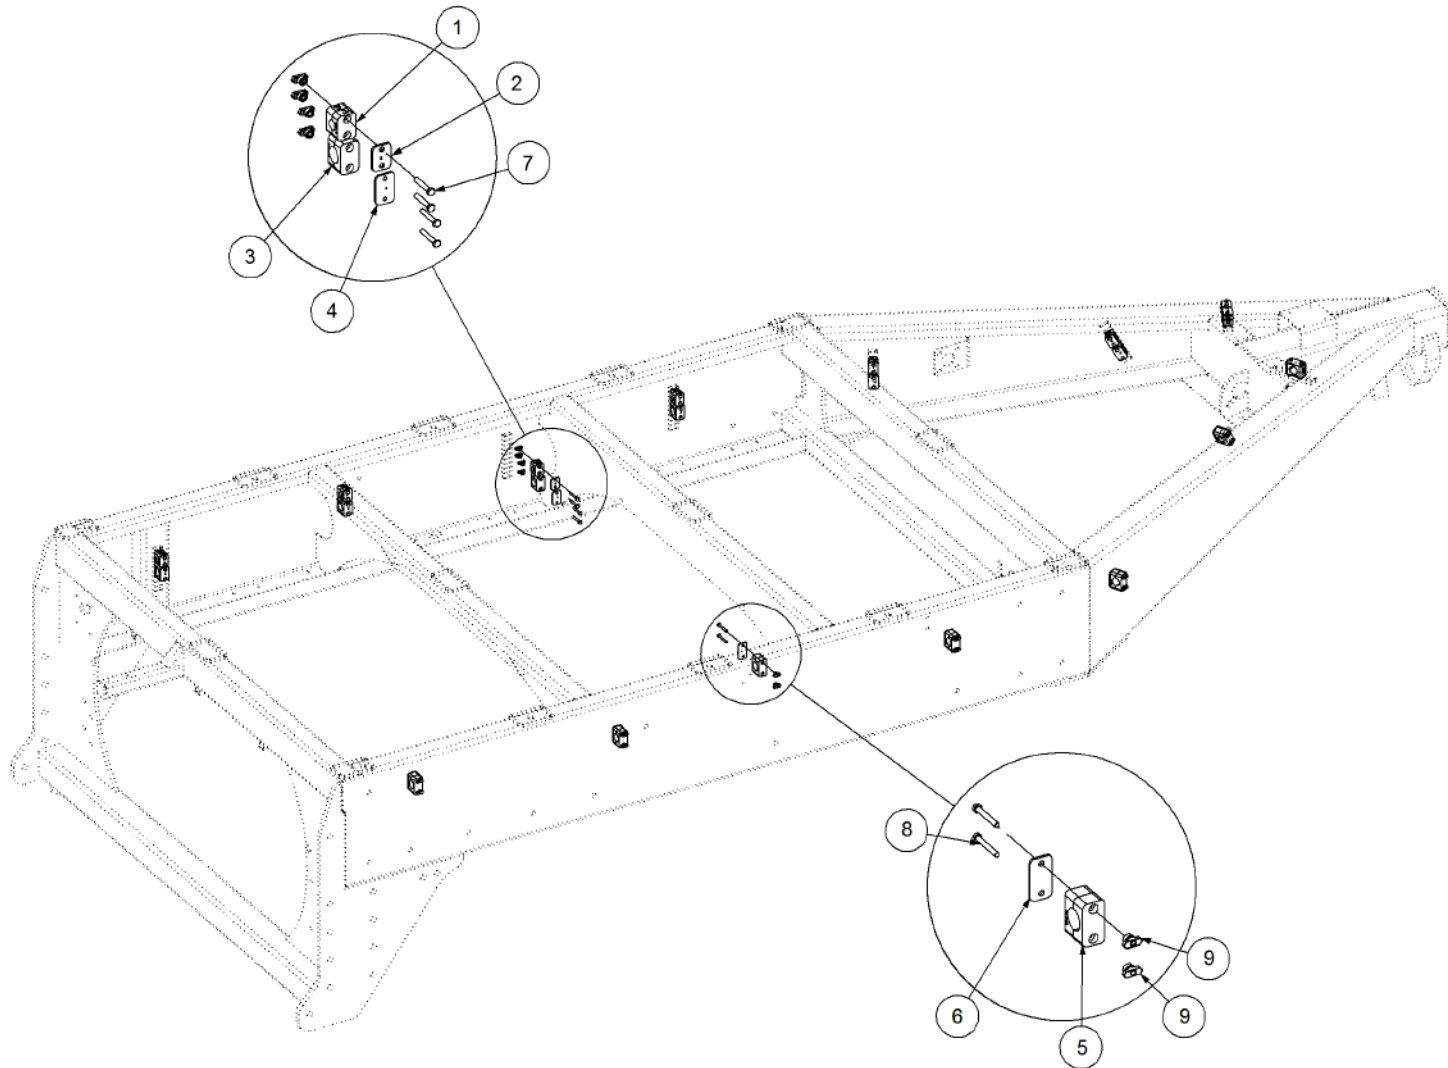

Key	Part Number	Description	Qty
-----	-------------	-------------	-----

P/N 156590005 Stauff Clamp Kit

Key	Part Number	Description	Qty
1	156142160	Clamp Pipe Single 16 Dia	7
2	156162000	Clamp Top Plate	7
3	156143254	Clamp Pipe Single 25.4 Dia	7
4	156163000	Clamp Top Plate	7
5	156144280	Clamp Pipe Single 28 Dia	7
6	156164000	Clamp Top Plate	7
7	050060408	Bolt Hex Hd M6 x 40	28
8	050060458	Bolt Hex Hd M6 x 45	14
9	156180006	Stauff Rail Nut M6	42