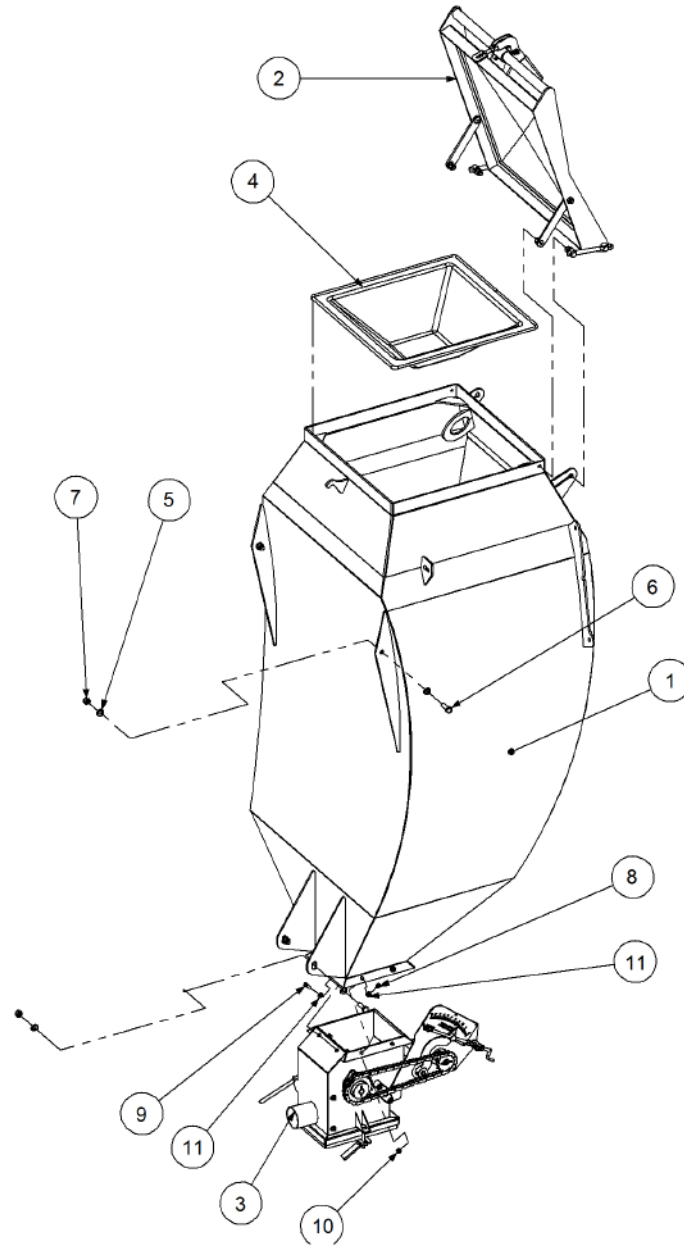

P/N 201450250 SSB Sub Assembly - 450L 1 Way Ground Drive

Key	Part Number	Description	Qty
1	201450001	Small Seeds Box - 450L	1
2	203150000	Lid Assy - Medium	1
3	208102000	Metering Unit SSB - 1 Way Ground Drive	1
4	203155001	Wire Basket	1
5	085110000	Flat Washer 10 ID	8
6	050100308	Bolt Hex Hd M10 x 30	4
7	080121000	Nut M10 Nyloc	4
8	010106012	Cap Screw 1/4" UNC x 1/2"	6
9	010106019	Cap Screw 1/4" UNC x 3/4"	2
10	030110061	Nut 1/4" UNC	6
11	035106151	Flat Washer 1/4" ID	8

Key	Part Number	Description	Qty