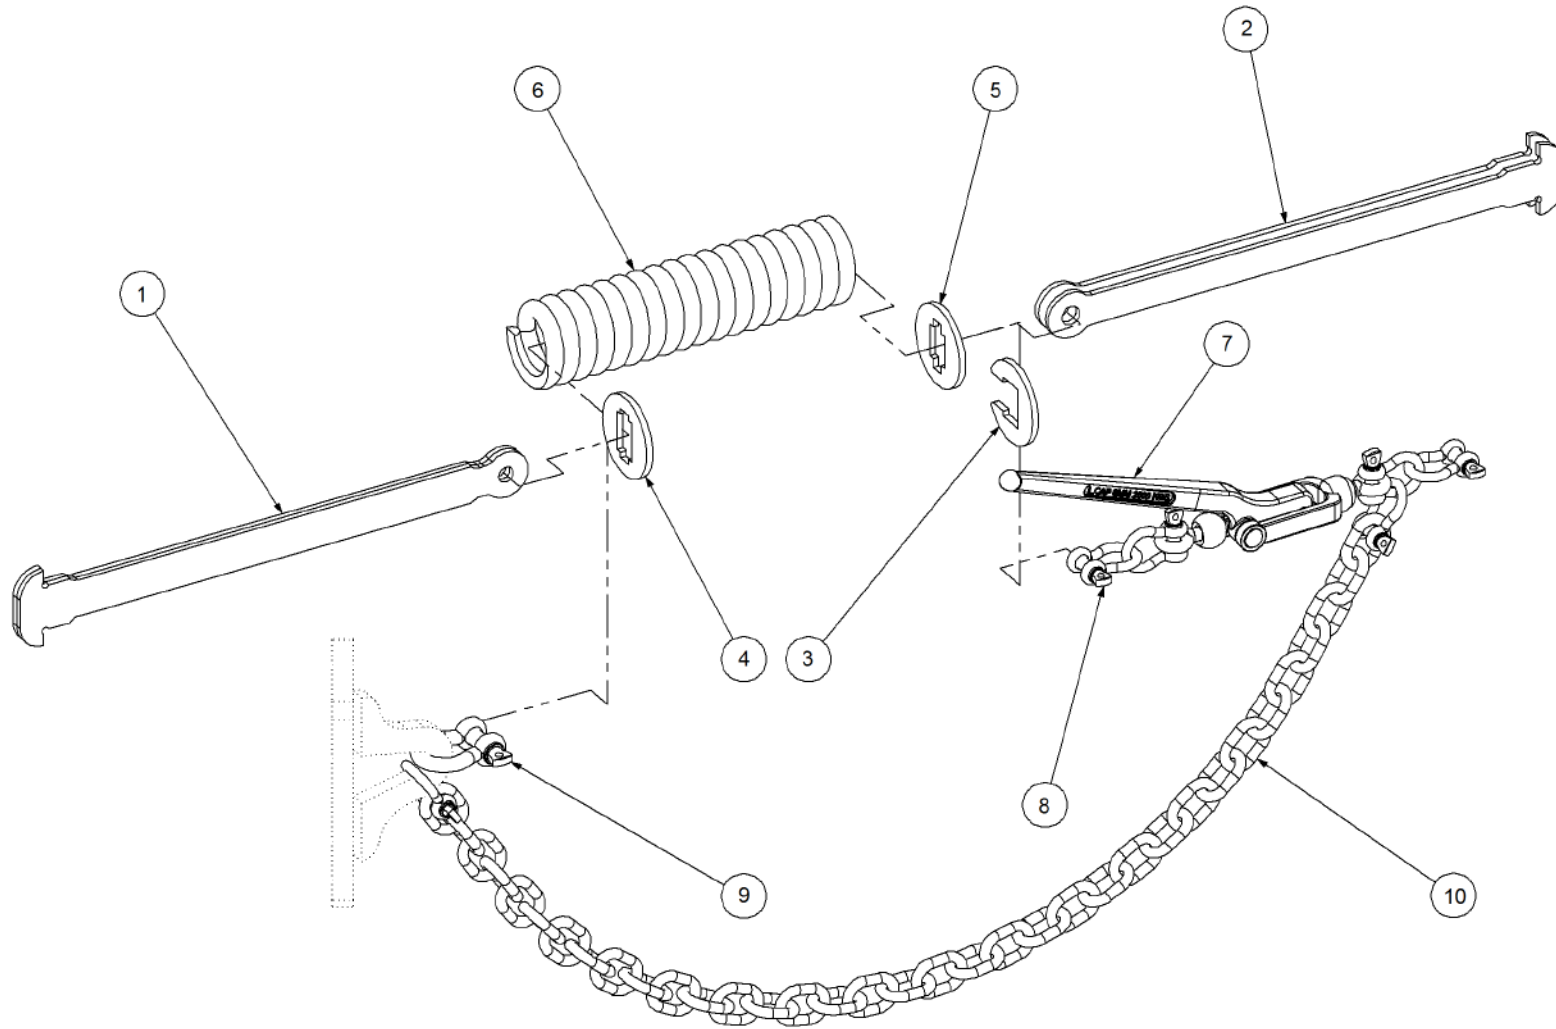

P/N 233260010 Load Binder Assy

P/N 233260010 Load Binder Assy

Key	Part Number	Description	Qty
1	233260011	Centre Plate	2
2	233260012	Outer Plate	2
3	233260013	Locking Clip	1
4	233260014	Centre Guide Plate	1
5	233260015	Centre Guide Plate - Outer	1
6	124140320	Compression Spring 41 ID	1
7	099434506	Load Binder	1
8	099308100	Bow Shackle 8mm	6
9	099311130	Bow Shackle 11mm	1
10	233260016	Chain - 35L	1

Key	Part Number	Description	Qty