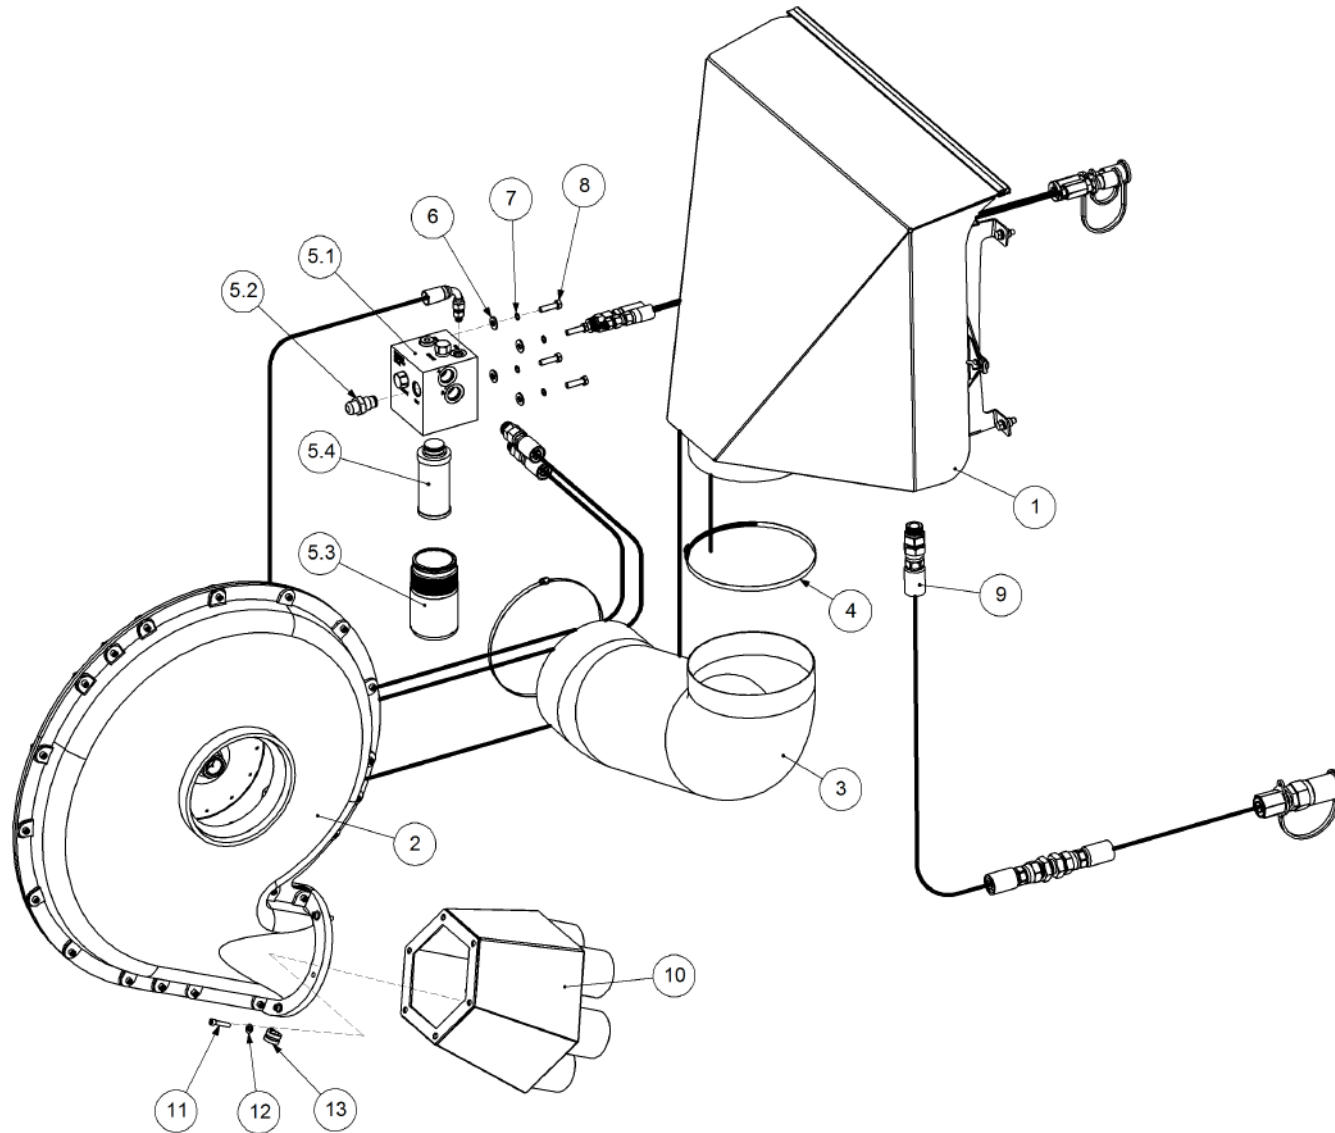

P/N 25000002 Blower Kit - Volvo

P/N 25000002 Blower Kit - Volvo

Key	Part Number	Description	Qty
1	205600010	Cooler Assy	1
2	250902003	Blower - Volvo (90 Deg)	1
3	205001000	Hose - 8" Nyladuct	1
4	101178229	Hose Clamp - 178 - 229	2
5	254000002	Anti Cavity Manifold	1
5.1	161000003	Anti Cavity Manifold	1
5.2	161000005	HI-VT Indicator	1
5.3	254000001	Filter Bowl	1
5.4	159424400	Filter Element	1
6	085108000	Flat Washer 8 ID	4
7	086108000	Spring Washer 8 ID	4
8	050080308	Bolt Hex Hd M8 x 30	4
9	150000042	Hydraulic Hose & Fittings Kit	1
10	259602000	Blower Outlet - 6 Outlet	1
11	010106032	Cap Screw 1/4" UNC x 1-1/4"	6
12	035106151	Flat Washer 1/4" ID	6
13	115001351	Cable Clamp 18mm	1

Key	Part Number	Description	Qty