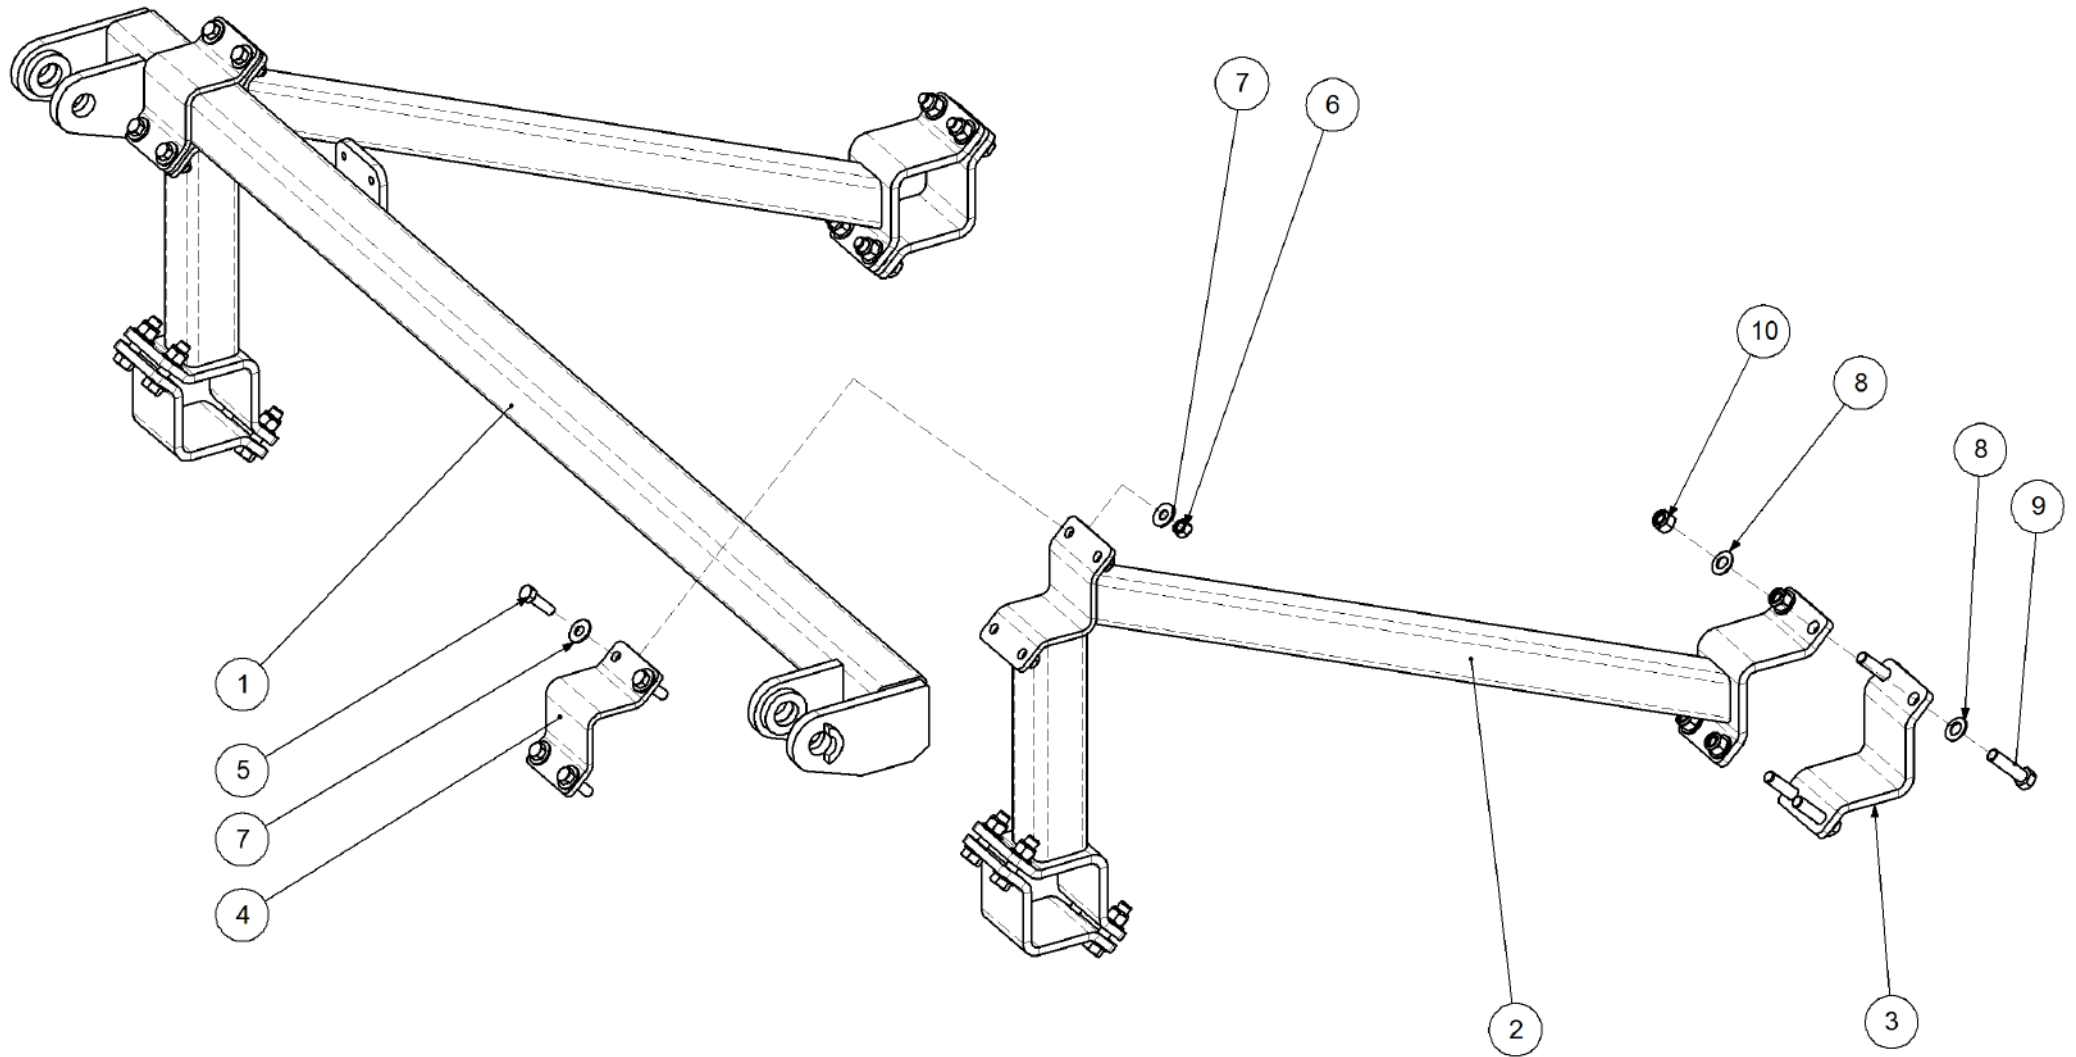

P/N 233600006

Mount Frame Assy - 950 Bar Crs

Key	Part Number	Description	Qty
1	330331009	Cross Beam	1
2	233600007	Rear Brace - 950mm	2
3	330331016	Clamp Plate - 100 x 100 RHS	4
4	330331015	Clamp Plate - 75 x 75 RHS	2
5	000130505	Bolt Hex Hd 1/2" UNC x 2"	8
6	030130131	Nut 1/2" UNC Nyloc	8
7	035113250	Flat Washer 1/2" ID	16
8	035116351	Flat Washer 5/8" ID	32
9	000160635	Bolt Hex Hd 5/8" UNC x 2-1/2"	16
10	030130161	Nut 5/8" UNC Nyloc	16

Key	Part Number	Description	Qty