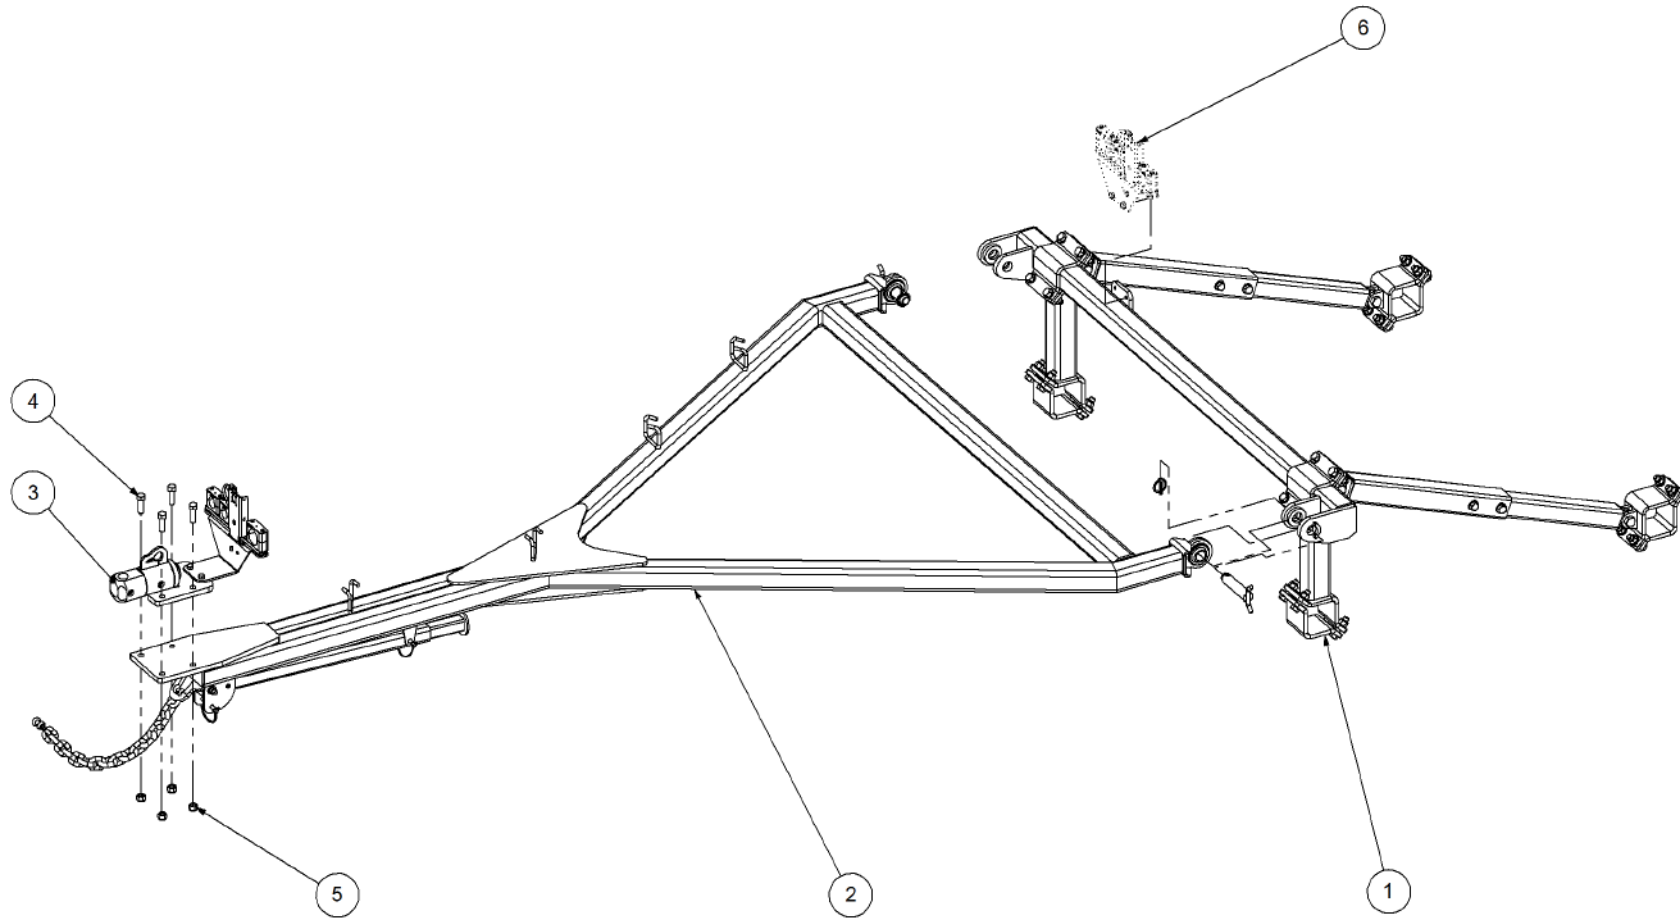

Key	Part Number	Description	Qty
------------	--------------------	--------------------	------------

P/N 233600090

A Frame Pull Kit - suits 4500 TQC

Key	Part Number	Description	Qty
1	233600031	Mount Frame Assy - Universal 3" x 3" RHS	1
2	305100206	Rear 'A' Frame Assy (4500 TQ)	1
3	233390030	Swivel Hitch	1
4	000160505	Bolt Hex Hd 5/8" UNC x 2"	4
5	030130161	Nut 5/8" UNC Nyloc	4
6	233260120	Hyd Hose & Electrical Connector Assy	1