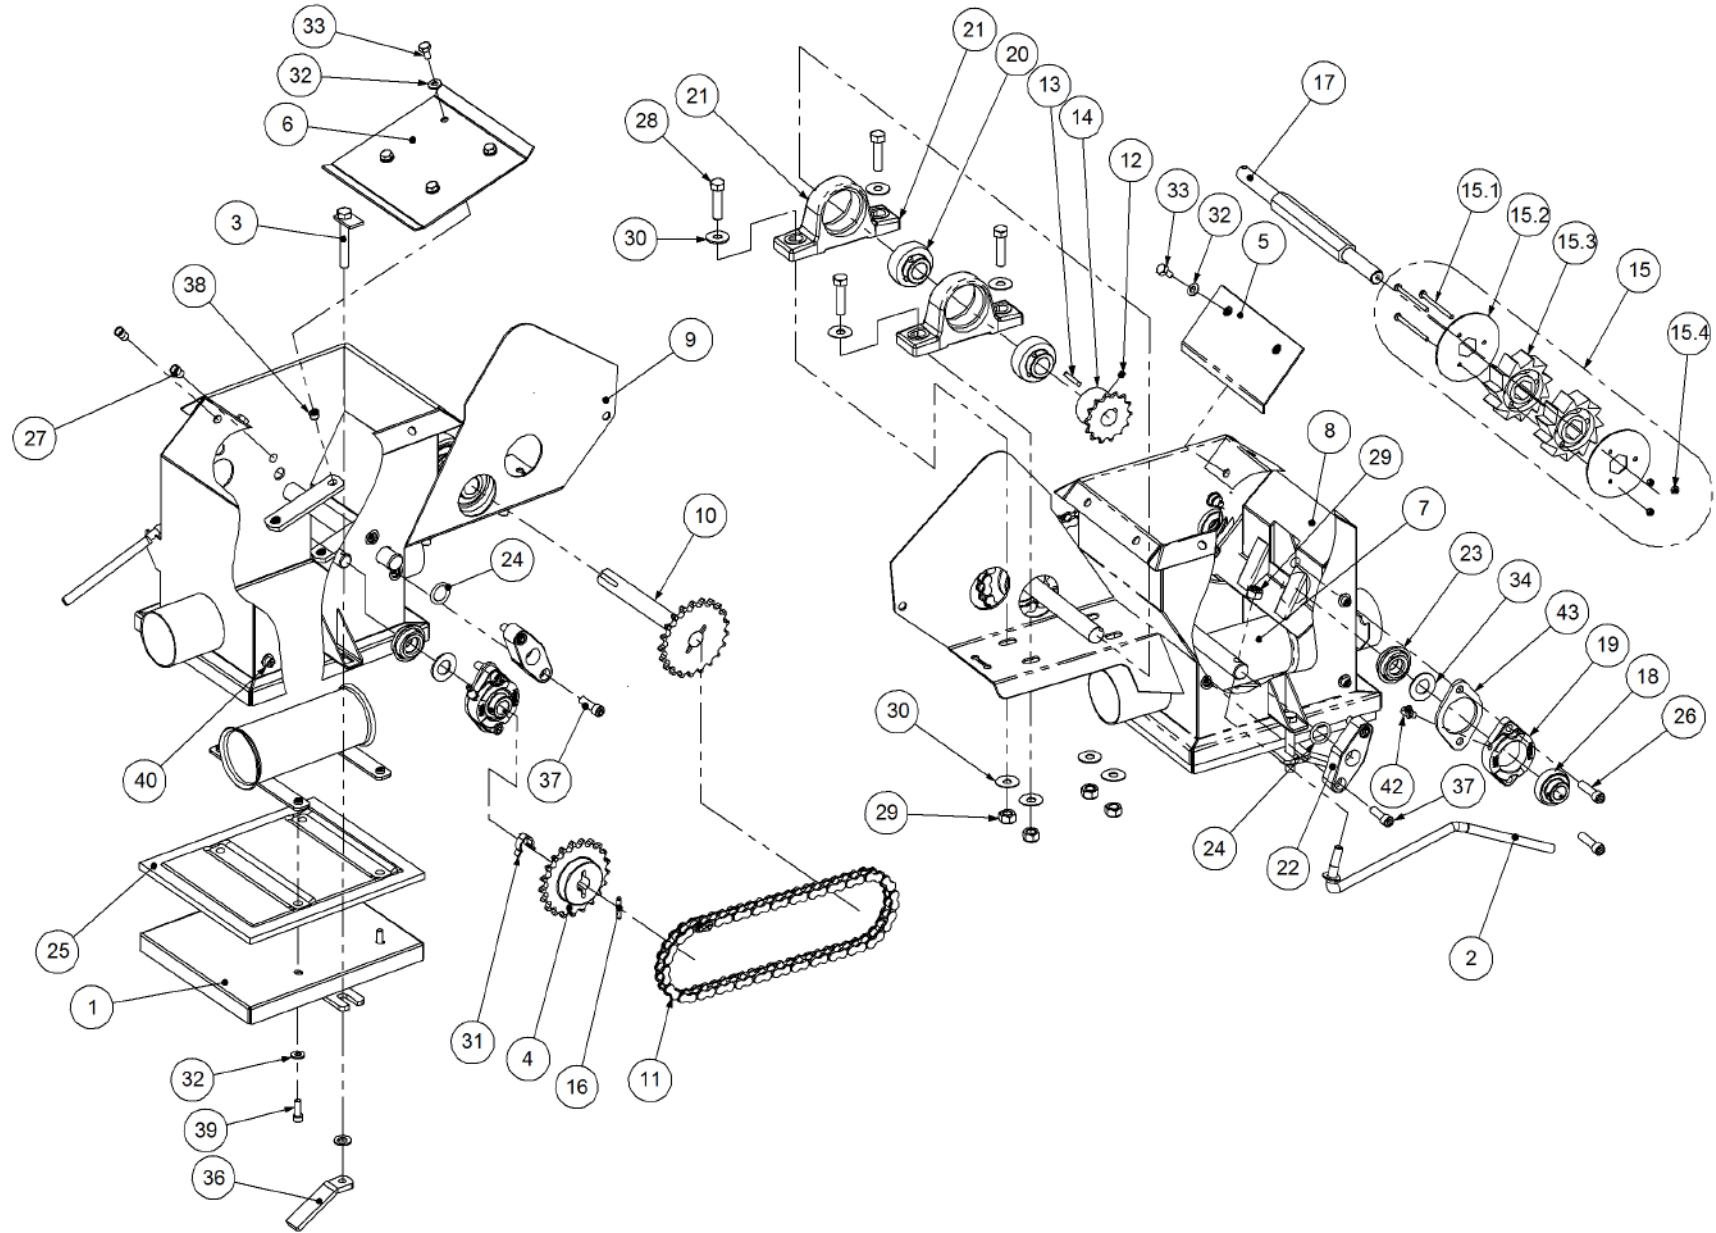

P/N 208103000 Metering Unit SSB - 1 Way Electric Drive

Key	Part Number	Description	Qty	Key	Part Number	Description	Qty
1	208100026	Bottom Door - SSB	1	29	030130101	Nut 3/8" UNC Nyloc	5
2	208100051	Cleanout Door Handle - SSB	1	30	035110251	Flat Washer 3/8" ID	8
3	208100061	Bottom Door Bolt - SSB	2	31	193003765	Retainer Clip - Sprocket	1
4	208100095	Sprocket (Plastic) 1/2" BS x 21T	1	32	035106151	Flat Washer 1/4" ID	14
5	208100071	Coarse Seeds Plate - SSB	1	33	000060135	Bolt Hex Hd 1/4" UNC x 1/2"	6
6	208100047	Clean Out Door - SSB	1	34	035316320	Flat Washer 5/8" ID S/Steel	2
7	208100028	Flow Through Tube	1	35	035110191	Flat Washer 3/8" ID	2
8	208100020	Port Plate - 1 Way	1	36	208100060	Handle - Bottom Door Fastener	2
9	208102002	Metering Unit SSB - 1 Way	1	37	010208025	Cap Screw 5/16" BSW x 1"	4
10	290602070	Drive Shaft & Sprocket - SSB	1	38	030170061	Nut 1/4" UNC Huck	4
11	290600899	Chain 1/2" AS Simplex	1	39	010106019	Cap Screw 1/4" UNC x 3/4"	4
12	013110613	Grub Screw 1/4" UNC x 1/2"	1	40	010106012	Cap Screw 1/4" UNC x 1/2"	4
13	182047430	Key 4.75 x 4.75 x 30mm	1	41	030170081	Nut 5/16" UNC Huck	8
14	290000031	Sprocket (Plastic) 1/2" BS x 14T - 3/4" ID	1	42	111206675	Grease Nipple 1/4" UNF - 67.5°	2
15	208100092	Spool Assy - SSB	1	43	197001626P	Gasket (Small) - Bearing	2
15.1	059604060	Bolt Pan Hd M4 x 60	3				
15.2	193001905	Spool Washer	2				
15.3	197018845	Spool	2				
15.4	080310041	Nut M4 S/Steel	3				
16	090105025	Roll Pin 3/16" x 1"	1				
17	208100100	Spool Shaft - SSB	1				
18	135320210	Bearing - 5/8" ID	2				
19	136520300	Bearing Housing	2				
20	135420412	Bearing - 3/4" ID	2				
21	136420500	Bearing Housing - Pillow Block	2				
22	137308846	Bush	2				
23	197161687	Seal 5/8" ID	2				
24	197192535	O'Ring 3/4" ID x 1" OD x 0.139"	2				
25	208100016	Door Rubber - SSB	1				
26	010208032	Cap Screw 5/16" BSW x 1-1/4"	4				
27	030170001	Nut 1/4" UNC Huck	2				
28	000100385	Bolt Hex Hd 3/8" UNC x 1-1/2"	4