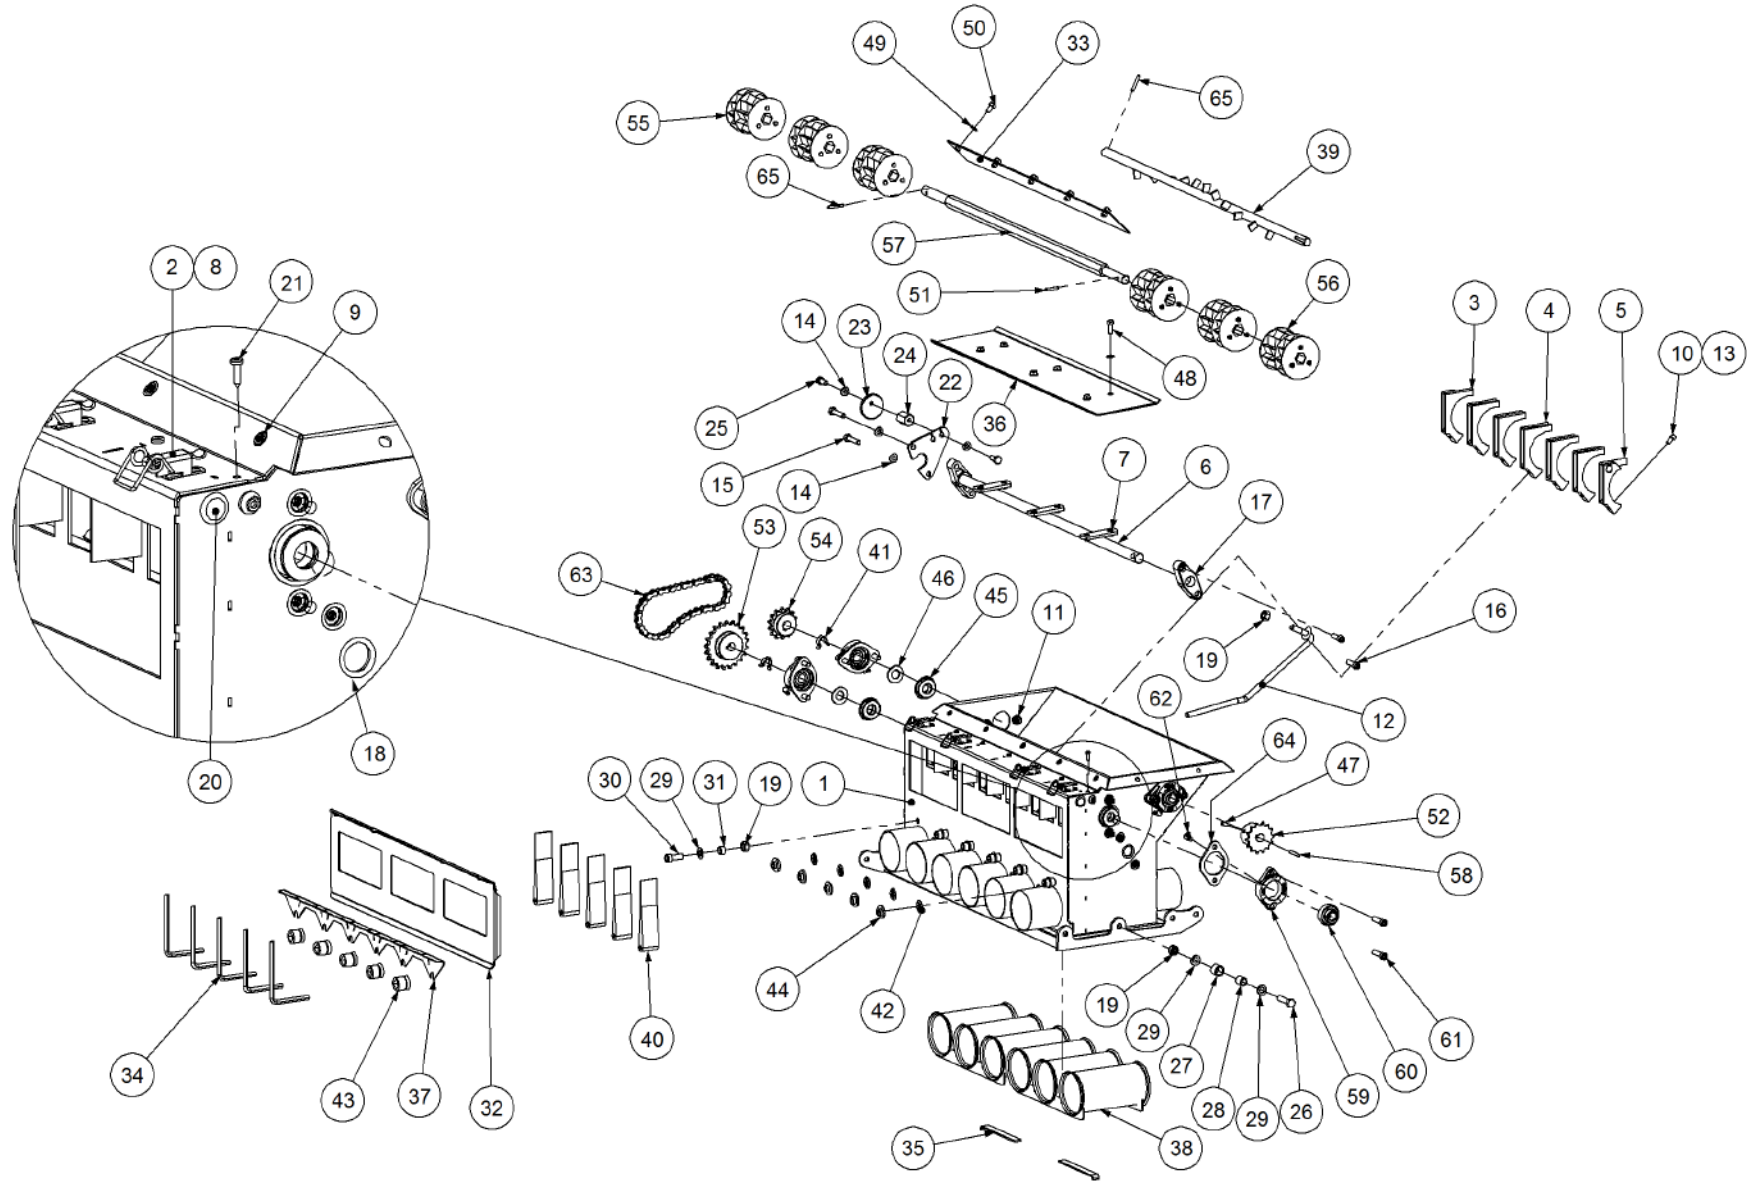

P/N 208600001 Metering Unit Assy - 6 Way (less Bottom Door)

P/N 208600001 Metering Unit Assy - 6 Way (less Bottom Door)

Key	Part Number	Description	Qty	Key	Part Number	Description	Qty
1	208600002	Metering Unit Body - 6 Way	1	38	208600063	Flow Thru Tube	2
2	193020504	Over Centre Clamp	4	39	208600081	Agitator Shaft - 6 Way	1
3	208400128	Spool Divider - LH	1	40	193008851	Vane - Metering Unit	5
4	208400126	Spool Divider	5	41	193003765	Retainer Clip - Sprocket	2
5	208400127	Spool Divider - RH	1	42	193001761	Retainer Clip	5
6	208600054	Cleanout Door Shaft Assy - 6 Way	1	43	208400125	Seal Assy	5
7	030170061	Nut 1/4" UNC Huck	6	44	137308858	Bush 8mm	5
8	094303000	Pop Rivet 1/8" S/Steel	8	45	197161687	Seal 5/8" ID	4
9	030170061	Nut 1/4" UNC Huck	12	46	035316320	Flat Washer 5/8" ID S/Steel	4
10	010106012	Cap Screw 1/4" UNC x 1/2"	9	47	013110613	Grub Screw 1/4" UNC x 1/2"	1
11	030170081	Nut 5/16" UNC Huck	12	48	000060195	Bolt Hex Hd 1/4" UNC x 3/4"	6
12	208400051	Cleanout Door Handle	1	49	035106151	Flat Washer 1/4" ID	13
13	030130061	Nut 1/4" UNC Nyloc	2	50	000060135	Bolt Hex Hd 1/4" UNC x 1/2"	5
14	035108161	Flat Washer 5/16" ID	4	51	090105025	Roll Pin 3/16" x 1"	1
15	000080385	Bolt Hex Hd 5/16" UNC x 1-1/2"	2	52	290000032	Sprocket (Plastic) 1/2" BS x 14T - 5/8" ID	1
16	010208025	Cap Screw 5/16" BSW x 1"	2	53	126132106	Sprocket (Plastic) 1/2" BS x 21T - 5/8" ID	1
17	137308846	Bush	2	54	126131405	Sprocket (Plastic) 1/2" BS x 14T - 5/8" ID	1
18	197192535	O'Ring 3/4" ID x 1" OD x 0.139"	2	55	208400093	Spool Assembly - RH	3
19	030130101	Nut 3/8" UNC Nyloc	9	56	208400092	Spool Assembly - LH	3
20	197000127	Blank Off Plug	2	57	208600065	Spool Shaft - 6 Way	1
21	009408000	Screw 8g x 5/8"	7	58	182047430	Key 4.75 x 4.75 x 30mm	1
22	208400062	Chain Tensioner Bracket	1	59	136520300	Bearing Housing	4
23	208400061	Chain Tensioner Block	1	60	135320210	Bearing - 5/8" ID	4
24	208400064	Chain Tensioner Spacer	1	61	010208032	Cap Screw 5/16" BSW x 1-1/4"	8
25	000080195	Bolt Hex Hd 5/16" UNC x 3/4"	2	62	111206675	Grease Nipple 1/4" UNF - 67.5°	4
26	000100385	Bolt Hex Hd 3/8" UNC x 1-1/2"	2	63	125140211	Chain Assy 1/2" AS (35 L + CL)	1
27	208400077	Latch Bearing	2	64	197001626	Gasket (Small) - Bearing	4
28	208400089	Latch Bearing Spacer	2	65	090105032	Roll Pin 3/16" x 1-1/4"	2
29	035110191	Flat Washer 3/8" ID	10				
30	010110025	Cap Screw 3/8" UNC x 1"	6				
31	208400076	Indent Plate Spacer - 4 Way	6				
32	208600110	Inspection Window & Seal	1				
33	208600120	Spool Cover Plate	1				
34	208400101	Vane Handle	5				
35	208400073	Clip - Flow Through Tube	2				
36	208600047	Cleanout Door - 6 Way	1				
37	208600064	Indent Plate - Vane Lever - 6 Way	1