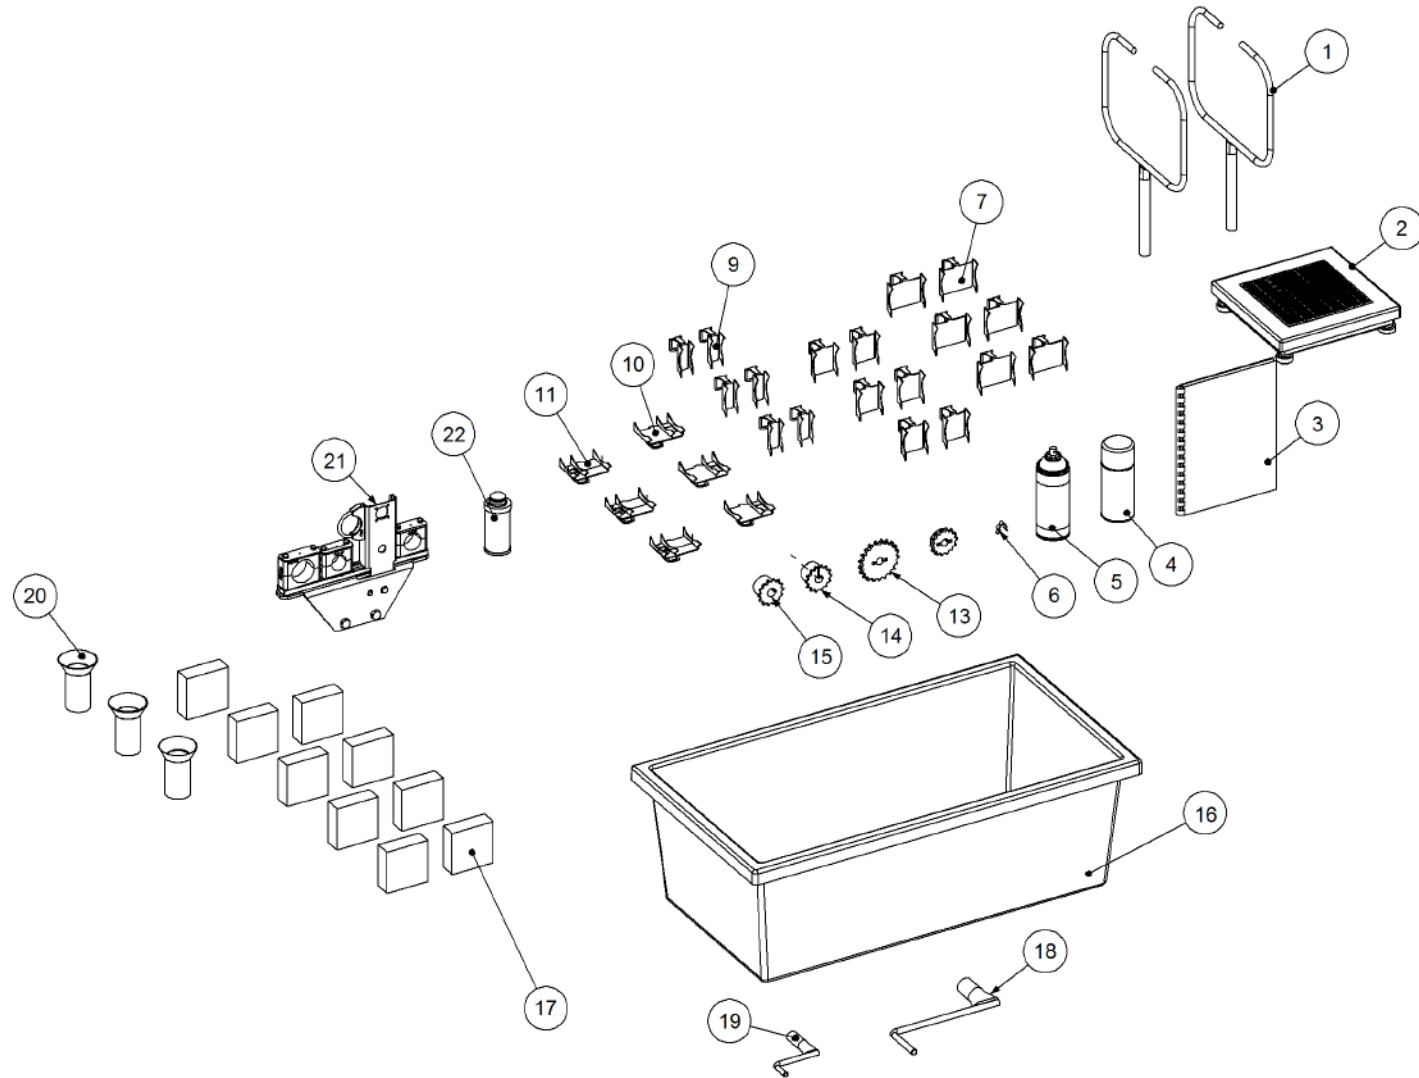

P/N 291600005 Dispatch Kit - Ground Drive

Key	Part Number	Description	Qty
1	235600011	Hose Holder 6 Way	2
2	116503080	Electric Scales	1
3	198691208	Operator's Manual	1
4	199005011	Spray Can - Green	1
5	OZ300C	Ozspray Industry Grade 300gm Aerosol	1
6	193003765	Retainer Clip - Sprocket	1
7	208400034	Metering Unit Blank-Off 100%	6
8	208400033	Metering Unit Blank-Off 66%	6
9	208400032	Metering Unit Blank-Off 33%	6
10	208600058	Metering Unit Blank Off (Canola) LH	3
11	208600060	Metering Unit Blank Off (Canola) RH	3
12	126131405	Sprocket (Plastic) 1/2" BS x 14T - 5/8" ID	1
13	126132106	Sprocket (Plastic) 1/2" BS x 21T - 5/8" ID	1
14	290000032	Sprocket (Plastic) 1/2" BS x 14T - 5/8" ID	1
15	290000031	Sprocket (Plastic) 1/2" BS x 14T - 3/4" ID	1
16	197809005	Weighing Container	1
17	197959535	Blank Off Sponge	9
18	208400045	Crank Handle - Short	1
19	208400095	Crank Handle	1
20	208076050	Air Restrictor	3
21	233260120	Hyd Hose & Electrical Connector Assy	1
22	159424400	Filter Element	1

Key	Part Number	Description	Qty