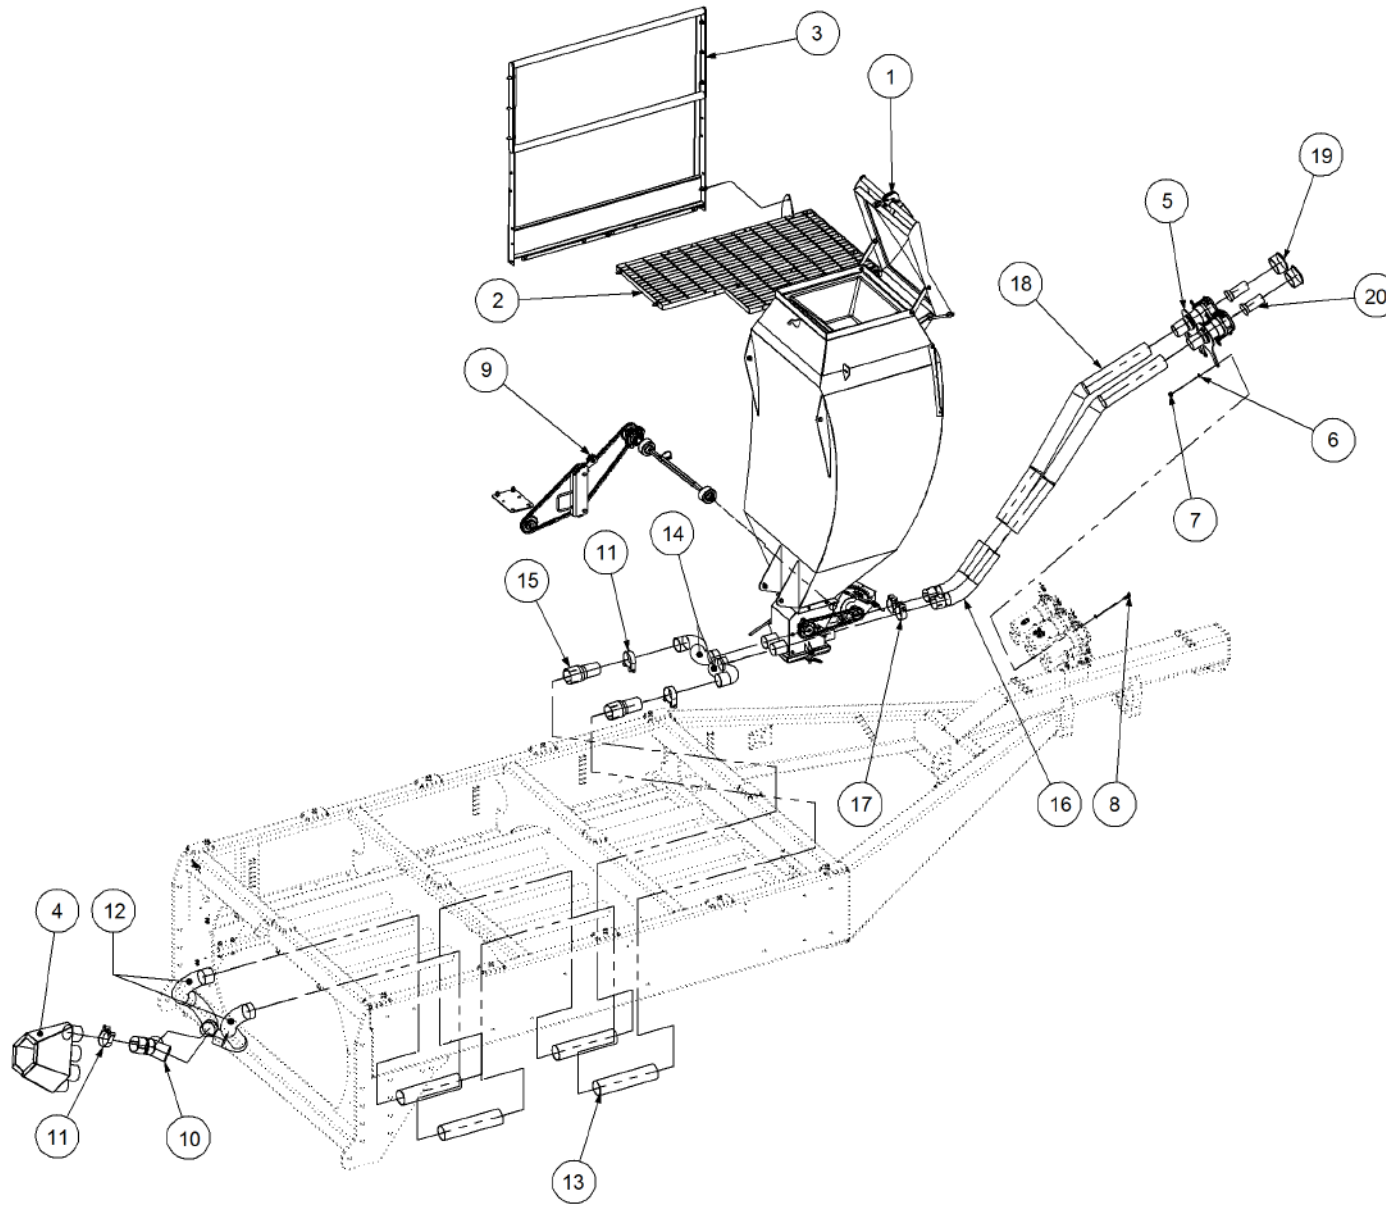

P/N 201450105 SSB Kit - 450L 2 Way Ground Drive

Key	Part Number	Description	Qty
1	201450252	SSB Sub Assembly - 450L 2 Way Ground Drive	1
2	201450216	SSB Walkway Kit - 450L suits 3 Bin	1
3	201450211	SSB Handrail Kit - 450L suits 3 Bin	1
4	259602009	Blower Outlet - 7 Outlet	1
5	214602051	Breakaway & Coupling Assembly	2
6	085110000	Flat Washer 10 ID	8
7	080121000	Nut M10 Nyloc	4
8	050100308	Bolt Hex Hd M10 x 30	4
9	290603800	Drive Kit - SSB 300L TQ/TR Ground Drive	1
10	208090300	Y Piece 3" ID	1
11	100074079	Hose Clamp - Mikalor 74 - 79	3
12	109400076	Hose Ribbed Bore 76 Dia	1
13	109400076	Hose Ribbed Bore 76 Dia	4
14	109200064	Hose Ductaflex 63 Dia	1
15	208000075	Reducer 3" ID x 2-1/2" OD	2
16	193045212	Elbow 2-1/2" Dia	2
17	100064067	Hose Clamp - Mikalor 64 - 67	2
18	109600064	Hose Abrasive Resistant 64 Dia	2
19	108000075	Plug - 3" Female	2
20	208063044	Air Restrictor	2

Key	Part Number	Description	Qty