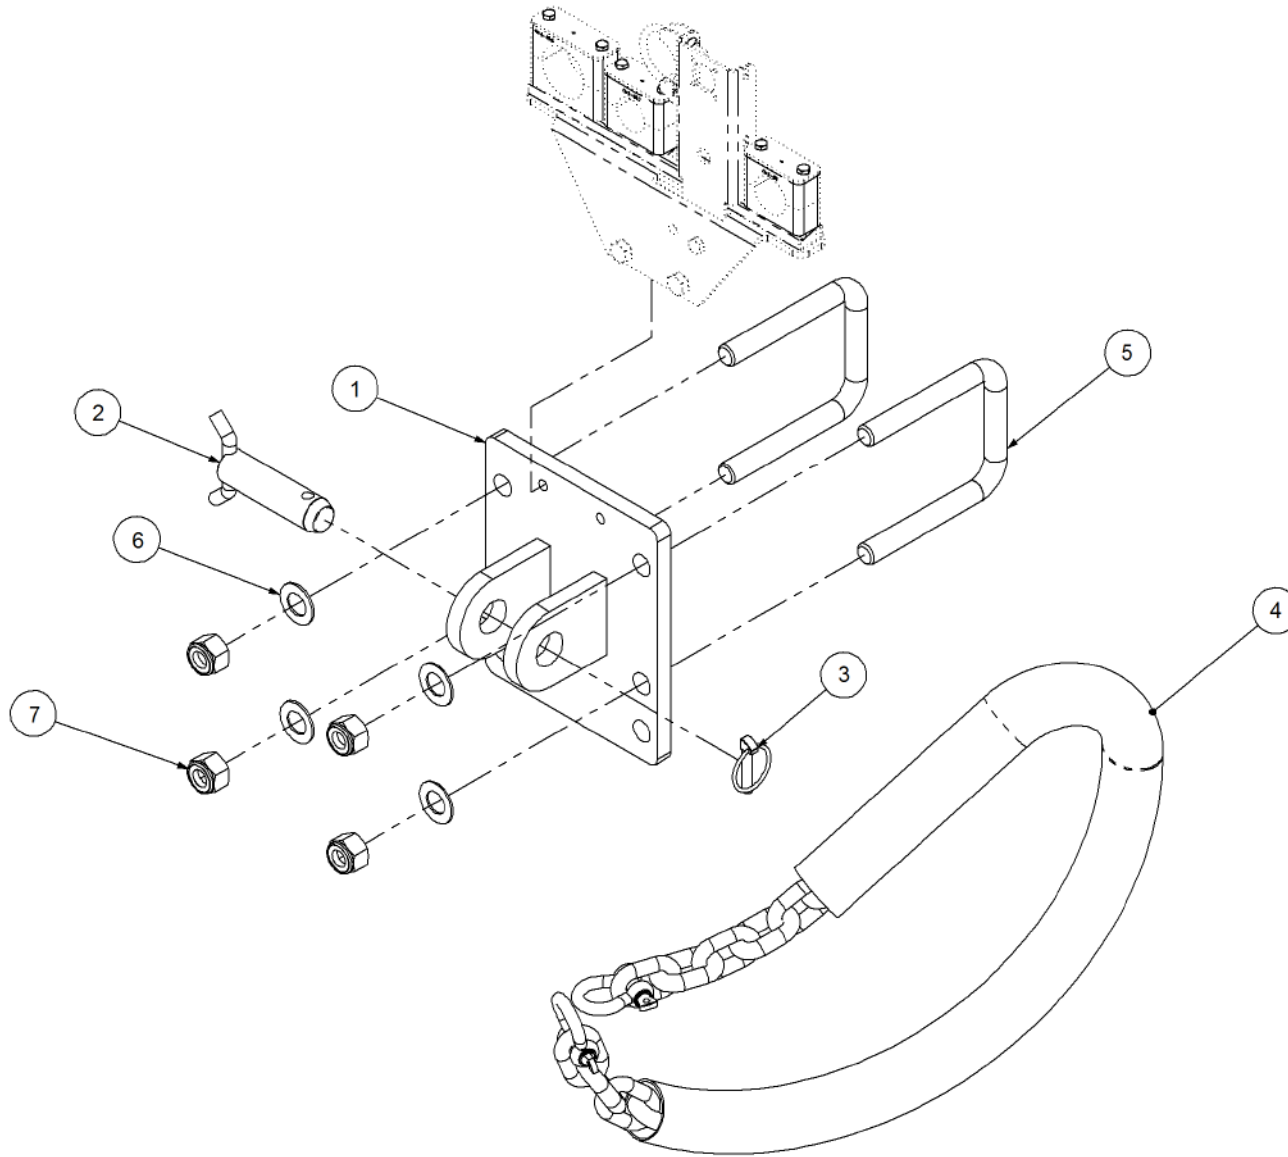

P/N 233260130 Hitch Assy w/- U Bolts

P/N 233260130

Hitch Assy w/- U Bolts

Key	Part Number	Description	Qty
1	233260101	Universal Pull - Castor Quad	1
2	233260114	Hitch Pin	1
3	095110036	Lynch Pin 3/8"	1
4	230603025	Safety Chain Assy	1
5	073100100	U Bolt M20 suits 100 x 100 RHS	2
6	085120000	Flat Washer 20 ID	4
7	080122000	Nut M20 Nyloc	4

Key	Part Number	Description	Qty