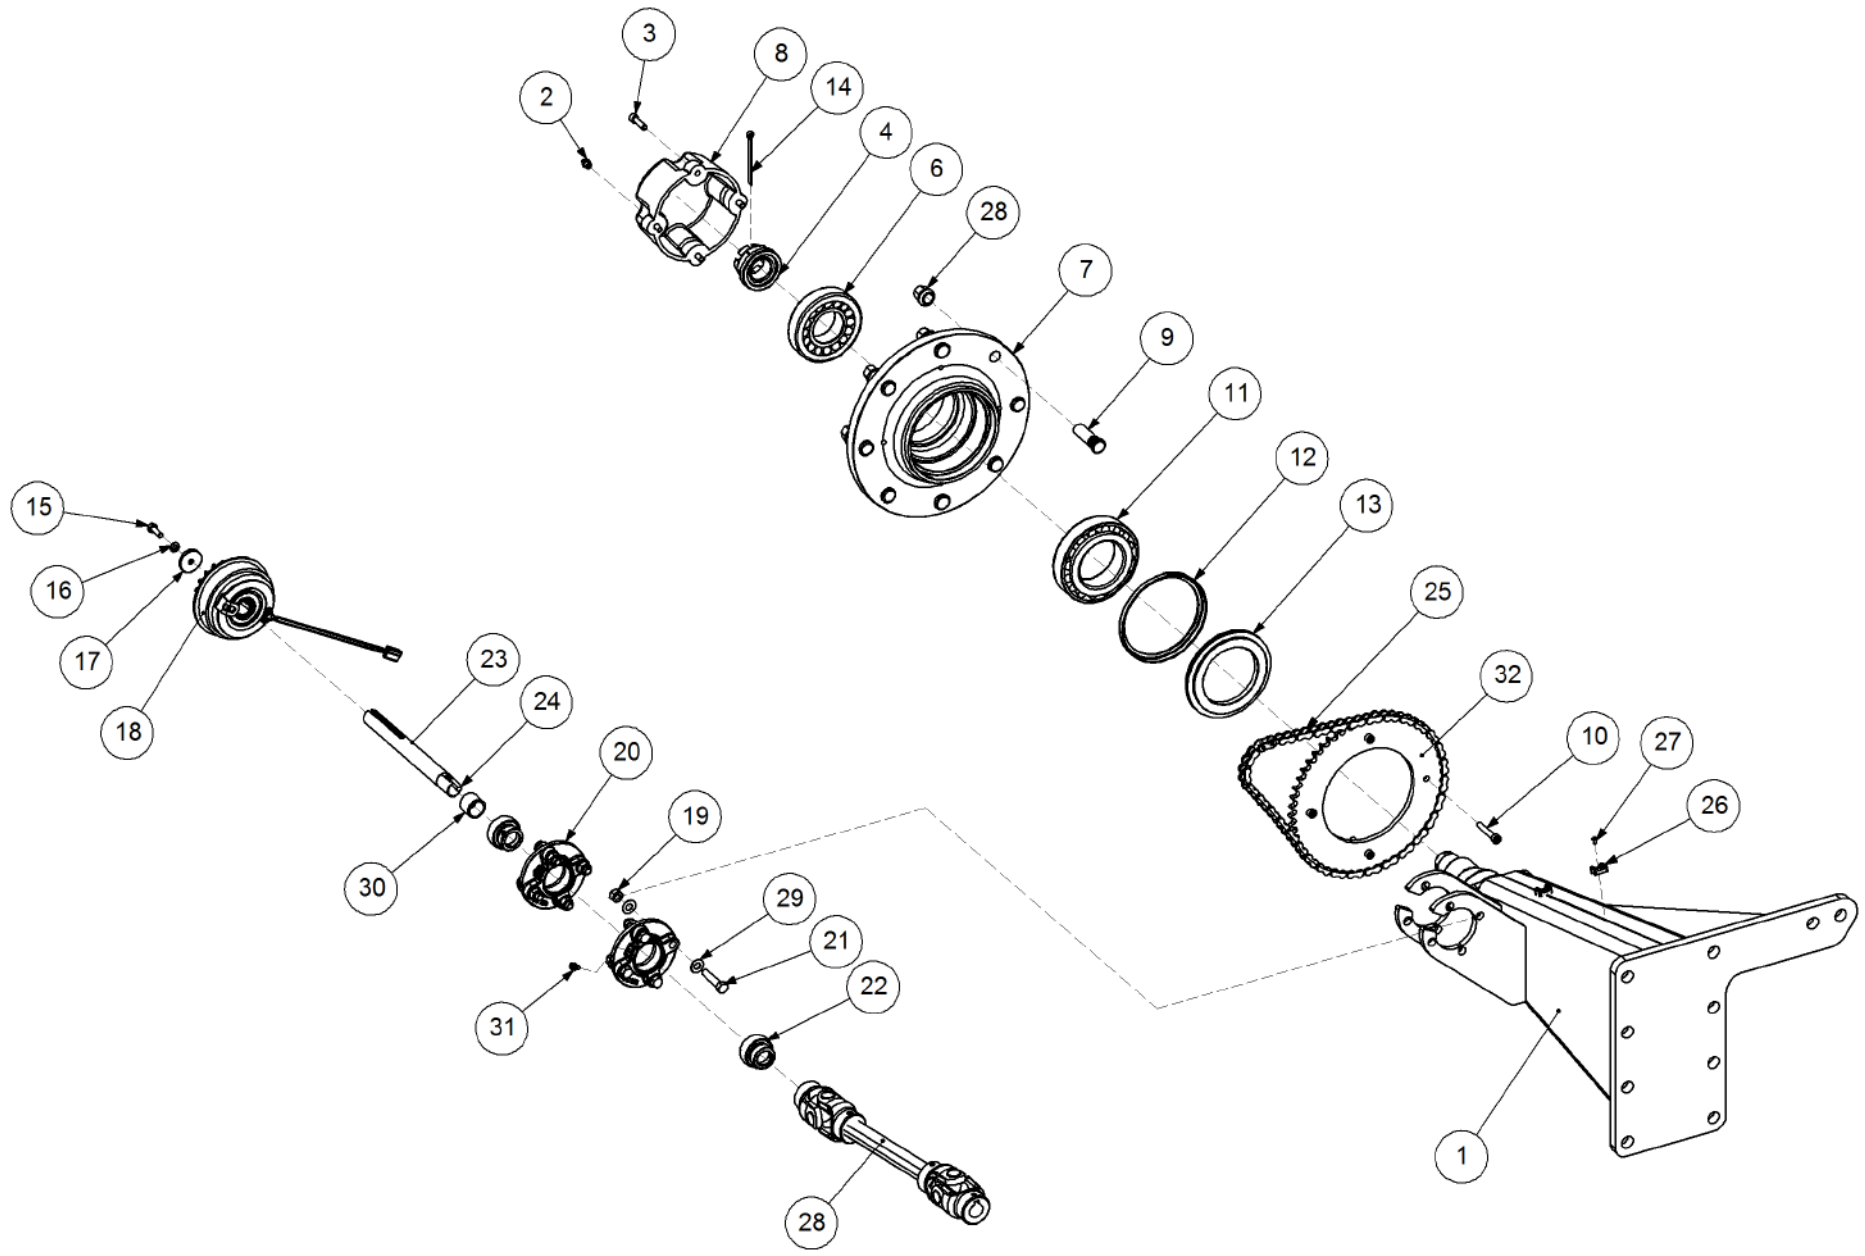

Key	Part Number	Description	Qty
-----	-------------	-------------	-----

P/N 242900000

Axle Hub & Stub - Drive - 6.5T (8 stud) x 3.0m

Key	Part Number	Description	Qty
1	242900001	Axle - Drive	1
2	111103000	Grease Nipple 1/8" BSP	1
3	060108030	Cap Screw M8 x 30	4
4	249092002	Axle Nut 1-1/2"	1
5	080161801	Wheel Nut M18	8
6	135030311	Bearing Tapered Roller 55 ID	1
7	139092006	Hub - 8 stud	1
8	139092007	Grease Cap	1
9	056180600	Wheel Stud M18	8
10	060108050	Cap Screw M8 x 50	4
11	135032216	Bearing Tapered Roller 80 ID	1
12	139092009	Wear Ring	1
13	139092008	Seal 100 ID	1
14	092206080	Split Pin 6.3 Dia x 80	1
15	000080255	Bolt Hex Hd 5/16" UNC x 1"	1
16	036108000	Spring Washer 5/16" ID	1
17	290000002	Retainer Washer	1
18	115005314	Electric Clutch w/- 18T Sprocket	1
19	030130111	Nut 7/16" UNC Nyloc	8
20	136220500	Bearing Housing - 4 Bolt	2
21	000110505	Bolt Hex Hd 7/16" x 2" UNC	8
22	135520525	Bearing - 1" ID	2
23	290000003	Clutch Shaft	1
24	182070830	Key 7 x 8 x 30 Lg	1
25	249063000	Chain 5/8" Simplex O'ring	1
26	115001512	Cable Clamp	2
27	094105000	Pop Rivet 3/16" Steel	2
28	131210490	Drive Shaft & Universal	1
29	035108161	Flat Washer 5/16" ID	16
30	240000000	Bush	1
31	111206450	Grease Nipple 1/4" UNF - 45°	2
32	249150543	Sprocket Plate 5/8" BS x 54T	1