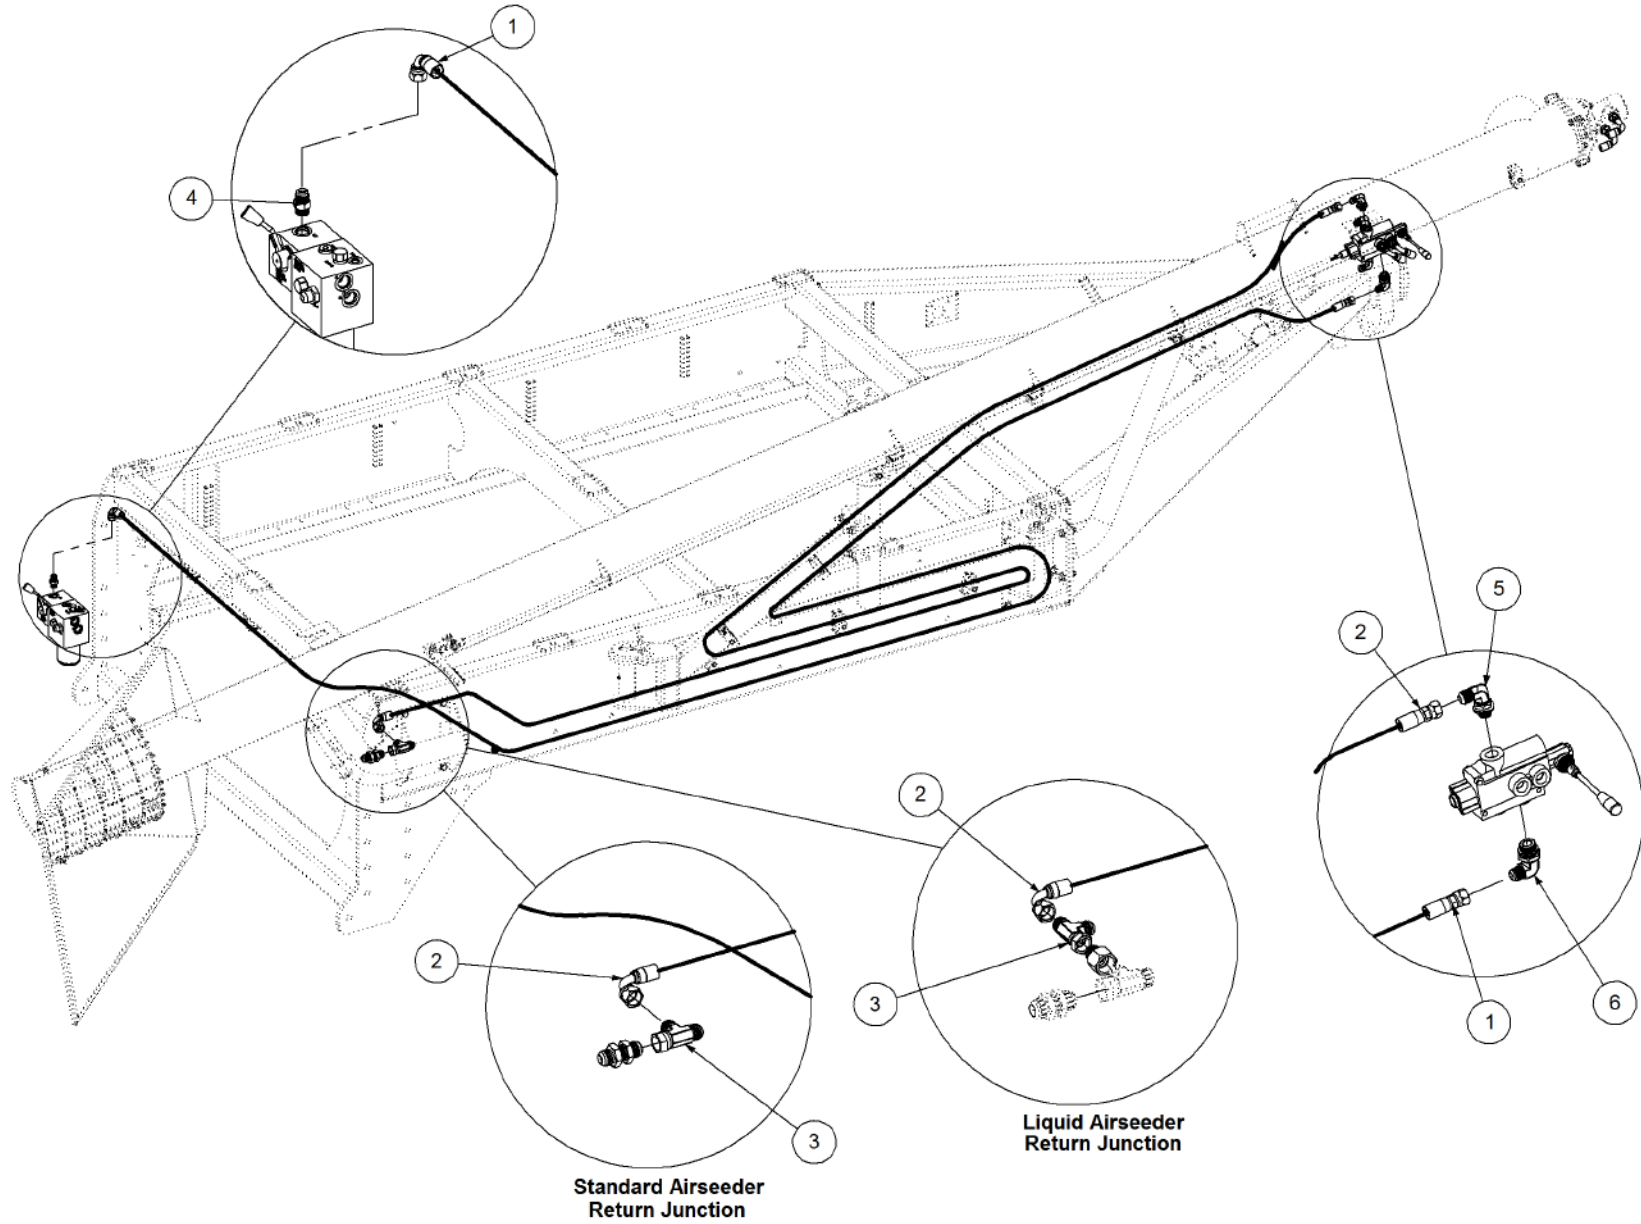

**Standard Airseeder
Return Junction**

**Liquid Airseeder
Return Junction**

P/N 15000059

Hydraulic Hose & Fittings Kit

Key	Part Number	Description	Qty
1	150000048	Hyd Hose 1/2" DWB x 10800 Lg	1
2	150000049	Hyd Hose 1/2" DWB x 9000 Lg	1
3	15212R6X-S	Fitting - Tee 1-1/16" JicM x 1-1/16" JicM x 1-1/16" JicF	1
4	15210F5OX-S	Fitting - Connector 7/8" JicM x 7/8" UnoM	1
5	15210C4OMX-S	Fitting - Elbow 90° 7/8" JicM x 1/2" BspM	1
6	15210-12C4OMX-S	Fitting - Elbow 90° 7/8" JicM x 3/4" BspM	1
7	PSG32	Spiral Guard	1

Key	Part Number	Description	Qty