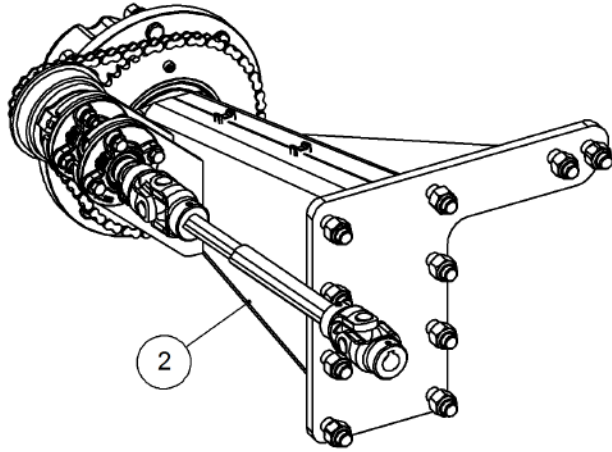

P/N 248900000

Axle Hub & Stub Kit - 6.5T (8 stud) x 3.0m

Key	Part Number	Description	Qty
1	243900000	Axle Hub & Stub - Lazy - 6.5T (8 stud) x 3.0m	1
2	242900000	Axle Hub & Stub - Drive - 6.5T (8 stud) x 3.0m	1
3	000190638	Bolt Hex Hd 3/4" UNC x 2-1/2"	20
4	030130191	Nut 3/4" UNC Nyloc	20

Key	Part Number	Description	Qty