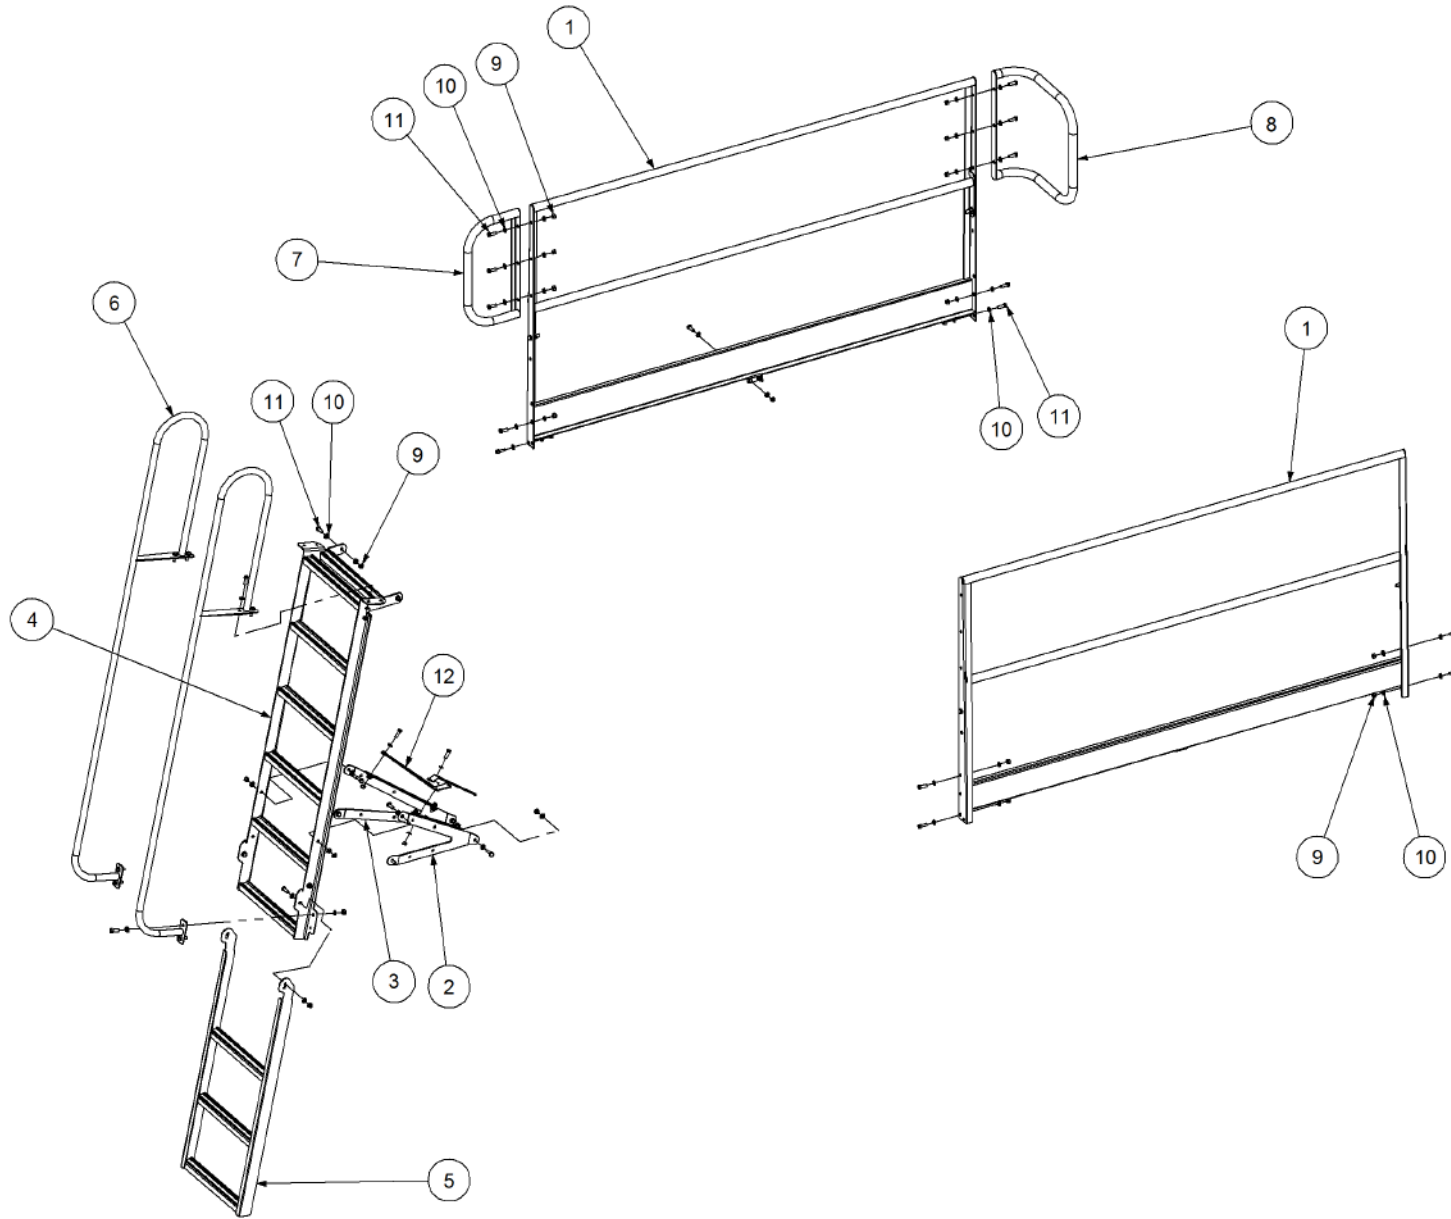

P/N 200903210 Handrail Kit - 9000 3 Bin

P/N 200903210 Handrail Kit - 9000 3 Bin

Key	Part Number	Description	Qty
1	206602081	Handrail Assy	2
2	202902002	Ladder Stay - RH	1
3	202902001	Ladder Stay - LH	1
4	202600001	Ladder	1
5	202120001	Ladder Extension - 3 Step	1
6	202602005	Ladder Handrail - LH	2
7	206602053	Handrail End - Straight	1
8	206602052	Handrail End - Return	1
9	080121000	Nut M10 Nyloc	39
10	085110000	Flat Washer 10 ID	78
11	050100308	Bolt Hex Hd M10 x 30	39
12	202600006	Ladder Cross Stay	2

Key	Part Number	Description	Qty