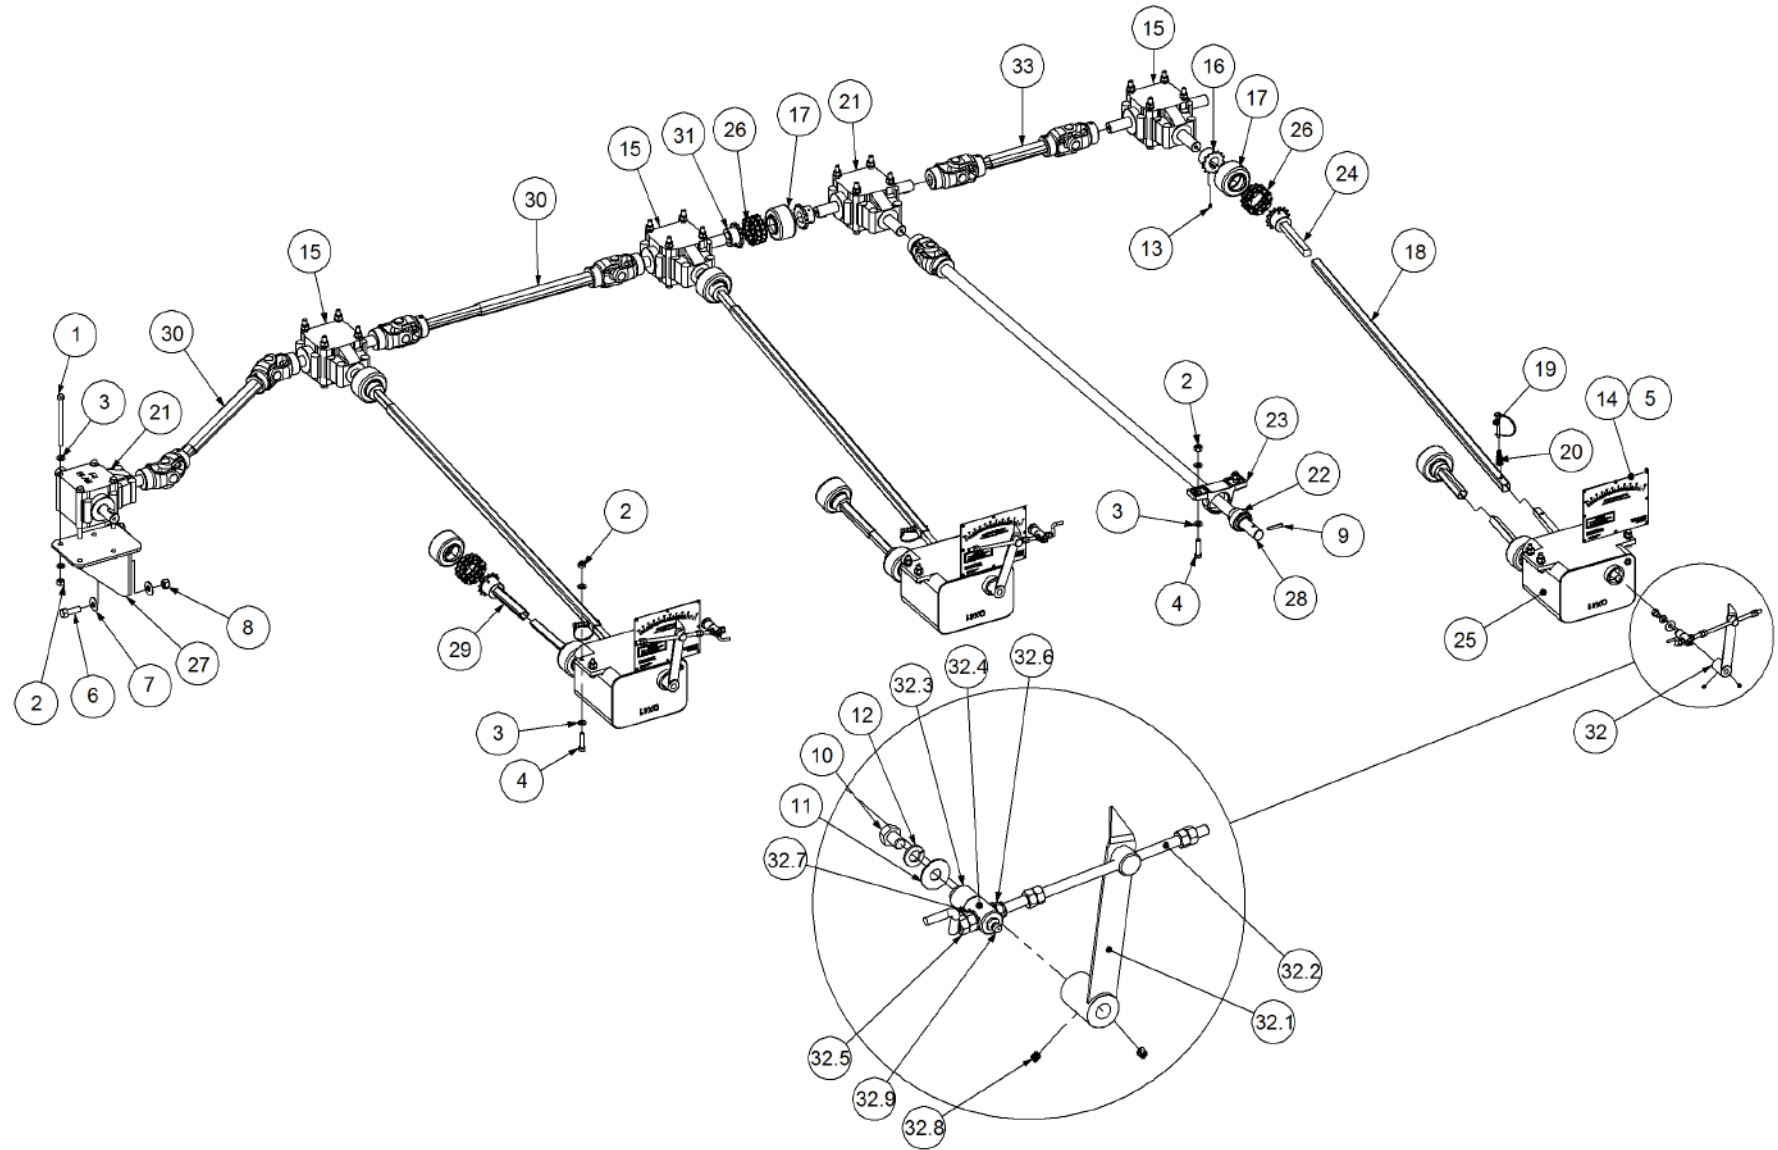

P/N 290603000 Drive Kit - Ground Drive

Key	Part Number	Description	Qty	Key	Part Number	Description	Qty
1	000101255	Bolt Hex Hd 3/8" UNC x 5"	20	31	127120141	Sprocket (Steel) 1/2"BS x 14T - 25 ID	2
2	030130101	Nut 3/8" UNC Nyloc	34	32	209600000	Calibration Adjustment Kit	3
3	035110191	Flat Washer 3/8" ID	68	32.1	209600005	Calibration Indicator	1
4	000100385	Bolt Hex Hd 3/8" UNC x 1-1/2"	14	32.2	209600001	Indicator Adjusting Screw	1
5	094103001	Pop Rivet 1/8" Aluminium	24	32.3	209600004	Adaptor	1
6	000130385	Bolt Hex Hd 1/2" UNC x 1-1/2"	2	32.4	209600007	Swivel Screw	1
7	035113250	Flat Washer 1/2" ID	4	32.5	030110081	Nut 5/16" UNC	6
8	030130131	Nut 1/2" UNC Nyloc	2	32.6	030130081	Nut 5/16" UNC Nyloc	1
9	090106038	Roll Pin 1/4" x 1-1/2"	1	32.7	035108161	Flat Washer 5/16" ID	2
10	000100135	Bolt Hex Hd 3/8" UNC x 1/2"	3	32.8	013110606	Grub Screw 1/4" UNC x 1/4"	2
11	035110251	Flat Washer 3/8" ID	3	32.9	111206000	Grease Nipple 1/4" UNF	1
12	036110000	Spring Washer 3/8" ID	3	33	131210420	Drive Shaft & Universal	1
13	013110606	Grub Screw 1/4" UNC x 1/4"	7				
14	192017514	Calibration Dial	3				
15	130010111	Gearbox - Ratio 3.25:1	3				
15.1	130025477	Seal 25 ID - Gearbox	3				
16	290000034	Sprocket (Plastic) 1/2" BS x 14T - 25 ID	3				
17	131000004	Chain Boot	7				
18	290601080	Drive Tube	3				
19	095306050	Lynch Pin 1/4"	3				
20	124112032	Spring - Compression	3				
21	130010006	Gearbox - Ratio 1:1	2				
21.1	130025477	Seal 25 ID - Gearbox	3				
22	135520525	Bearing - 1" ID	1				
23	136420500	Bearing Housing - Pillow Block	1				
24	290000007	Drive Shaft w/- Sprocket - 170 Lg	3				
25	290000030	Zero Max QX41 w/- Sprockets & Shafts	3				
26	125412120	Chain 1/2" BS Duplex 13L	7				
27	212602022	Gearbox Mount	1				
28	290602055	Crank Shaft w/- Universal	1				
29	290000009	Drive Tube w/- Sprocket - 150 Lg	3				
30	131210570	Drive Shaft & Universal	2