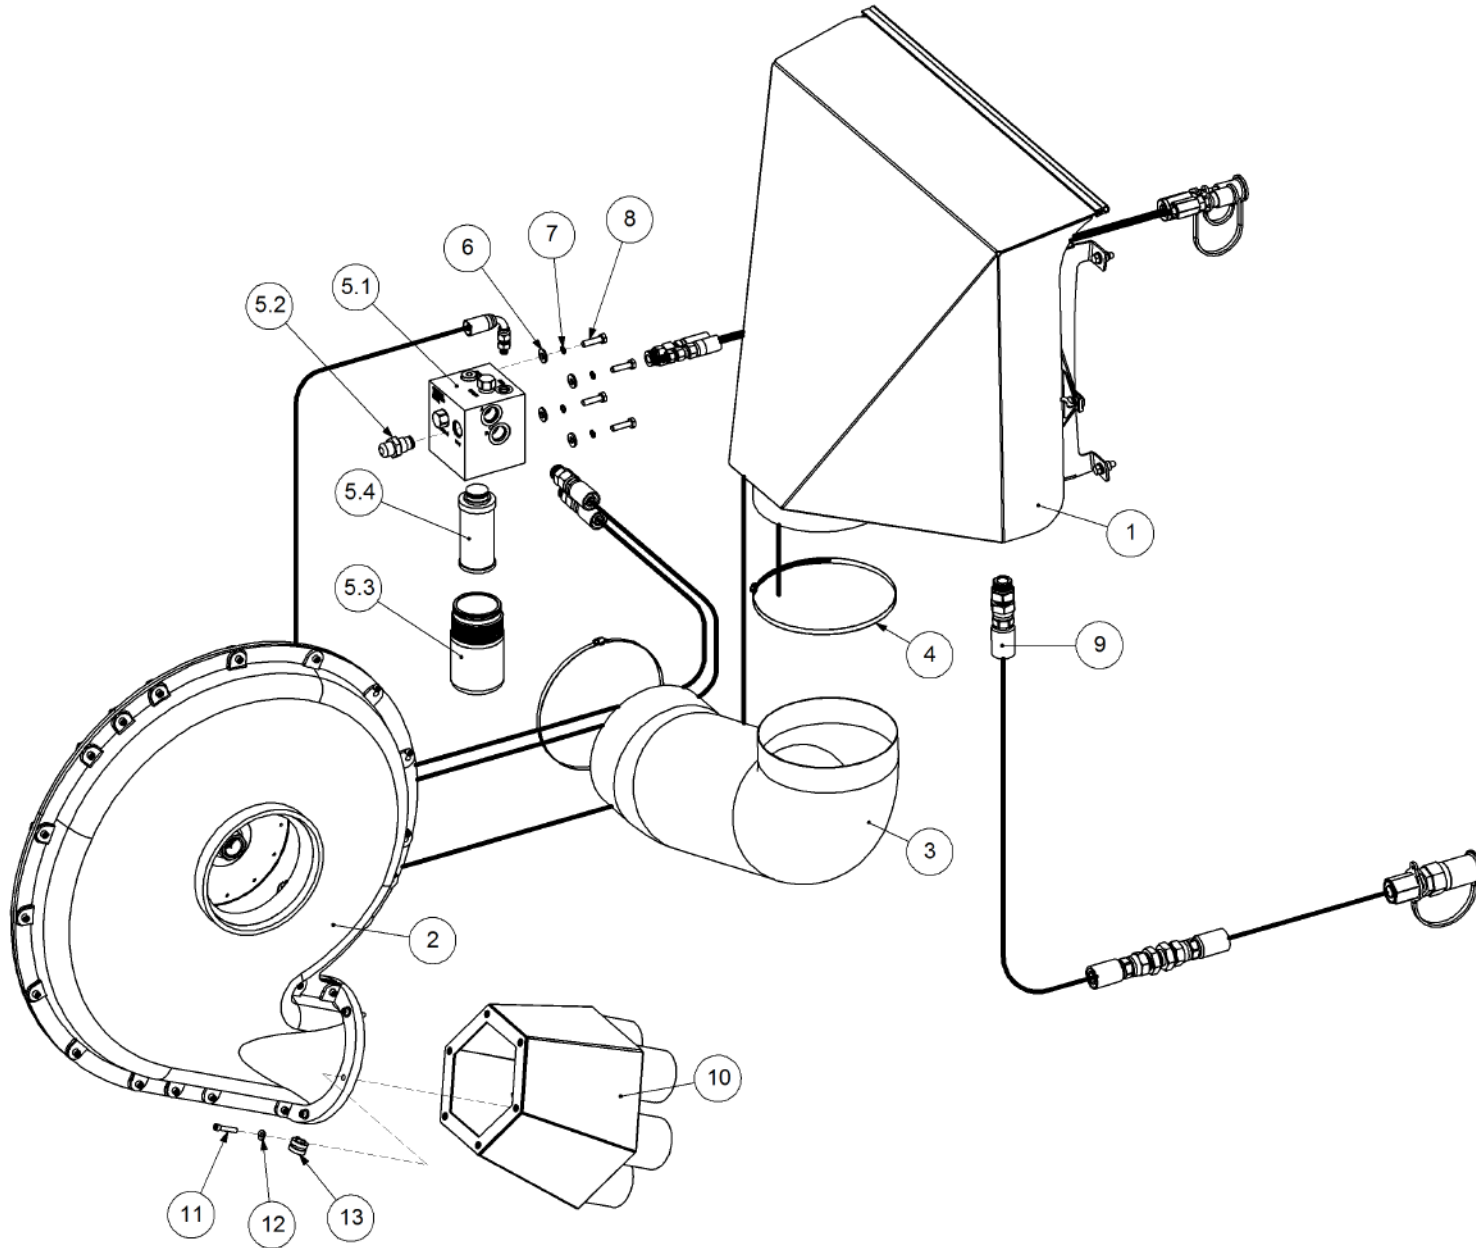

P/N 250000003 Blower Kit - Rexroth

Key	Part Number	Description	Qty
1	205600010	Cooler Assy	1
2	251902000	Blower - Rexroth	1
3	205001000	Hose - 8" Nyladuct	1
4	101178229	Hose Clamp - 178 - 229	2
5	254000002	Anti Cavity Manifold	1
5.1	161000003	Anti Cavity Manifold	1
5.2	161000005	HI-VT Indicator	1
5.3	254000001	Filter Bowl	1
5.4	159424400	Filter Element	1
6	085108000	Flat Washer 8 ID	4
7	086108000	Spring Washer 8 ID	4
8	050080308	Bolt Hex Hd M8 x 30	4
9	150000042	Hydraulic Hose & Fittings Kit	1
10	259602000	Blower Outlet - 6 Outlet	1
11	010106032	Cap Screw 1/4" UNC x 1-1/4"	6
12	035106151	Flat Washer 1/4" ID	6
13	115001351	Cable Clamp 18mm	1

Key	Part Number	Description	Qty