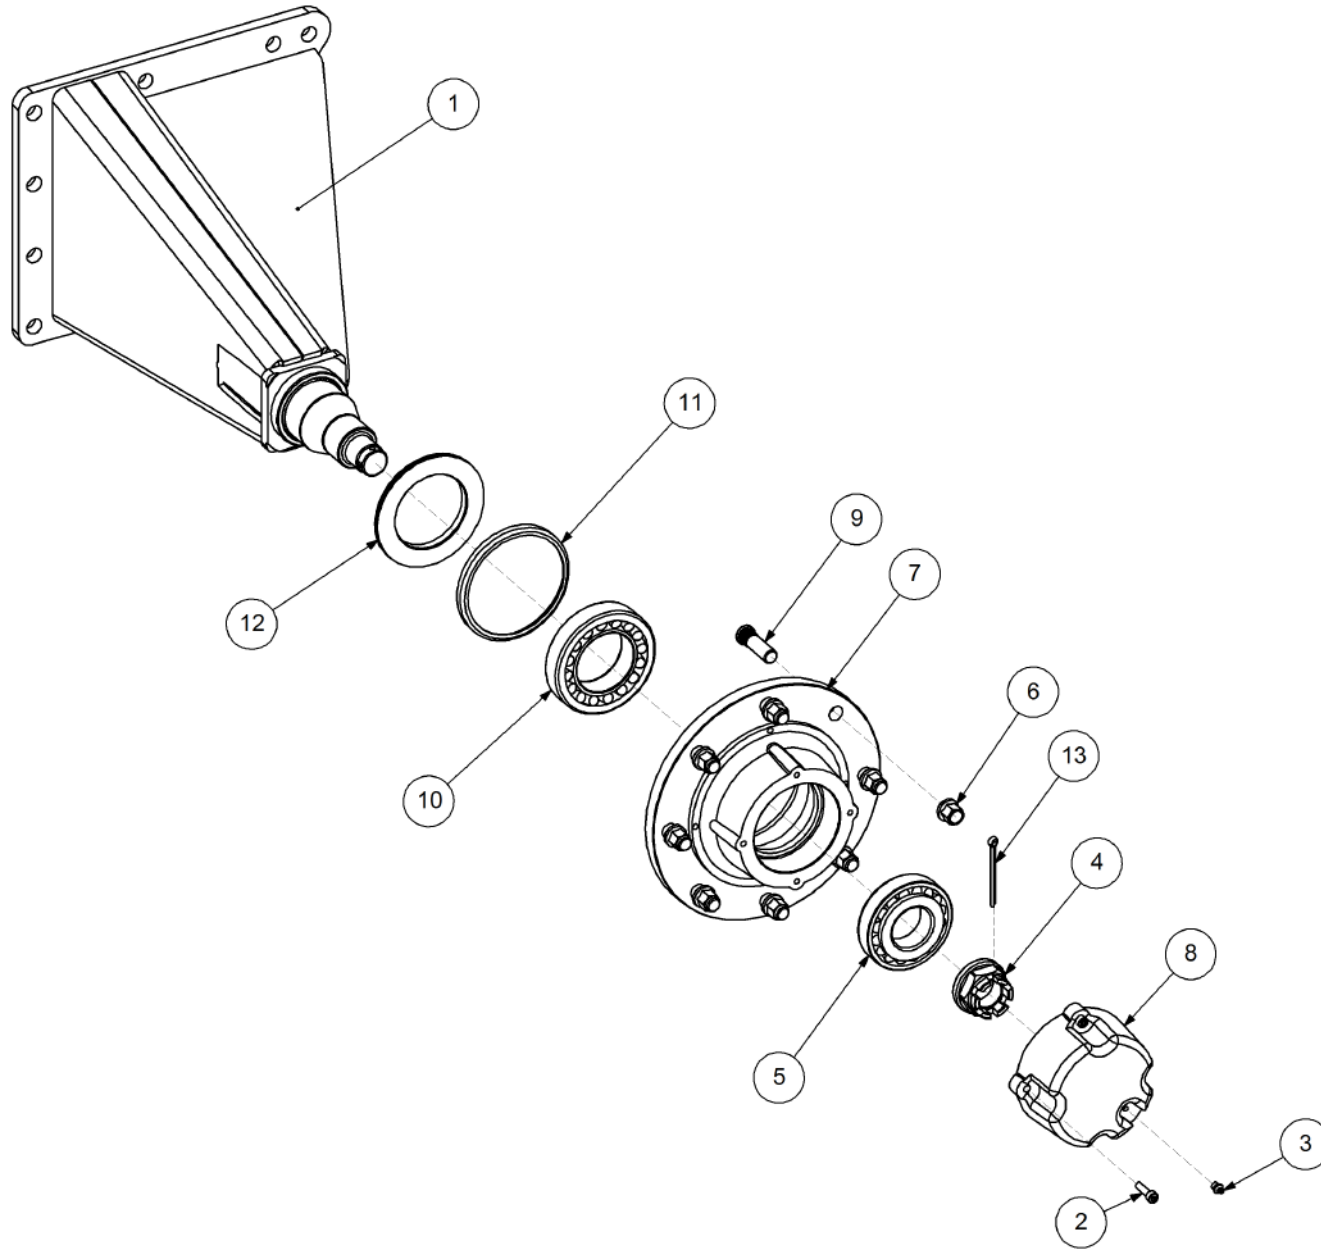

P/N 243900000

Axle Hub & Stub - Lazy - 6.5T (8 stud) x 3.0m

Key	Part Number	Description	Qty
1	243900001	Axle - Lazy	1
2	060108030	Cap Screw M8 x 30	4
3	111103000	Grease Nipple 1/8" BSP	1
4	249092002	Axle Nut 1-1/2"	1
5	135030311	Bearing Tapered Roller 55 ID	1
6	080161801	Wheel Nut M18	8
7	139092006	Hub - 8 stud	1
8	139092007	Grease Cap	1
9	056180600	Wheel Stud M18	8
10	135032216	Bearing Tapered Roller 80 ID	1
11	139092009	Wear Ring	1
12	139092008	Seal 100 ID	1
13	092206080	Split Pin 6.3 Dia x 80	1

Key	Part Number	Description	Qty