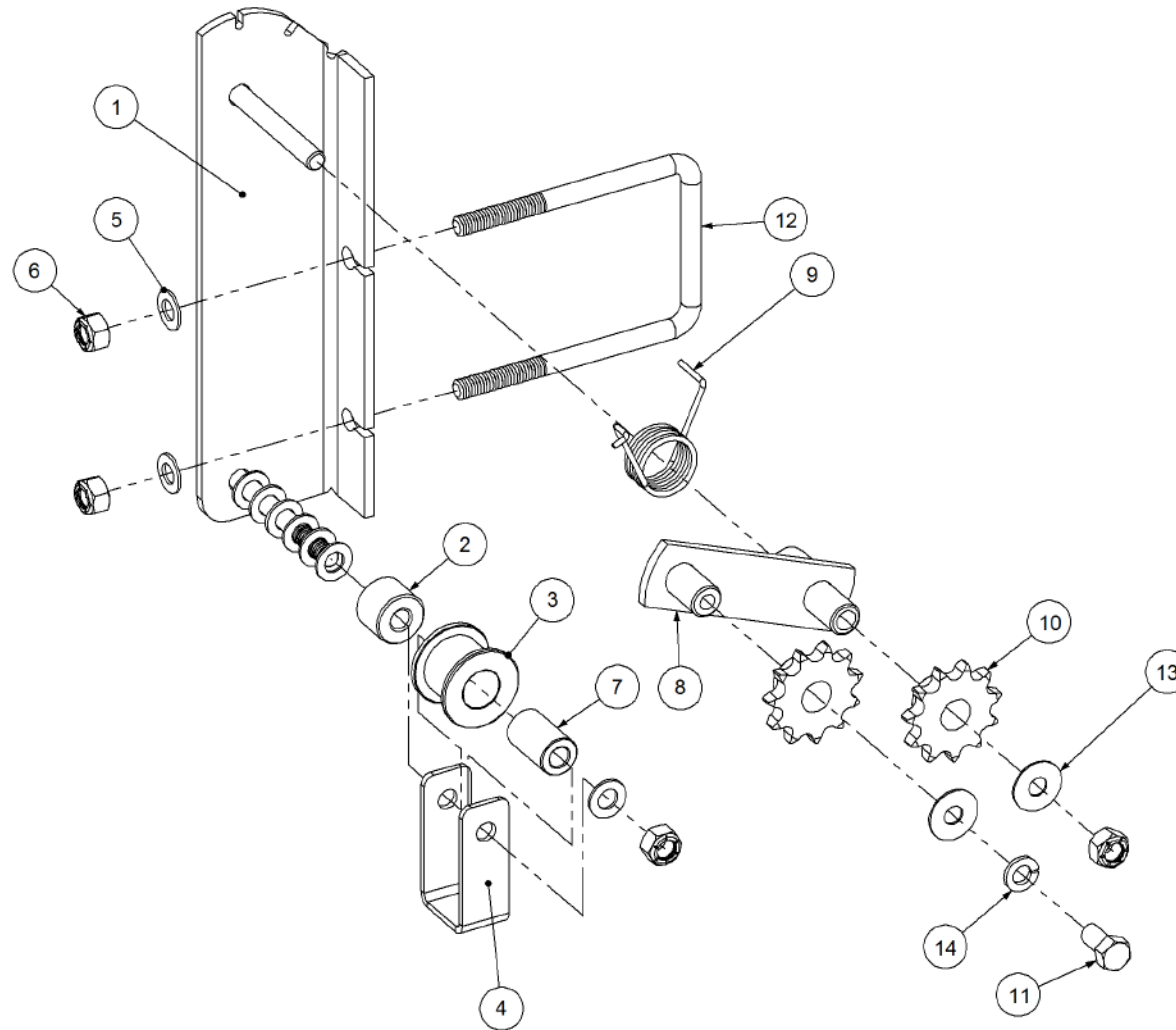

P/N 29000021 Tensioner Assembly - SSB

P/N 290000021

Tensioner Assembly - SSB

Key	Part Number	Description	Qty
1	290000022	Tensioner Bracket	1
2	290302077	Spacer	1
3	290000024	Chain Idler	1
4	290000023	Chain Guide	1
5	035110191	Flat Washer 3/8" ID	9
6	030130101	Nut 3/8" UNC Nyloc	4
7	290000025	Spacer	1
8	290000026	Tensioner Arm	1
9	124325081	Spring - Torsion 1" ID - LH	1
10	126131100	Sprocket (Steel) 1/2" BS x 11T - 16 ID	2
11	000100205	Bolt Hex Hd 3/8" UNC x 3/4"	1
12	020075075	U Bolt 3/8" X 3" X 3" UNC Zp	1
13	035110251	Flat Washer 3/8" ID	2
14	036110000	Spring Washer 3/8" ID	1

Key	Part Number	Description	Qty