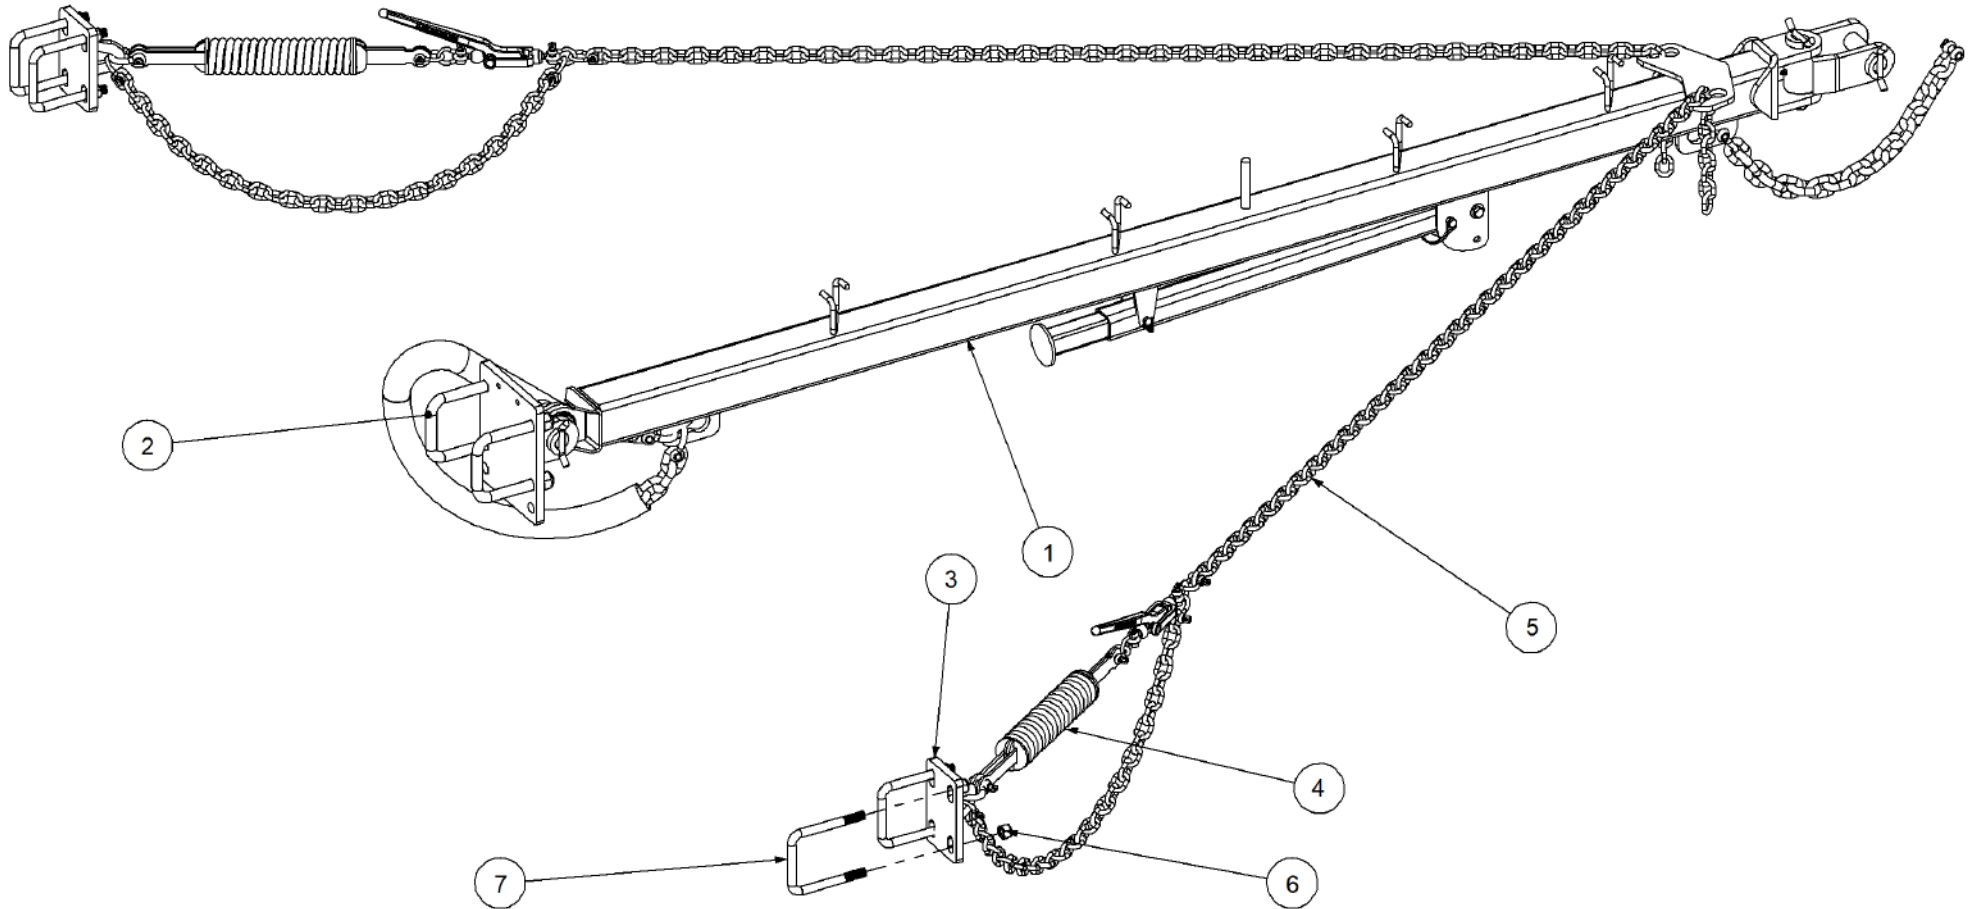

P/N 233261005 Pull, Stiffbar & Chain Kit

Key	Part Number	Description	Qty
1	233261000	Stiffbar Assy	1
2	233260130	Hitch Assy w/- U Bolts	1
3	233260020	Load Binder Hitch	2
4	233260010	Load Binder Assy	2
5	233260017	Chain - 133L	2
6	030130161	Nut 5/8" UNC Nyloc	8
7	022100100	5/8" U Bolt for 100 x 100 RHS	4

Key	Part Number	Description	Qty