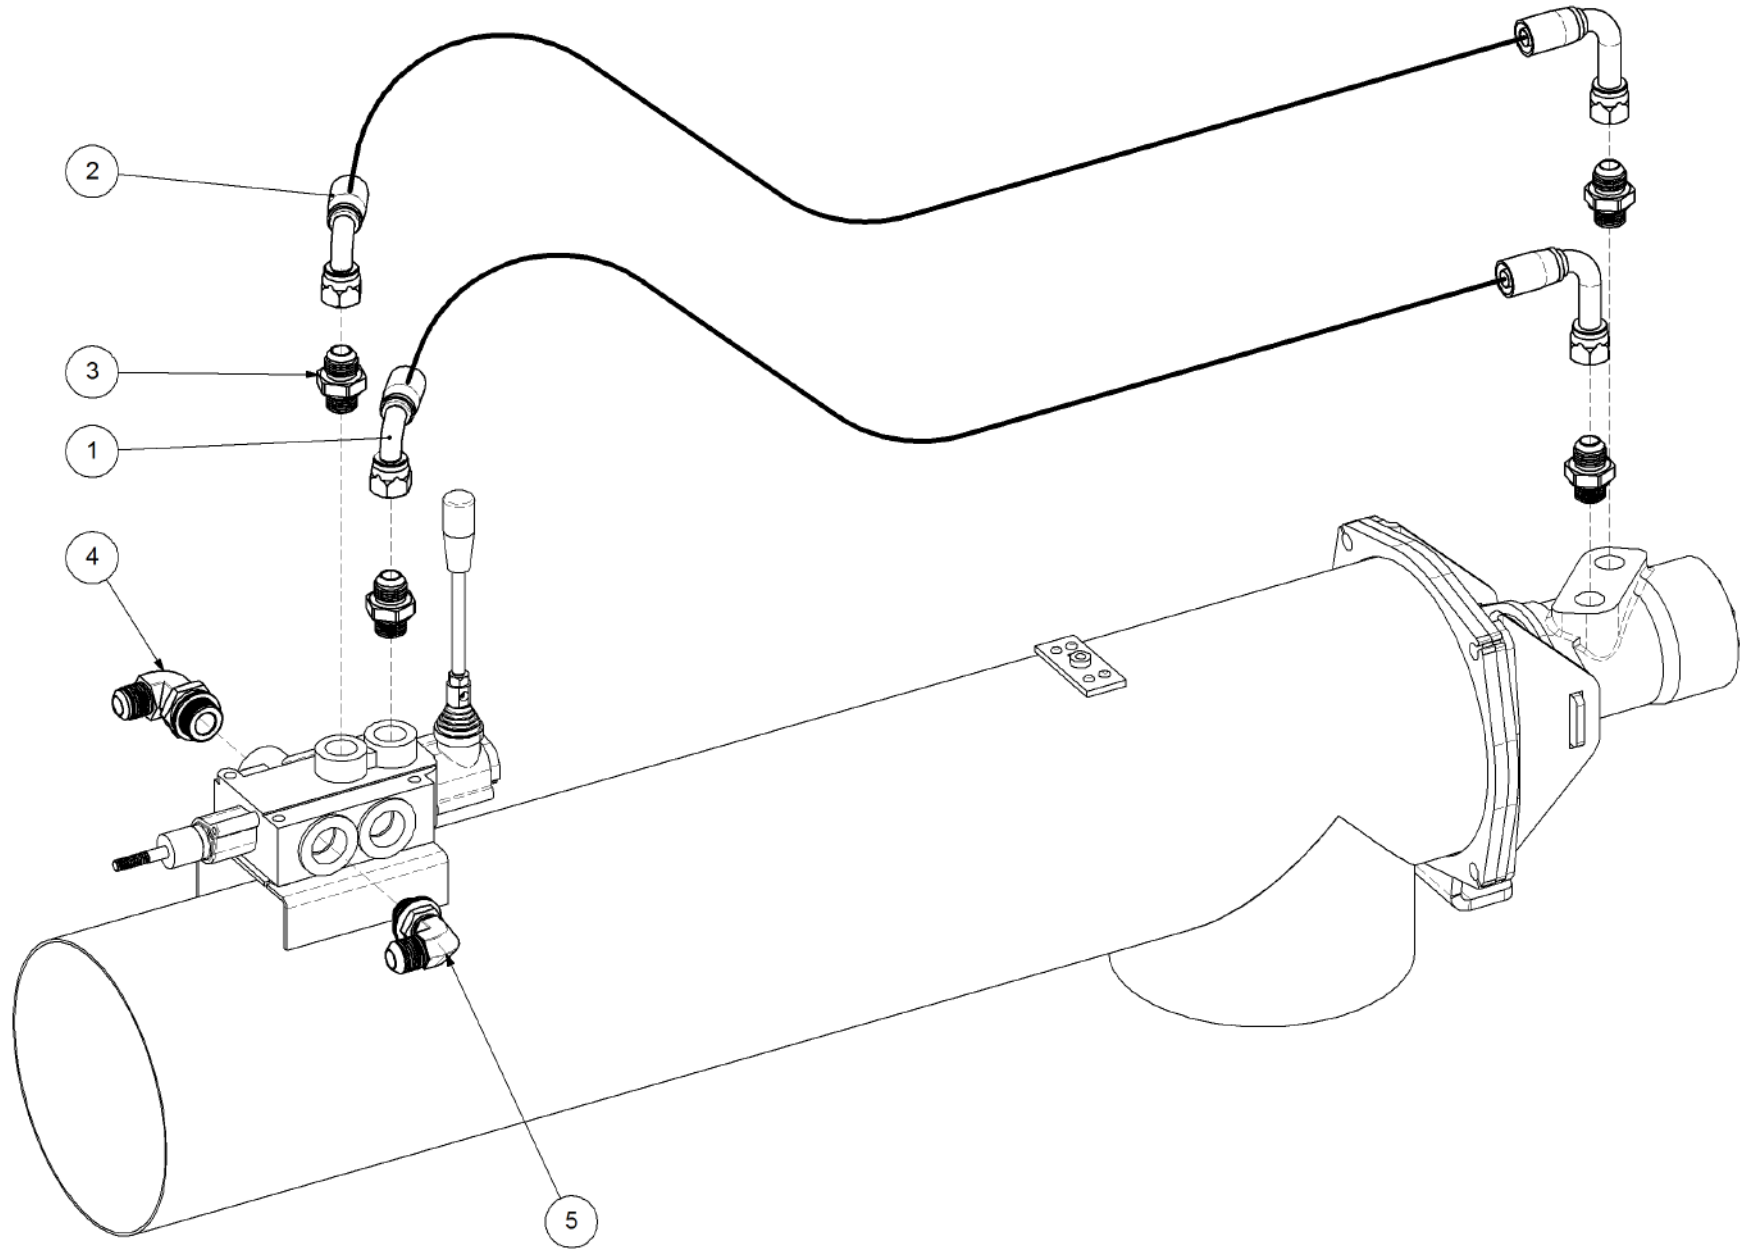

P/N 151600035

Hydraulic Hose & Fittings Kit

Key	Part Number	Description	Qty
1	151600033	Hyd Hose 1/2" DWB x 1000 Lg	1
2	151600034	Hyd Hose 1/2" DWB x 1100 Lg	1
3	15210F4OMX-S	Fitting - Connector 7/8" JicM x 1/2" BspM	4
4	15210-12C4OMX-S	Fitting - Elbow 90° 7/8" JicM x 3/4" BspM	1
5	15210C4OMX-S	Fitting - Elbow 90° 7/8" JicM x 1/2" BspM	1

Key	Part Number	Description	Qty