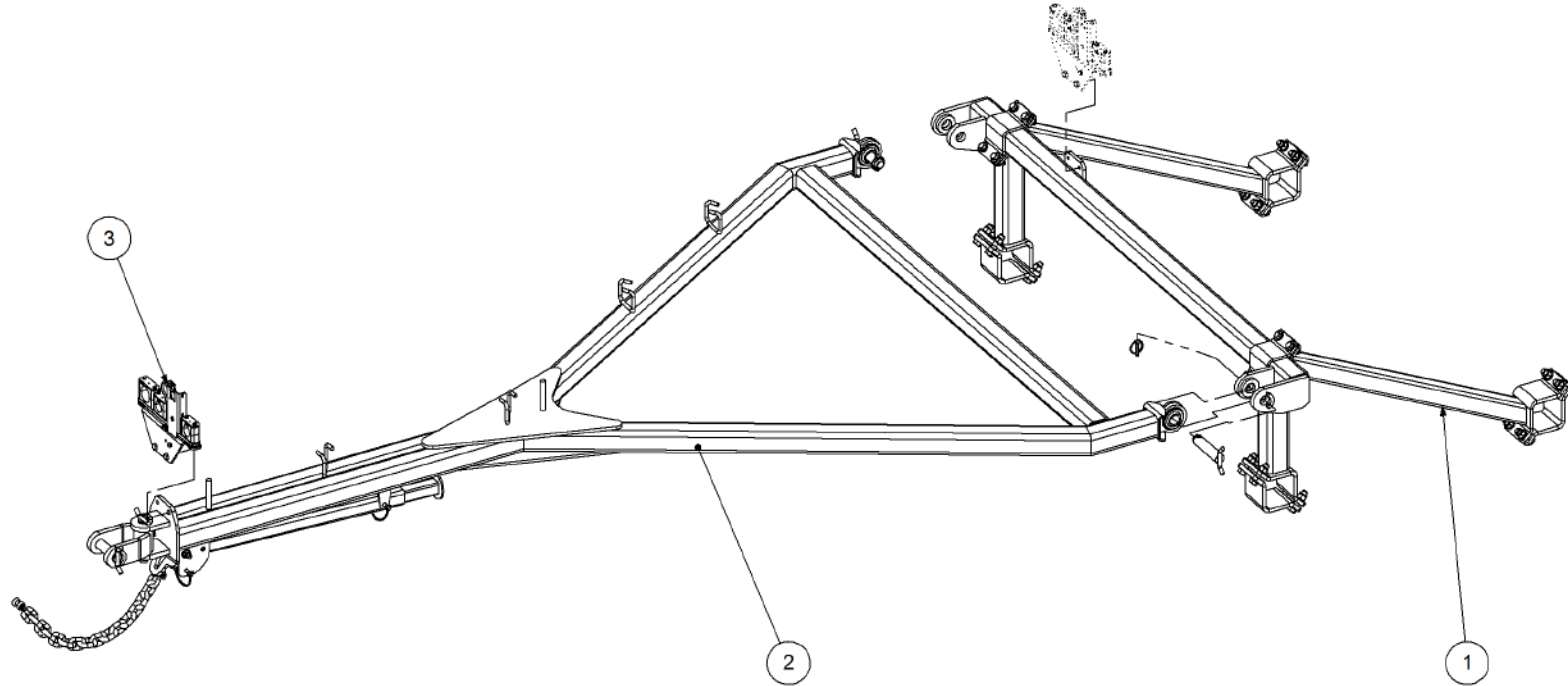

P/N 233600000

A Frame Pull Kit - 850 Bar Crs

Key	Part Number	Description	Qty
1	233600001	Mount Frame Assy - 850 Bar Crs	1
2	300571530	Rear 'A' Frame Assy	1
3	233260120	Hyd Hose & Electrical Connector Assy	1

Key	Part Number	Description	Qty