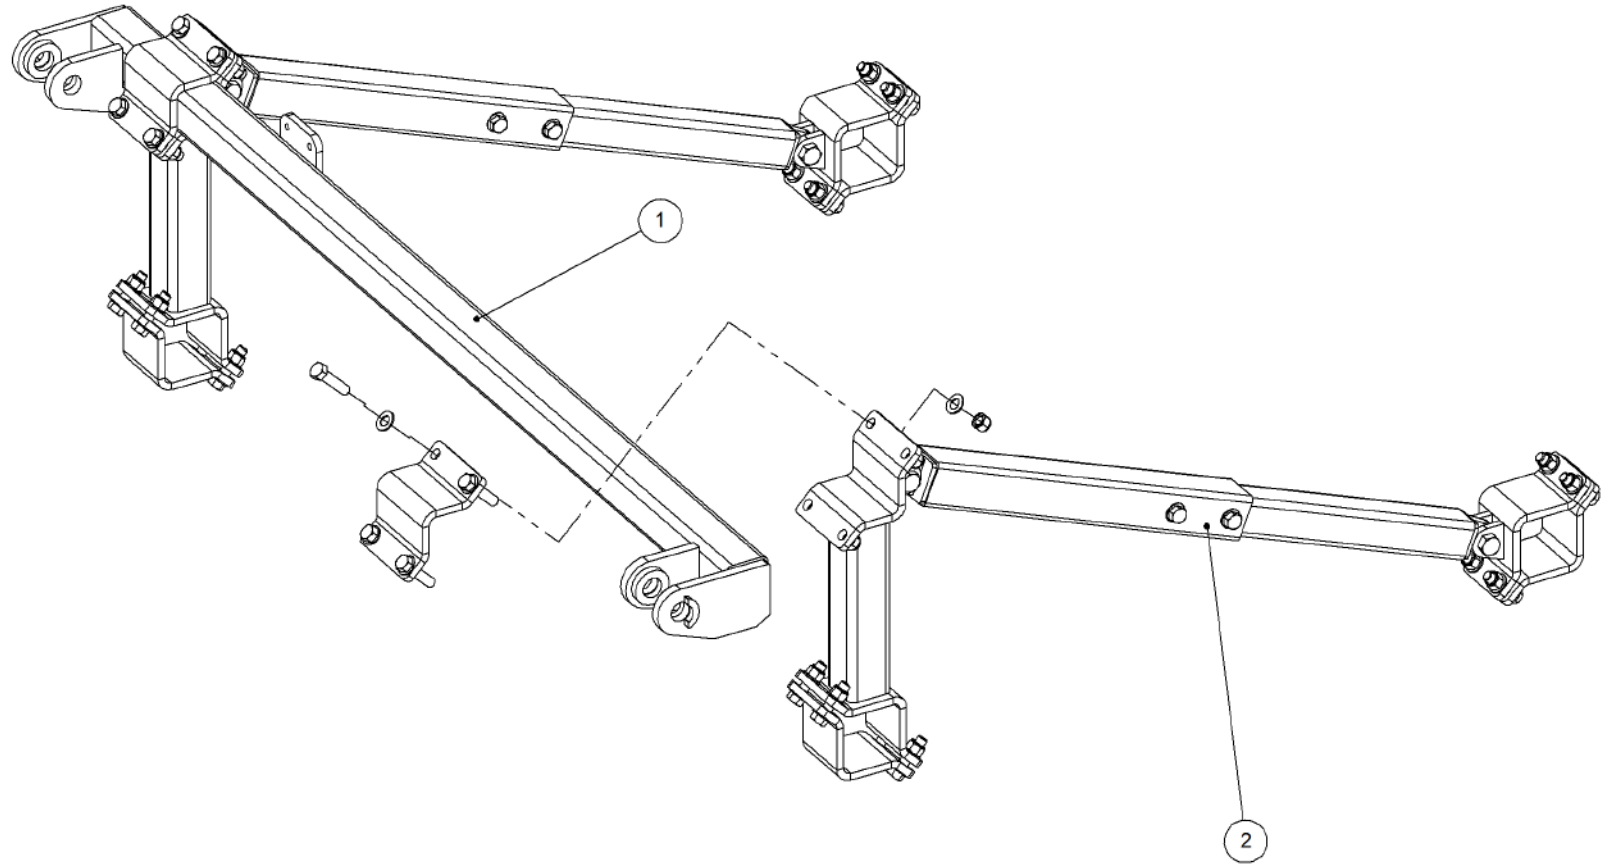

P/N 233600031

Mount Frame Assy - Universal 3" x 3" RHS

Key	Part Number	Description	Qty
1	330331009	Cross Beam	1
2	233600032	Rear Brace Assy	2

Key	Part Number	Description	Qty