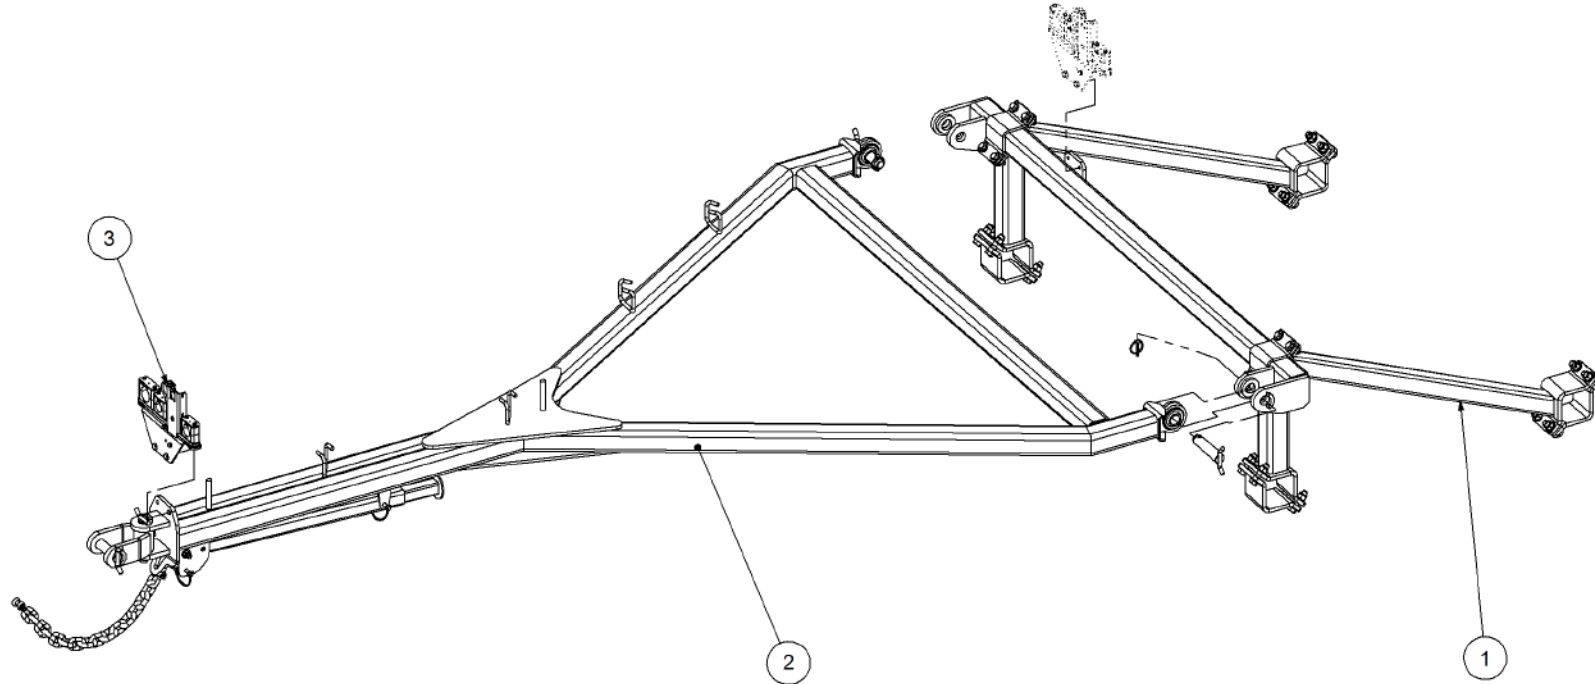

P/N 233600005   A Frame Pull Kit - 950 Bar Crs

Key	Part Number	Description	Qty
1	233600006	Mount Frame Assy - 950 Bar Crs	1
2	300571530	Rear 'A' Frame Assy	1
3	233260120	Hyd Hose & Electrical Connector Assy	1

Key	Part Number	Description	Qty