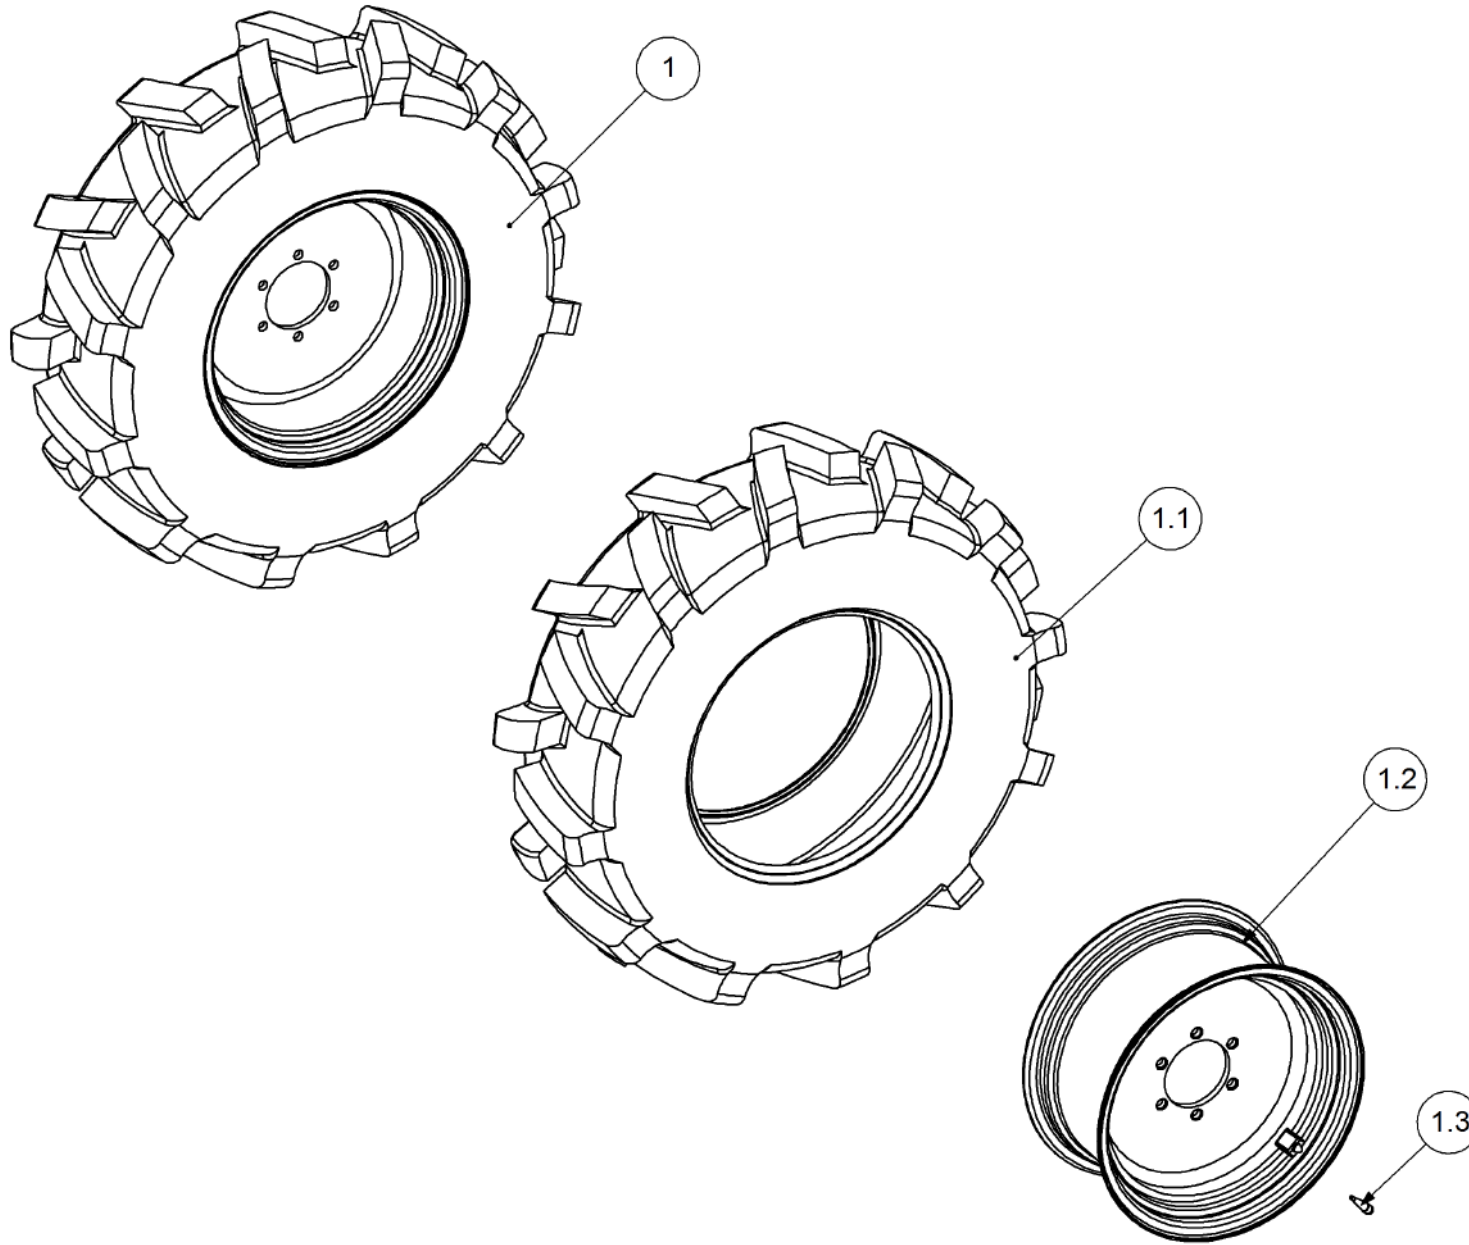

P/N 248000001 Wheel Kit - 15.5/80 x 24 Tyre - 6 stud

Key	Part Number	Description	Qty
1	298152406	Wheel Assy 15.5/80 x 24 6 Stud	2
1.1	142152412	Tyre Gripster 15.5/80 x 24	1
1.2	140122406	Rim W12 x 24 6 stud	1
1.3	142000218	Valve Stem	1

Key	Part Number	Description	Qty