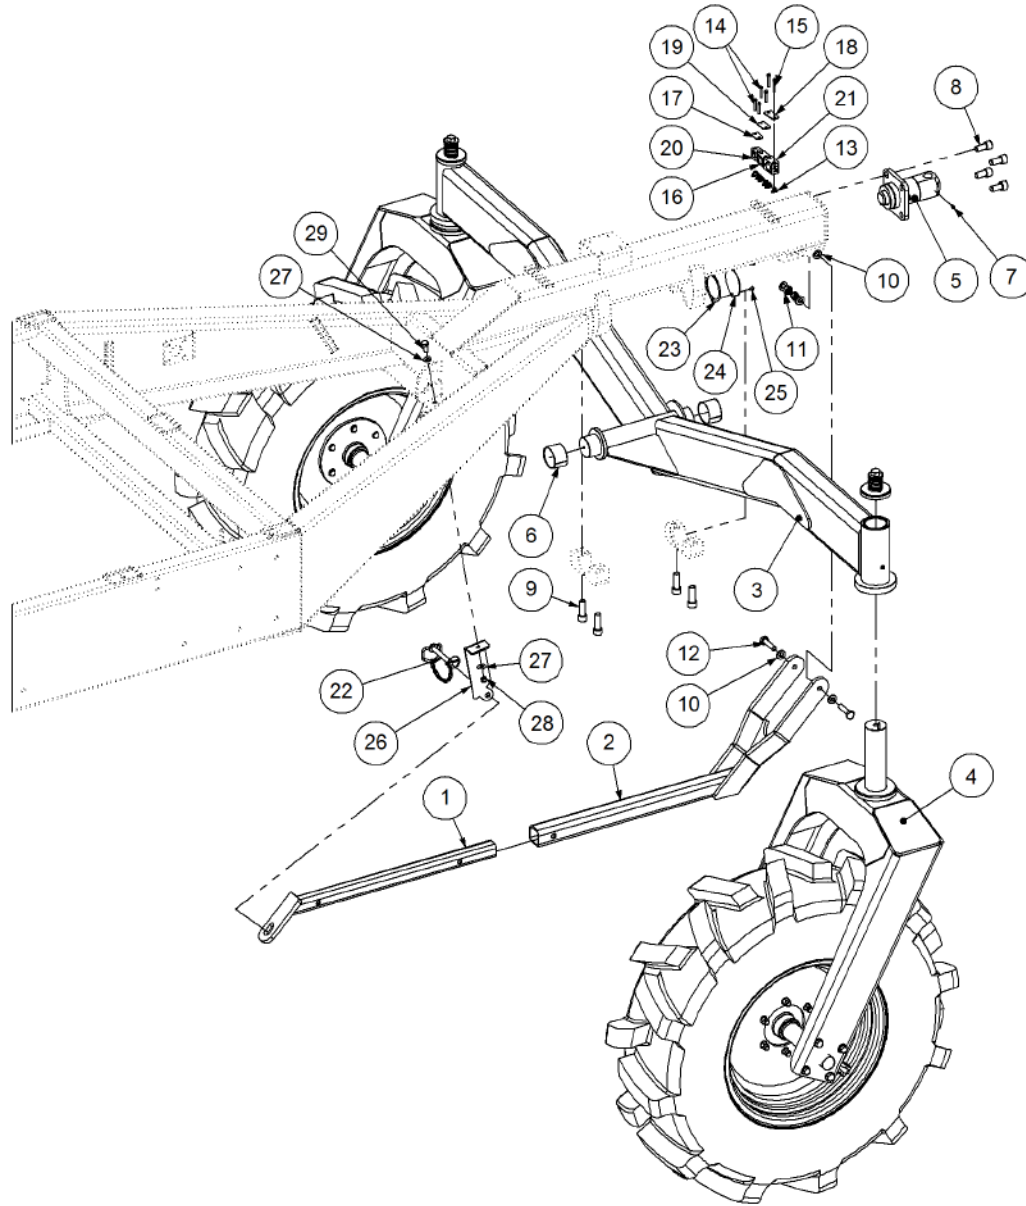

P/N 220602060 Axle Assy - 3.0m Castoring

P/N 220602060 Axle Assy - 3.0m Castoring

Key	Part Number	Description	Qty
1	233260620	Car Pull - Male	1
2	233260610	Car Pull - Female	1
3	220602069	Walking Beam 3.0m Castoring	1
4	220602100	Castor Assembly (15.5/80 x 24 Tyre)	2
5	220601027	Swivel Pull Assembly	1
6	137147031	Bush Teflon 75 ID x 50 Lg	2
7	111206000	Grease Nipple 1/4" UNF	2
8	061120040	Cap Screw M20 x 40	4
9	061120060	Cap Screw M20 x 60	4
10	089116324	Sampson Washer 16 ID	6
11	080121600	Nut M16 Nyloc	2
12	050160658	Bolt Hex Hd M16 x 65	2
13	156180006	Stauff Rail Nut M6	6
14	050060408	Bolt Hex Hd M6 x 40	4
15	050060458	Bolt Hex Hd M6 x 45	2
16	156143254	Clamp Pipe Single 25.4 Dia	1
17	156162000	Clamp Top Plate	1
18	156164000	Clamp Top Plate	1
19	156163000	Clamp Top Plate	1
20	156142160	Clamp Pipe Single 16 Dia	1
21	156144280	Clamp Pipe Single 28 Dia	1
22	095316098	Locking Pin Dia	1
23	220602076	Spacer - Roller Bearing	1
24	220602073	Cap - Roller Bearing	1
25	054060129	Bolt Hex Hd M6 x 12 Durluk	2
26	220602079	Car Pull Bracket	1
27	085112000	Flat Washer 12 ID	2
28	080121200	Nut M12 Nyloc	1
29	050120308	Bolt Hex Hd M12 x 30	1

Key	Part Number	Description	Qty