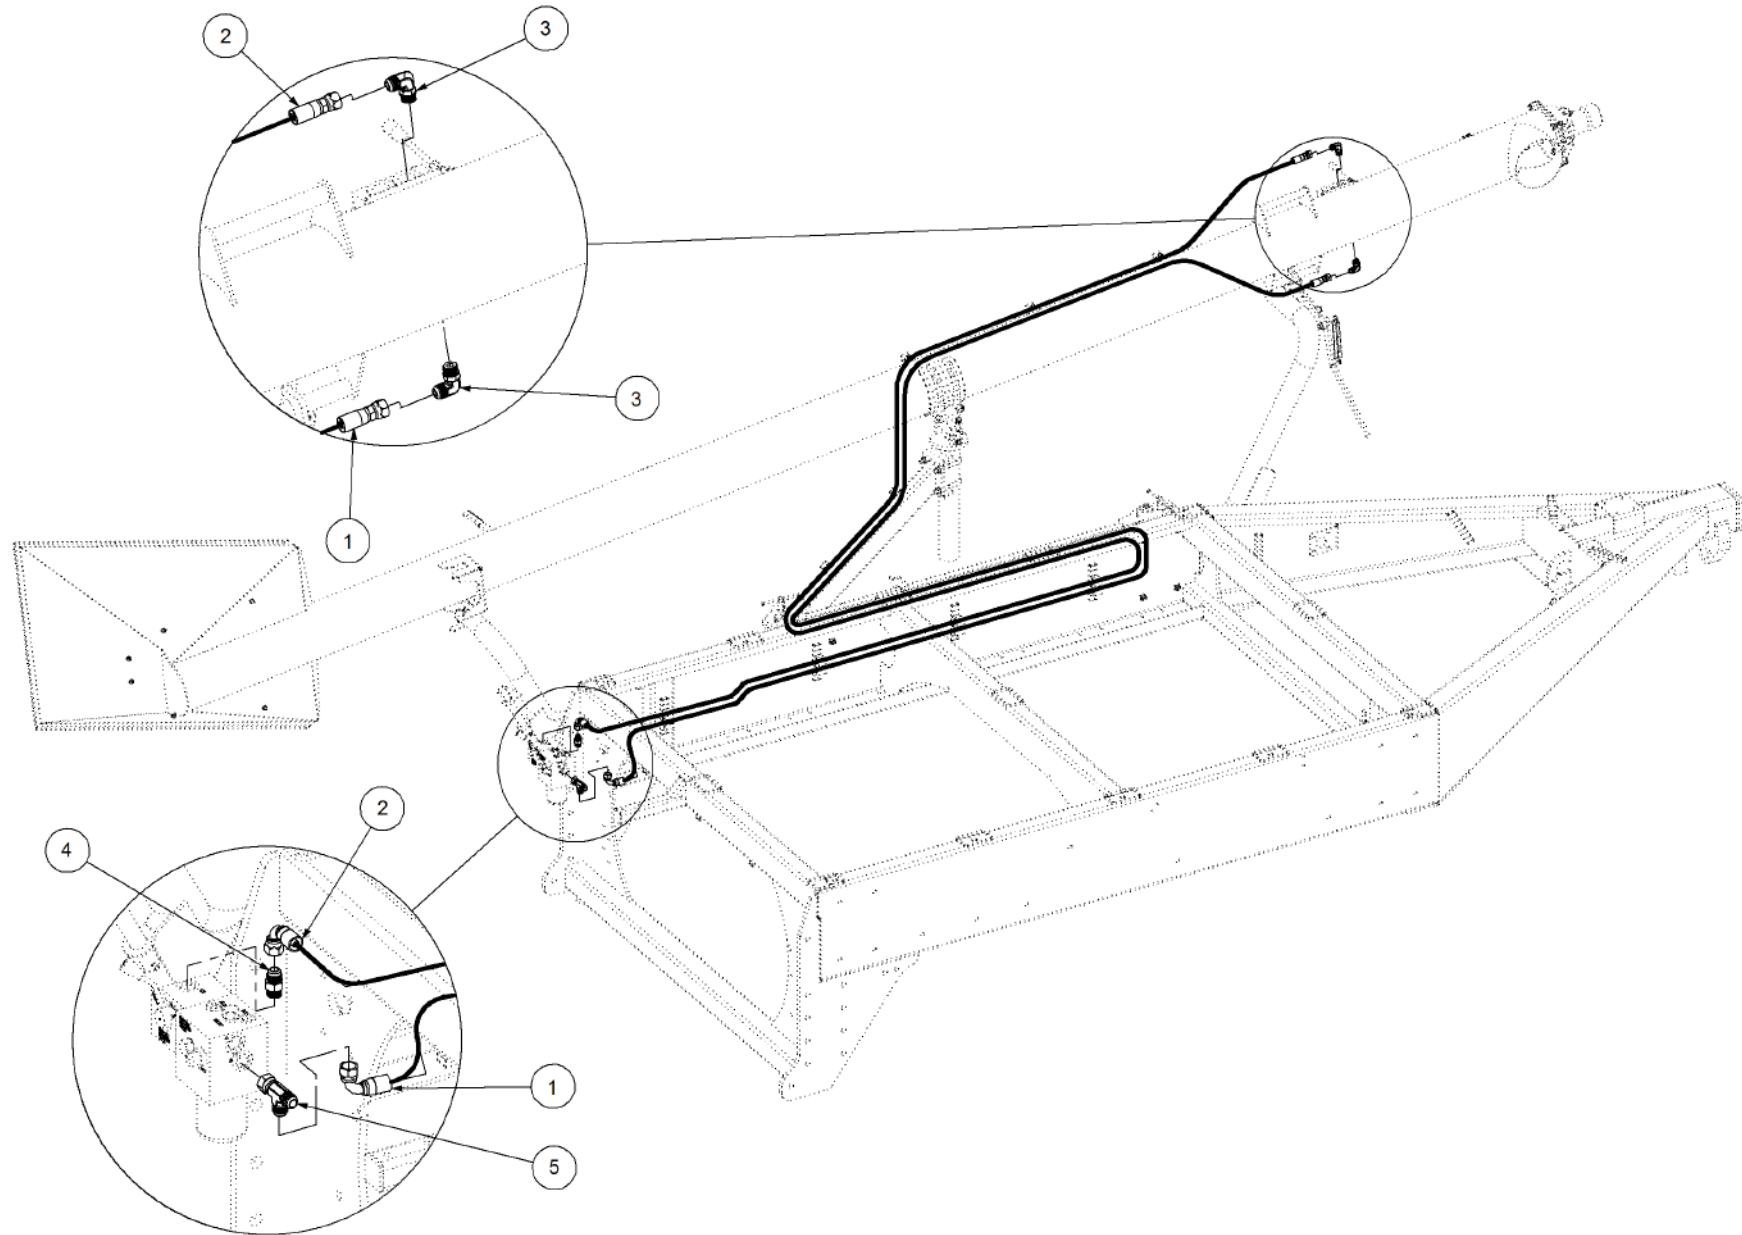

P/N 150000132 Hydraulic Hose & Fittings Kit

Key	Part Number	Description	Qty
1	150000133	Hyd Hose 1/2" DWB x 9500 Lg	1
2	150000134	Hyd Hose 1/2" DWB x 9800 Lg	1
3	15210C5OX-S	Fitting - Elbow 90° 7/8" JicM x 7/8" UnoM	2
4	15210F5OX-S	Fitting - Connector 7/8" JicM x 7/8" UnoM	1
5	15210R6X-S	Fitting - Tee 7/8" JicM x 7/8" JicM x 7/8" JicF	1

Key	Part Number	Description	Qty