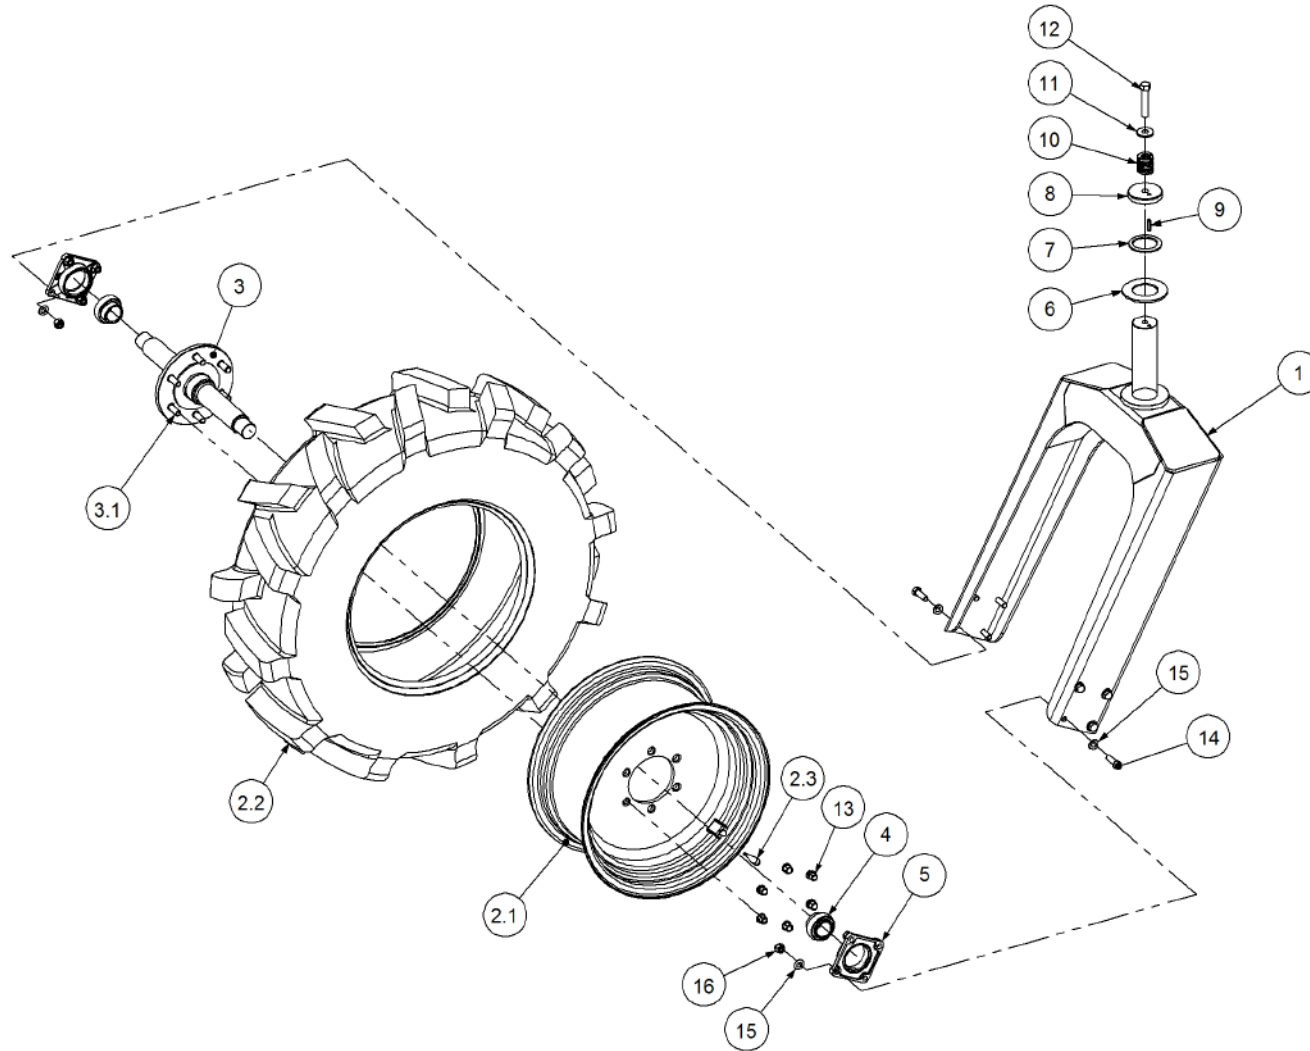

P/N 220602100 Castor Assembly (15.5/80 x 24 Tyre)

Key	Part Number	Description	Qty
1	220600101	Castor Fork	1
2	298152416	Wheel Assy 15.5/80 x 24 6 Stud	1
2.1	140122406	Rim W12 x 24 6 stud	1
2.2	142152416	Tyre Gripster 15.5/80 x 24	1
2.3	142000218	Valve Stem	1
3	220600021	Castor Axle	1
3.1	056180600	Wheel Stud M18	6
4	135421050	Bearing 50 ID	2
5	136621000	Bearing Housing - 4 Bolt	2
6	193140078	Wear Ring	1
7	193100766	Brake Disc	1
8	220300036	Castor Head Cap	1
9	090110038	Spirol Pin 3/8" Dia x 1-1/2"	1
10	124125065	Compression Spring 25 ID	1
11	220602078	Spring Locator	1
12	000191005	Bolt Hex Hd 3/4" UNC x 4"	1
13	080161801	Wheel Nut M18	6
14	000160505	Bolt Hex Hd 5/8" UNC x 2"	8
15	035116351	Flat Washer 5/8" ID	16
16	030130161	Nut 5/8" UNC Nyloc	8

Key	Part Number	Description	Qty