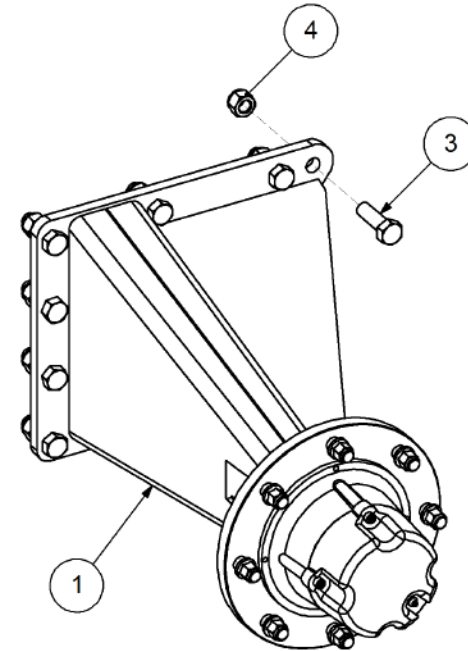

P/N 248900000

Axle Hub & Stub Kit - 6.5T (8 stud) x 3.0m

Key	Part Number	Description	Qty
1	243900000	Axle Hub & Stub - Lazy - 6.5T (8 stud) x 3.0m	1
2	242900000	Axle Hub & Stub - Drive - 6.5T (8 stud) x 3.0m	1
3	000190638	Bolt Hex Hd 3/4" UNC x 2-1/2"	20
4	030130191	Nut 3/4" UNC Nyloc	20

Key	Part Number	Description	Qty