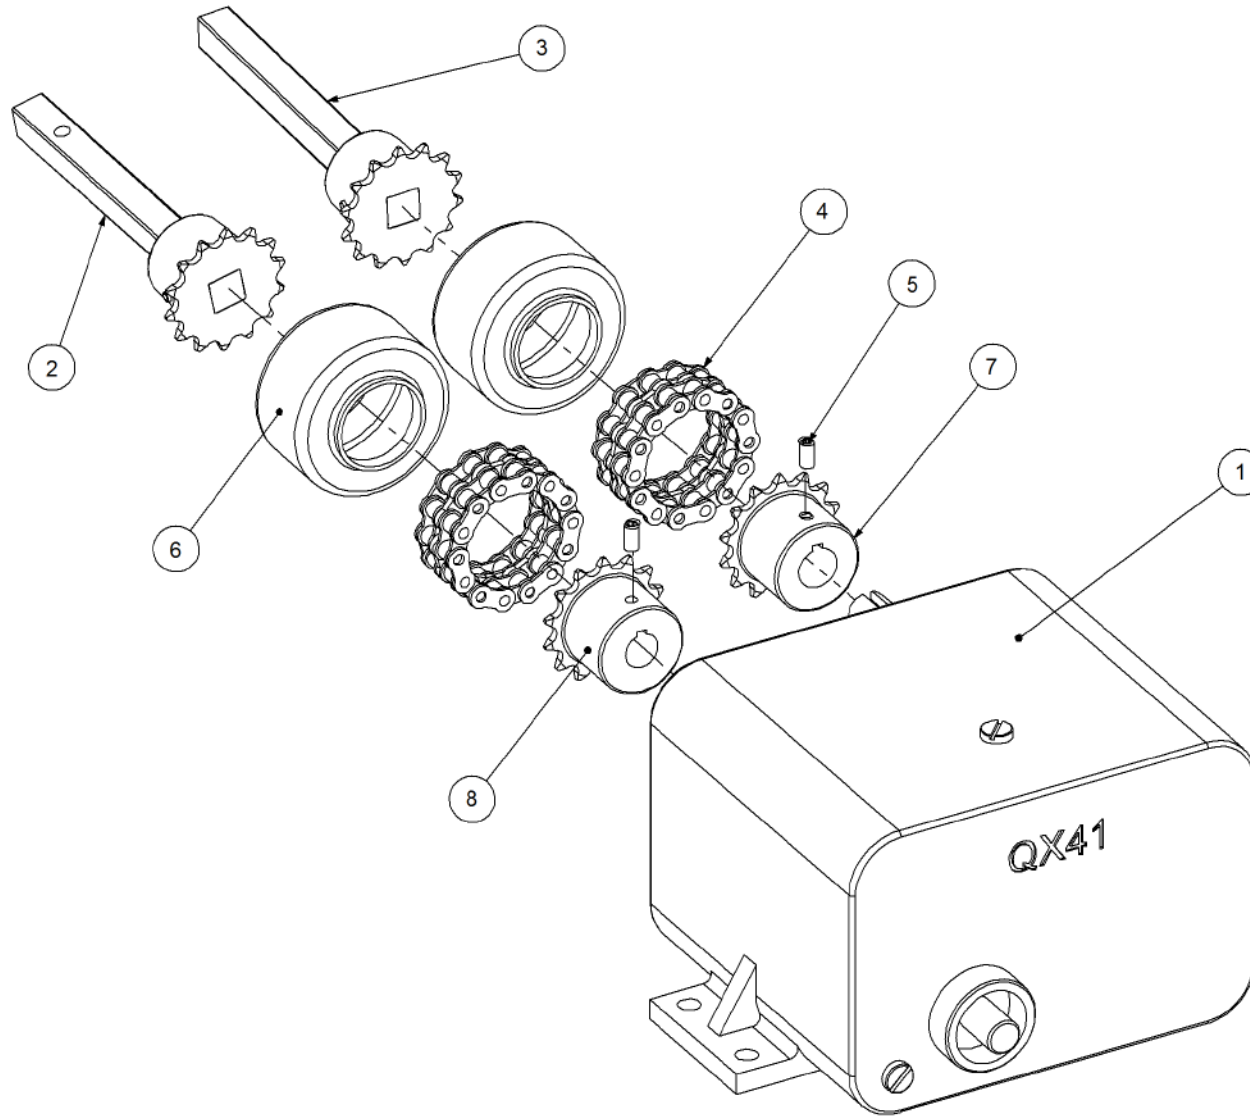

P/N 290000030 Zero Max QX41 w/- Sprockets & Shafts

Key	Part Number	Description	Qty
1	130000410	Zero Max QX41 Gear Box	1
1.1	130012020	Seal 3/4" ID - QX Zeromax	2
1.2	130552100	Gasket - QX Zeromax	2
2	290000011	Drive Shaft w/- Sprocket	1
3	290000007	Drive Shaft w/- Sprocket - 170 Lg	1
4	125412120	Chain 1/2" BS Duplex 13L	2
5	013110613	Grub Screw 1/4" UNC x 1/2"	2
6	131000004	Chain Boot	2
7	290000031	Sprocket (Plastic) 1/2" BS x 14T - 3/4" ID	1
8	290000032	Sprocket (Plastic) 1/2" BS x 14T - 5/8" ID	1

Key	Part Number	Description	Qty