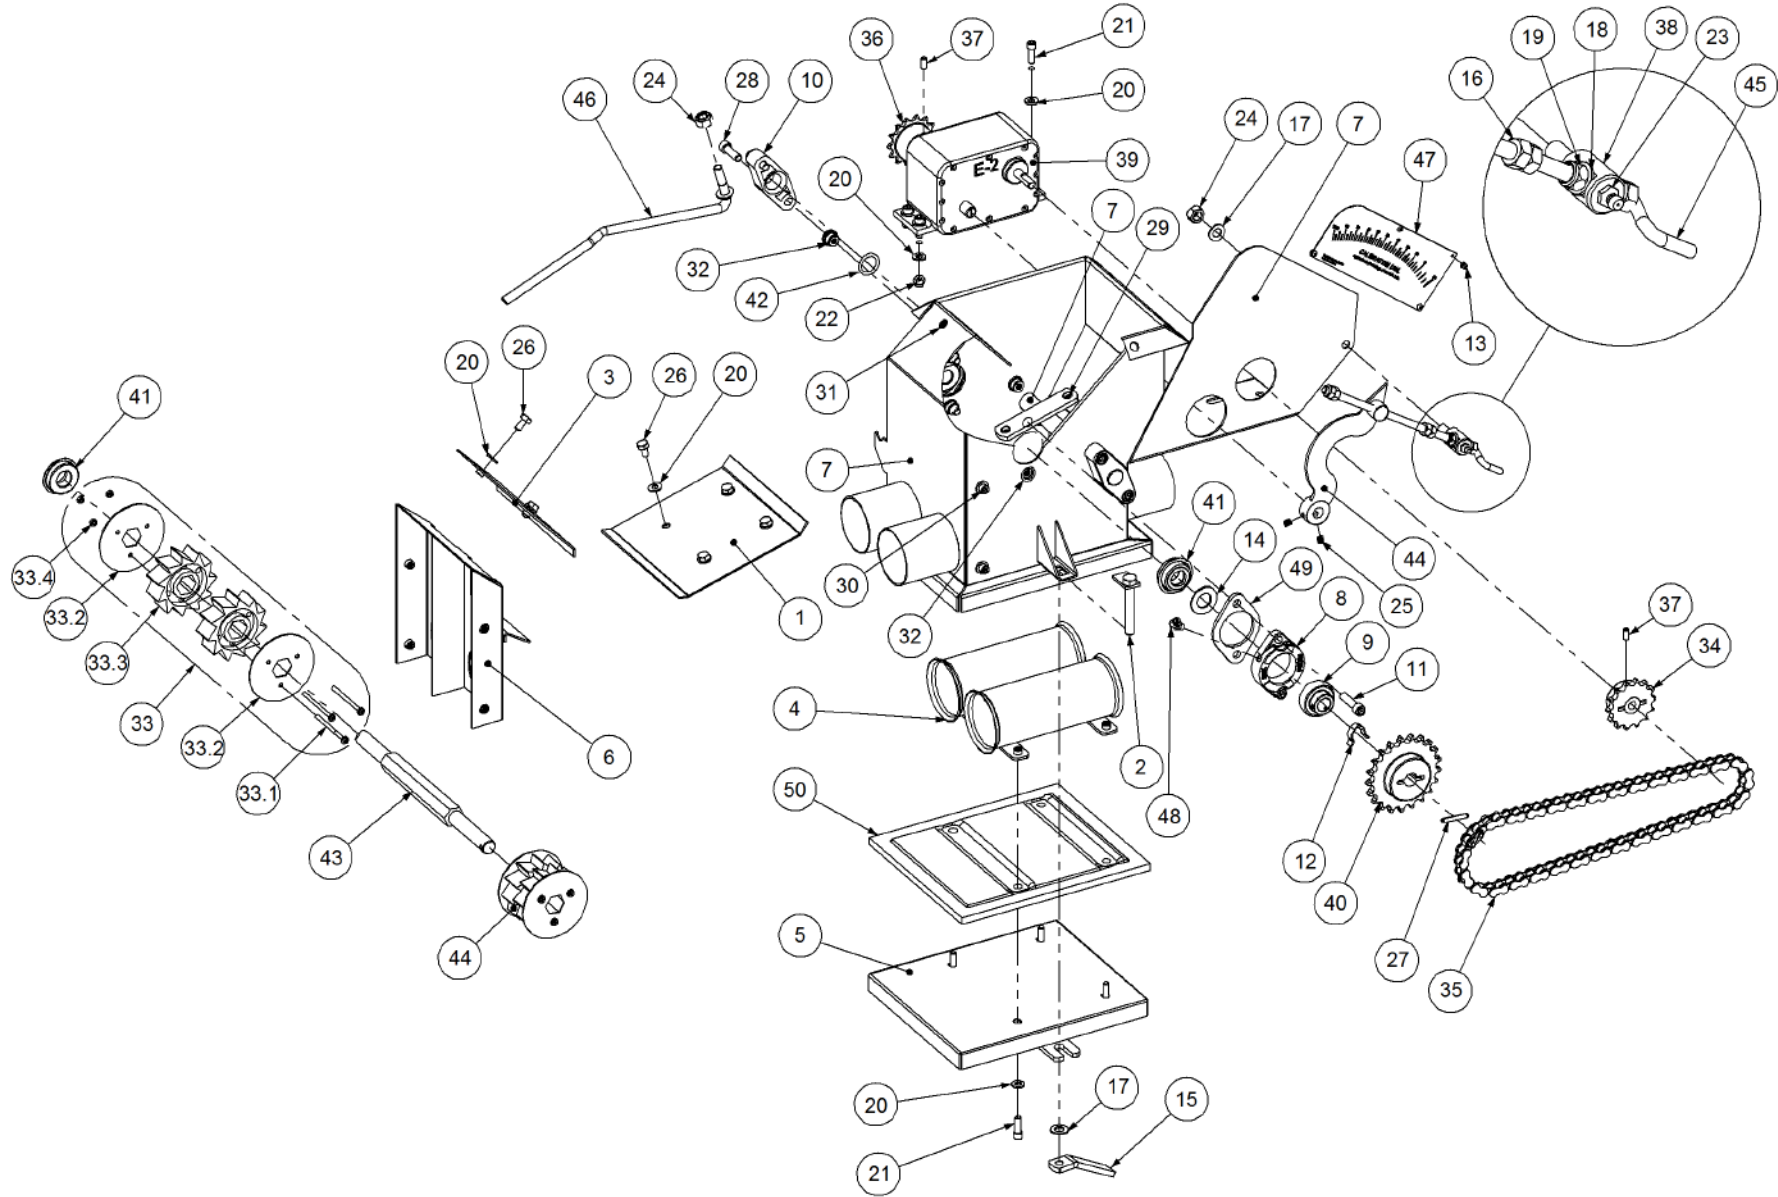

P/N 208202000 Metering Unit SSB - 2 Way Ground Drive

Key	Part Number	Description	Qty	Key	Part Number	Description	Qty
1	208100047	Clean Out Door - SSB	1	33	208100092	Spool Assy - SSB	2
2	208100061	Bottom Door Bolt - SSB	2	33.1	059604060	Bolt Pan Hd M4 x 60	3
3	208100071	Coarse Seeds Plate - SSB	1	33.2	193001905	Spool Washer	2
4	208200031	Flow Through Tube - 2 Way	1	33.3	197018845	Spool	2
5	208100026	Bottom Door - SSB	1	33.4	080310041	Nut M4 S/Steel	3
6	208200020	Port Plate - 2 Way	1	34	208400167	Sprocket (Plastic) 1/2" BS x 14T	1
7	208202002	Metering Unit SSB - 2 Way	1	35	208125000	Chain 1/2" AS Simplex	1
8	136520300	Bearing Housing	2	36	290000036	Sprocket (Plastic) 1/2" BS x 14T - 3/8" ID	1
9	135320210	Bearing - 5/8" ID	2	37	013110613	Grub Screw 1/4" UNC x 1/2"	2
10	137308846	Bush	2	38	290601007	Screw Swivel	1
11	010208032	Cap Screw 5/16" BSW x 1-1/4"	4	39	130000020	Zero Max E2 Gear Box	1
12	193003765	Retainer Clip - Sprocket	1	40	208100095	Sprocket (Plastic) 1/2" BS x 21T	1
13	094103001	Pop Rivet 1/8" Aluminium	4	41	197161687	Seal 5/8" ID	2
14	035316320	Flat Washer 5/8" ID S/Steel	2	42	197192535	O'Ring 3/4" ID x 1" OD x 0.139"	2
15	208100060	Handle - Bottom Door Fastener	2	43	208100100	Spool Shaft - SSB	1
16	030110081	Nut 5/16" UNC	6	44	208102111	Calibration Indicator - SSB	1
17	035110191	Flat Washer 3/8" ID	3	45	209600001	Indicator Adjusting Screw	1
18	035108161	Flat Washer 5/16" ID	2	46	208100051	Cleanout Door Handle - SSB	1
19	030130081	Nut 5/16" UNC Nyloc	1	47	192017269	Calibration Dial	1
20	035106151	Flat Washer 1/4" ID	22	48	111206675	Grease Nipple 1/4" UNF - 67.5°	2
21	010106019	Cap Screw 1/4" UNC x 3/4"	8	49	197001626	Gasket (Small) - Bearing	2
22	030130061	Nut 1/4" UNC Nyloc	4	50	208100016	Door Rubber - SSB	1
23	111206000	Grease Nipple 1/4" UNF	1				
24	030130101	Nut 3/8" UNC Nyloc	2				
25	013110606	Grub Screw 1/4" UNC x 1/4"	2				
26	000060135	Bolt Hex Hd 1/4" UNC x 1/2"	6				
27	090105032	Roll Pin 3/16" x 1-1/4"	1				
28	010208025	Cap Screw 5/16" BSW x 1"	4				
29	030170061	Nut 1/4" UNC Huck	4				
30	010106012	Cap Screw 1/4" UNC x 1/2"	4				
31	030170001	Nut 1/4" UNC Huck	2				
32	030170081	Nut 5/16" UNC Huck	8